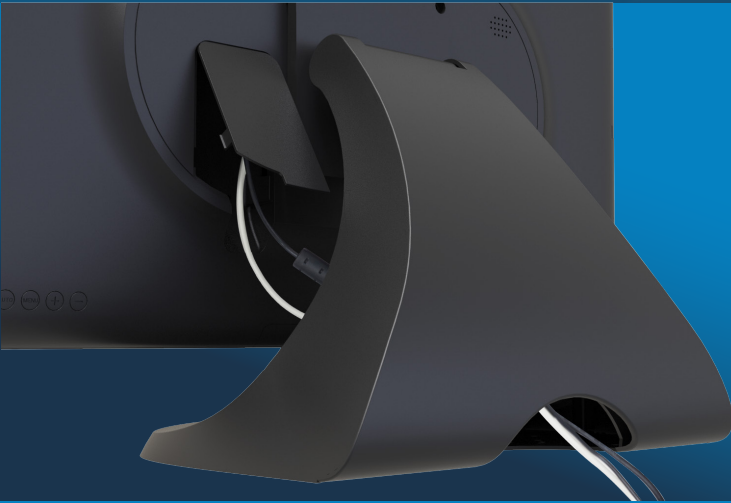

DBL 21.5-inch

Features

- 21.5" Touchscreen (or Non Touch)
- Optical Bonding Technology
- PCAP Multitouch
- X-Trim, Modern Design with Narrow Border
- Adjustable Sturdy Stand
- External VESA Mounting (100 × 100 mm, 75 × 75 mm)
- HDMI/USB-A, Multiple Interfaces
- Anti-scratches, Pass UL Ball Drop Test & IK07
- Customizable Color