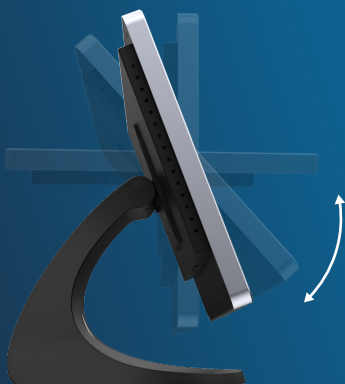

Remarkable Optical Bonding Technology with a narrow border brings you an extraordinary viewing experience.

Compact form factor, visually appealing, VESA mount with sturdy adjustable stand, and customizable color, this is just your cup of tea.

## Features

- ▶ 15.6" Touchscreen (or Non Touch)
- ▶ Optical Bonding Technology
- ▶ PCAP Multitouch
- ▶ Adjustable sturdy stand
- ▶ External VESA Mounting (75×75 mm)
- ▶ Easy Integration and Low Maintenance
- ▶ 2×USB-C, Mini HDMI
- ▶ Optional Anti-glare
- ▶ Customizable color

## Stunning from every angle

GT DBL Commercial-grade 15.6-inch Touch monitor feature an ultra slim and sleek metal frame, Full HD monitor delivers an impressive 178-degree viewing angles, brightness, and remarkable vivid image thanks to the optical bonding technology.

## One cable covering all

With a fully functional USB Type-C port, DBL 15.6-inch can deliver one cable simultaneously connection for power, touch data, video and audio to compatible devices, installation and servicing are a breeze. In case the PC isn't equipped with USB C yet, you can still use Mini HDMI to connect to the PC while powering the monitor with a single USB C cable.