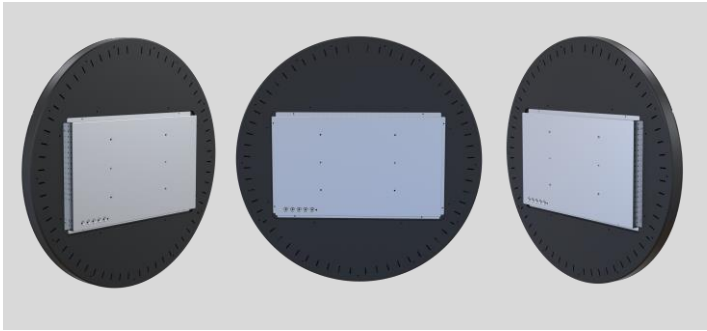

**23.6 Inch**

**Circular Monitor**

**OMR245**

The 23.6" circular monitor is a true eye-catcher designed to grab attention in any environment with its unique round form factor - perfect for digital signage applications, gaming machines, or anywhere you want to showcase content in an engaging and memorable way.

Built with an industrial-grade LCD panel offering a crisp full HD resolution of 1280x1280, vibrant colors and clear imagery are optimized for extended commercial/industrial operation.

Gaming

Kiosk

Vending  
Machine

- Circular, eye-catching
- High resolution 1280 × 1280
- True flat, Closed Frame, compatible with various application

## SPECIFICATIONS

Product Name	23.6 Inch Circular Monitor
Model	OMR245
LCD Panel Parameters	
Display Technology	Active Matrix TFT-LCD with LED Backlight
Aspect Ratio	1:1
Active Area (W x H)	599.42mm × 599.42mm
Native Resolution	1280 × 1280 @ 60Hz
Response Time (Typ.)	14ms
Display Colors	16.7M
Luminance (Typ.)	1500nits
Contrast Ratio (Typ.)	1000:1
Viewing Angle (Typ.)	Horizontal: CR≥10 89°/89°    Vertical: CR≥10 89°/89°
Screen Parameters	
Surface Treatment	Tempered, Optional: Anti-Glare
Thickness (Total)	3.0mm
Light Transmission	≥ 90%
Overall Parameters	
Case/Bezel Color	Black
Mounting Options	VESA: 200mm × 150mm
Outline Dimensions (W×H×D)	674.6mm × 674.6mm × 55.6mm
Power Supply	Input Voltage Range: +24 VDC ± 5%, 4 PIN plug or 6 PIN mating Molex 3901-2060
On Screen Display (OSD)	Control (Back): Power, Auto, Up, Down, Menu
Power Consumption (Max.)	100W
Operating Altitude	≤ 3000m
Temperature Range	Operating: 0°C to 40°C, storage: -20°C to 60°C
Humidity (Non Condensing)	Operating: 20% to 80%, storage: 10% to 90%
I/O	HDMI, DP
Accessories	Optional