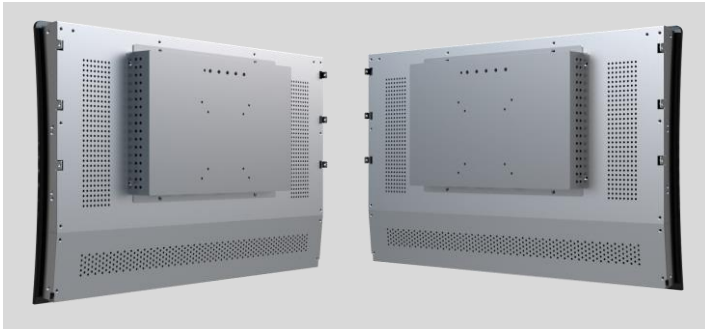

23.6 Inch**Curved Touchmonitor****OTC245**

The novelty of curved touchmonitors brings an air of mystique to the display market. When LED-Framed lights are added, it easily becomes the prima donna of touch displays. General Touch mass produces these curved beauties in-house and they come in C, J or S curve-types with the classic curvature radius of R1500 in sizes ranging from 23.6 to 55 inches. To date, the 55 inch J-type has attained a breakthrough curvature radius of R800.

General Touch offers both the Open Frame and Closed Frame curved displays. For a flushing appearance when integrated into a cabinet, the Open Frame is the straightforward choice. The Closed Frame allows the display to float on the surface of the cabinet though VESA and hinge mounting options, adding a tinge look of sophistication. When combined with Halo/Edge/Front LED-Framed lights, the curved display looks like it is dancing rhythmically. If a Closed Frame is in floating mount, adding rear LED lights would produce a silhouette effect.