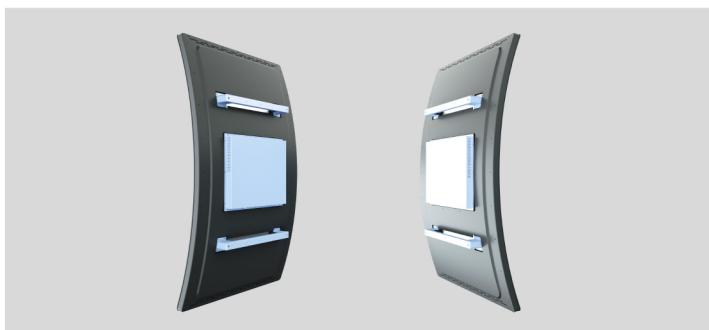

50 Inch**Curved Touchmonitor****OTC505**

The novelty of curved touchmonitors brings an air of mystique to the display market. When LED-Framed lights are added, it easily becomes the prima donna of touch displays. General Touch mass produces these curved beauties in-house and they come in C, J or S curve-types with the classic curvature radius of R1500 in sizes ranging from 23.6 to 55 inches. To date, the 55 inch J-type has attained a breakthrough curvature radius of R800.

The large-sized 43-55 inch portrait curved touch screen provides an immersive and expansive user experience from top to bottom in diverse gaming and interactive scenarios. The medium-sized 23.6-32 inch landscape curved touch screen design is based on user-centered ergonomics, reducing fatigue in the human-computer interaction process, allowing users to play longer, fuller and happier.

General Touch offers both the Open Frame and Closed Frame curved displays. For a flushing appearance when integrated into a cabinet, the Open Frame is the straightforward choice. The Closed Frame allows the display to float on the surface of the cabinet though VESA and hinge mounting options, adding a tinge look of sophistication. When combined with Halo/Edge/Front LED-Framed lights, the curved display looks like it is dancing rhythmically. If a Closed Frame is in floating mount, adding rear LED lights would produce a silhouette effect.