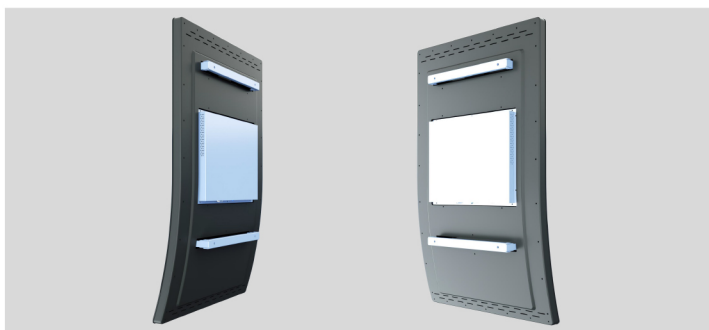

# Curved Touchmonitor

### OTJ435

The novelty of curved touchmonitors brings an air of mystique to the display market. When LED-Framed lights are added, it easily becomes the prima donna of touch displays. General Touch mass produces these curved beauties in-house and they come in C, J or S curve-types with the classic curvature radius of R1500 in sizes ranging from 23.6 to 55 inches. To date, the 55 inch J-type has attained a breakthrough curvature radius of R800.

General Touch offers both the Open Frame and Closed Frame curved displays. For a flushing appearance when integrated into a cabinet, the Open Frame is the straightforward choice. The Closed Frame allows the display to float on the surface of the cabinet though VESA and hinge mounting options, adding a tinge look of sophistication. When combined with Halo/Edge/Front LED-Framed lights, the curved display looks like it is dancing rhythmically. If a Closed Frame is in floating mount, adding rear LED lights would produce a silhouette effect.

Gaming

Kiosk

Vending  
Machine

- Curved shape, J design, unique and interactive motivation
- 4K resolution
- PCAP powered by General Touch, quality assurance
- Plastic back cover, light and cost saving
- Closed frame, compatible with various application