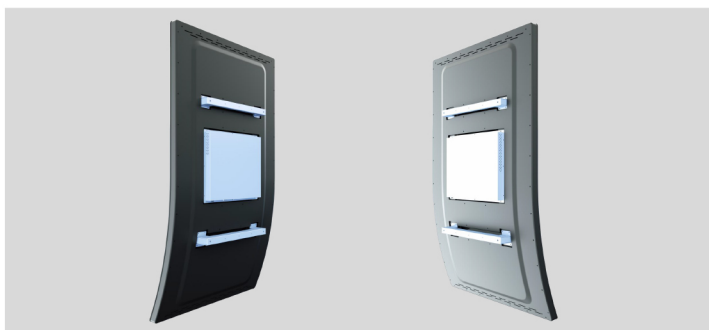

55 Inch**Curved Touchmonitor****OTJ555**

The novelty of curved touchmonitors brings an air of mystique to the display market. When LED-Framed lights are added, it easily becomes the prima donna of touch displays. General Touch mass produces these curved beauties in-house and they come in C, J or S curve-types with the classic curvature radius of R1500 in sizes ranging from 23.6 to 55 inches. To date, the 55 inch J-type has attained a breakthrough curvature radius of R800.

The large-sized 43-55 inch portrait curved touch screen provides an immersive and expansive user experience from top to bottom in diverse gaming and interactive scenarios. The medium-sized 23.6-32 inch landscape curved touch screen design is based on user-centered ergonomics, reducing fatigue in the human-computer interaction process, allowing users to play longer, fuller and happier.

General Touch offers both the Open Frame and Closed Frame curved displays. For a flushing appearance when integrated into a cabinet, the Open Frame is the straightforward choice. The Closed Frame allows the display to float on the surface of the cabinet though VESA and hinge mounting options, adding a tinge look of sophistication. When combined with Halo/Edge/Front LED-Framed lights, the curved display looks like it is dancing rhythmically. If a Closed Frame is in floating mount, adding rear LED lights would produce a silhouette effect.

**Gaming****Kiosk****Vending
Machine**

- Curved shape, J design, unique and interactive motivation
- 4K resolution
- PCAP powered by General Touch, quality assurance
- Plastic back cover, light and cost saving
- Closed frame, compatible with various application