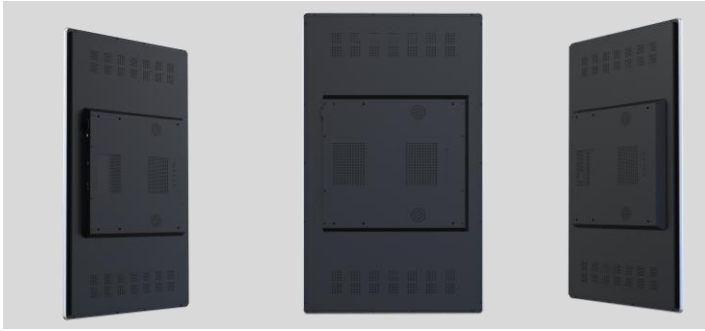

## Closed Frame Touchmonitor

OTL435

General Touch has developed a wide range of closed frame touchmonitors with FHD/4K resolutions and sizes from 10.1 to 55 inches. Catering to those who seek premium touch solutions with top-tier displays, its standard closed frame design offers flexibility with standalone or floating-mount options on top of the usual variety of other installation preferences. The above 3mm robust cover glass has undergone rigorous testing, complying with IK08 ball-drop requirements to ensure durability when deployed in public environments. With useful features including analog and digital interfaces, and multi-lingual, this touchmonitor offers users a comprehensive and user-friendly experience.

Industrial-grade components are used to ensure long-term product viability and availability. The physical structure utilizes various materials such as aluminum, sheet metal, and plastic that consummates into a sound, enduring and stylish construct. Designed with touch functionality at its core, GT's masterful innovation and production expertise guarantees a well-integrated contraption with energy saving and lower heat generation. The result is a solid and energy-efficient touchmonitor with sleek contours that will complement well with the latest kiosk designs for retail, self-service, gaming, transportation, and other commercial applications.