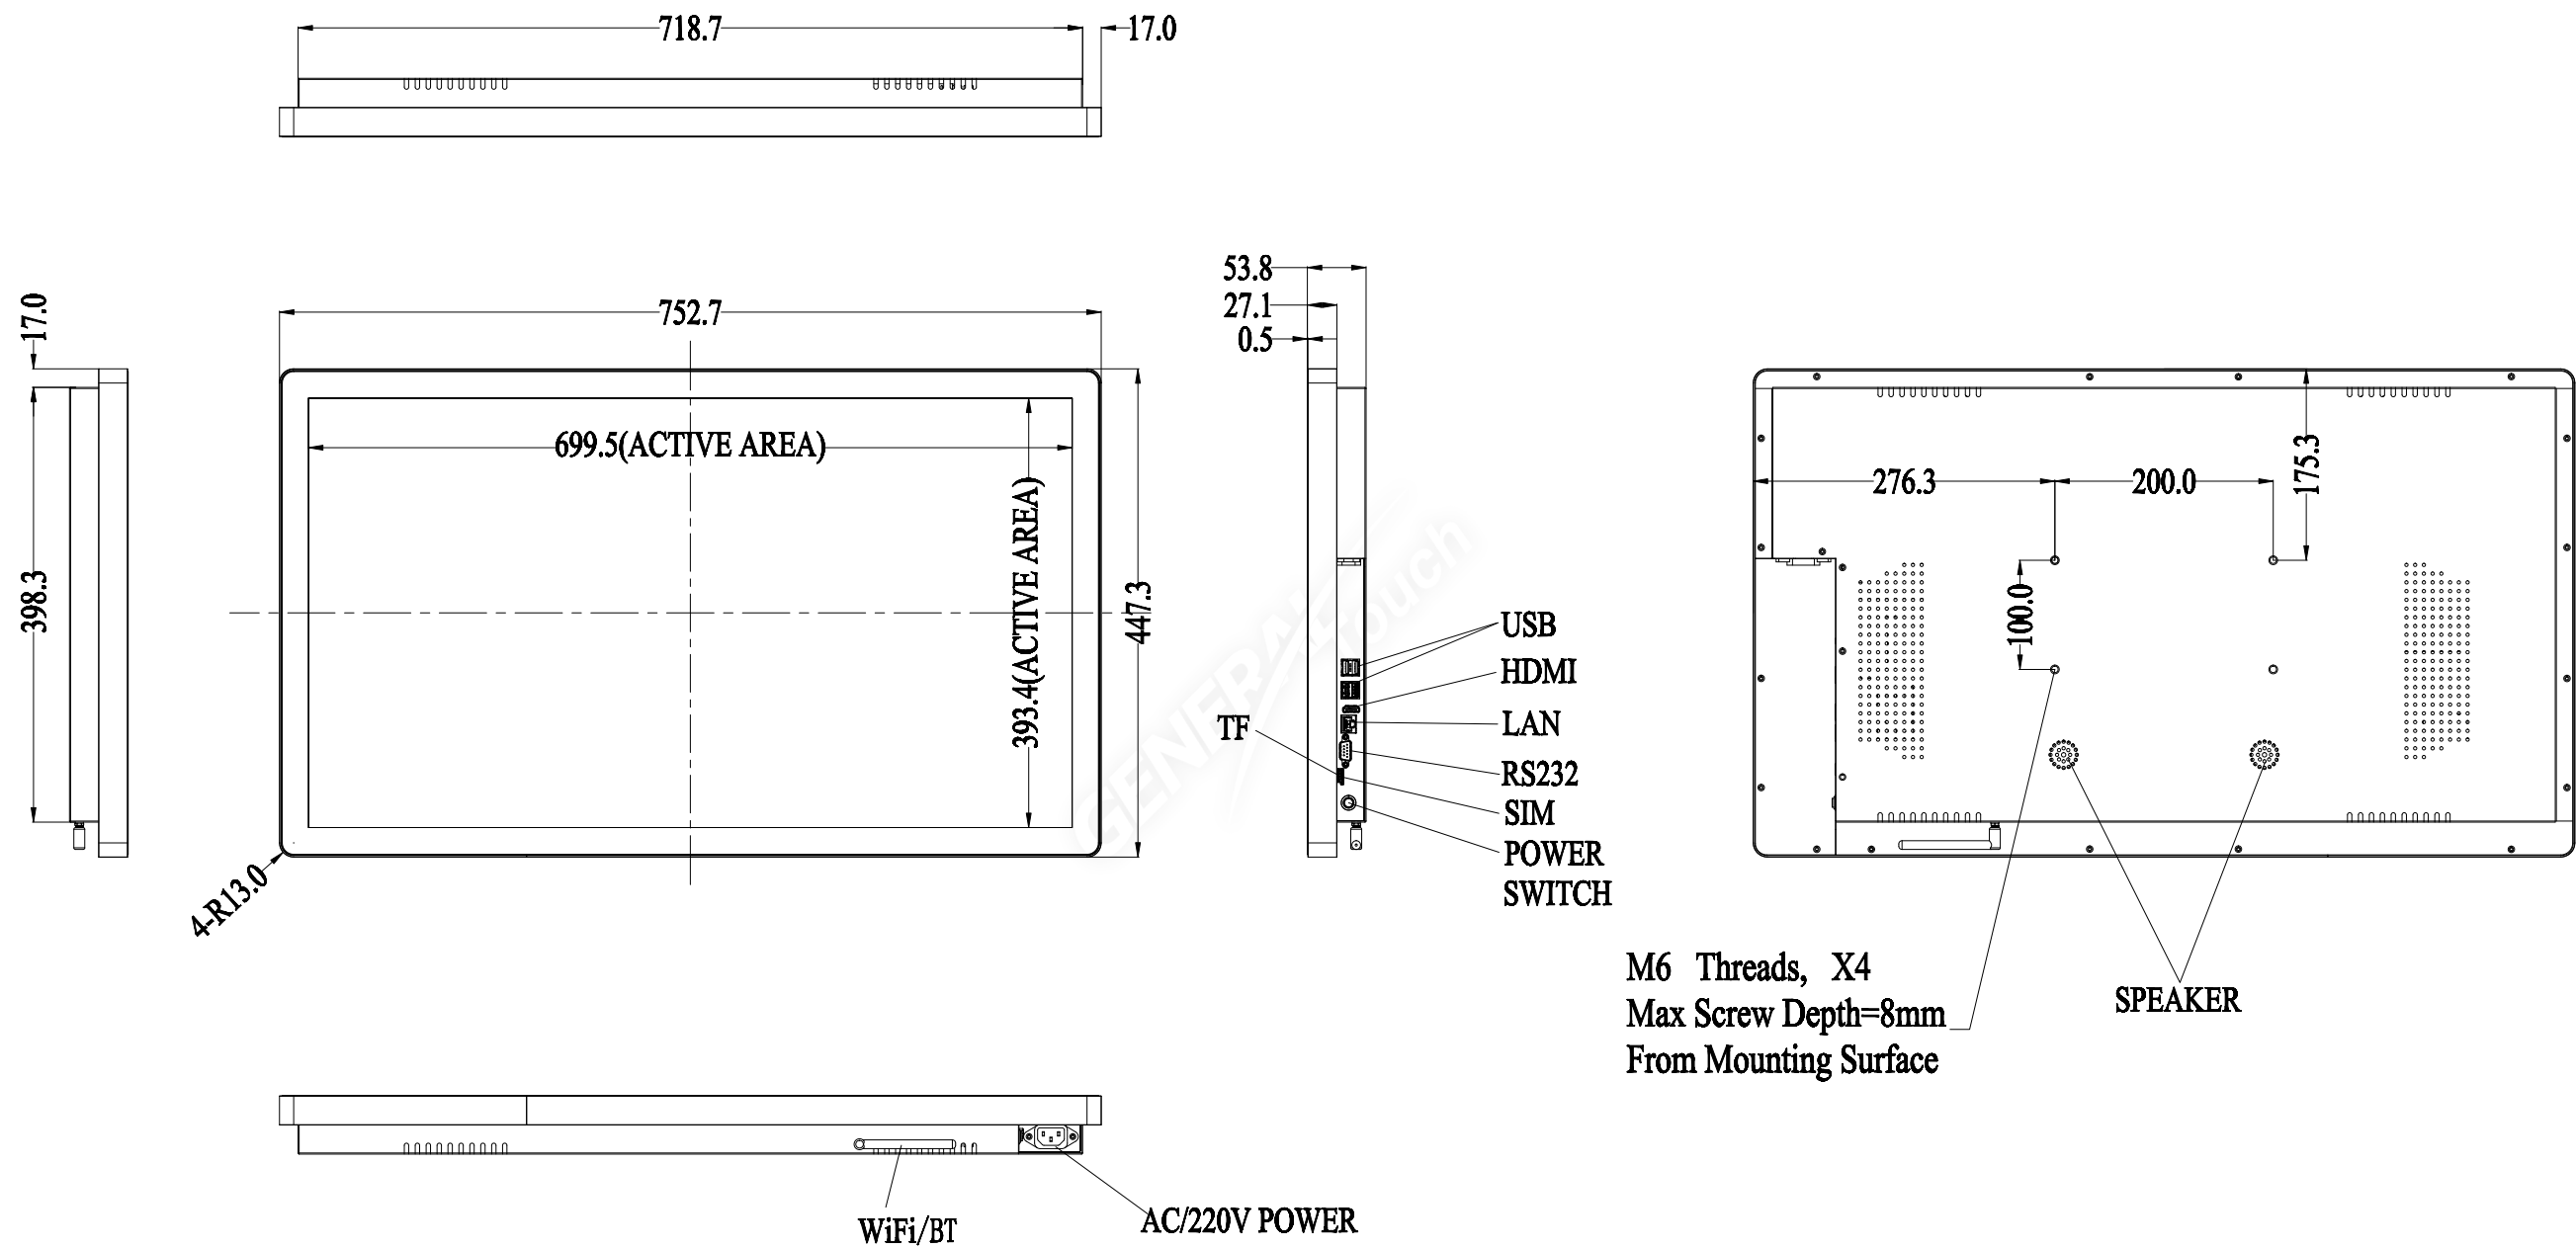

Title: ATL325-RC2-2B00-A04-1.1

Mark	Revised Contents	Signature
△		

M6 Threads, X4
Max Screw Depth=8mm
From Mounting Surface

SPEAKER

ALL DIMENSIONS ARE IN MILLIMETERS

GENERAL Touch		GeneralTouch Co., Ltd.			
Specification	External Dimensions	752.7*447.3*53.8	Anti-Glare	Y <input type="checkbox"/> N <input checked="" type="checkbox"/>	Designer: Wang Zhenghua
Unit	Date	Active Area	DustProof	Y <input type="checkbox"/> N <input checked="" type="checkbox"/>	
mm	20230912	Glass Thickness			Checked By: Duan Wenbin
Projection:		Silk Print Color	BLACK		
Sheet 1 of 1		Mounting	VESA <input checked="" type="checkbox"/> Bracket <input type="checkbox"/>		Approved By: Zhou Bolin
VER: 0.1	Scale: 1:1	Notes			
Tolerance: ±2.0mm		Touch Technology	P-CAP <input checked="" type="checkbox"/> SAW <input type="checkbox"/> IR/PIT <input type="checkbox"/> Resistive <input type="checkbox"/> Non-Touch <input type="checkbox"/>		