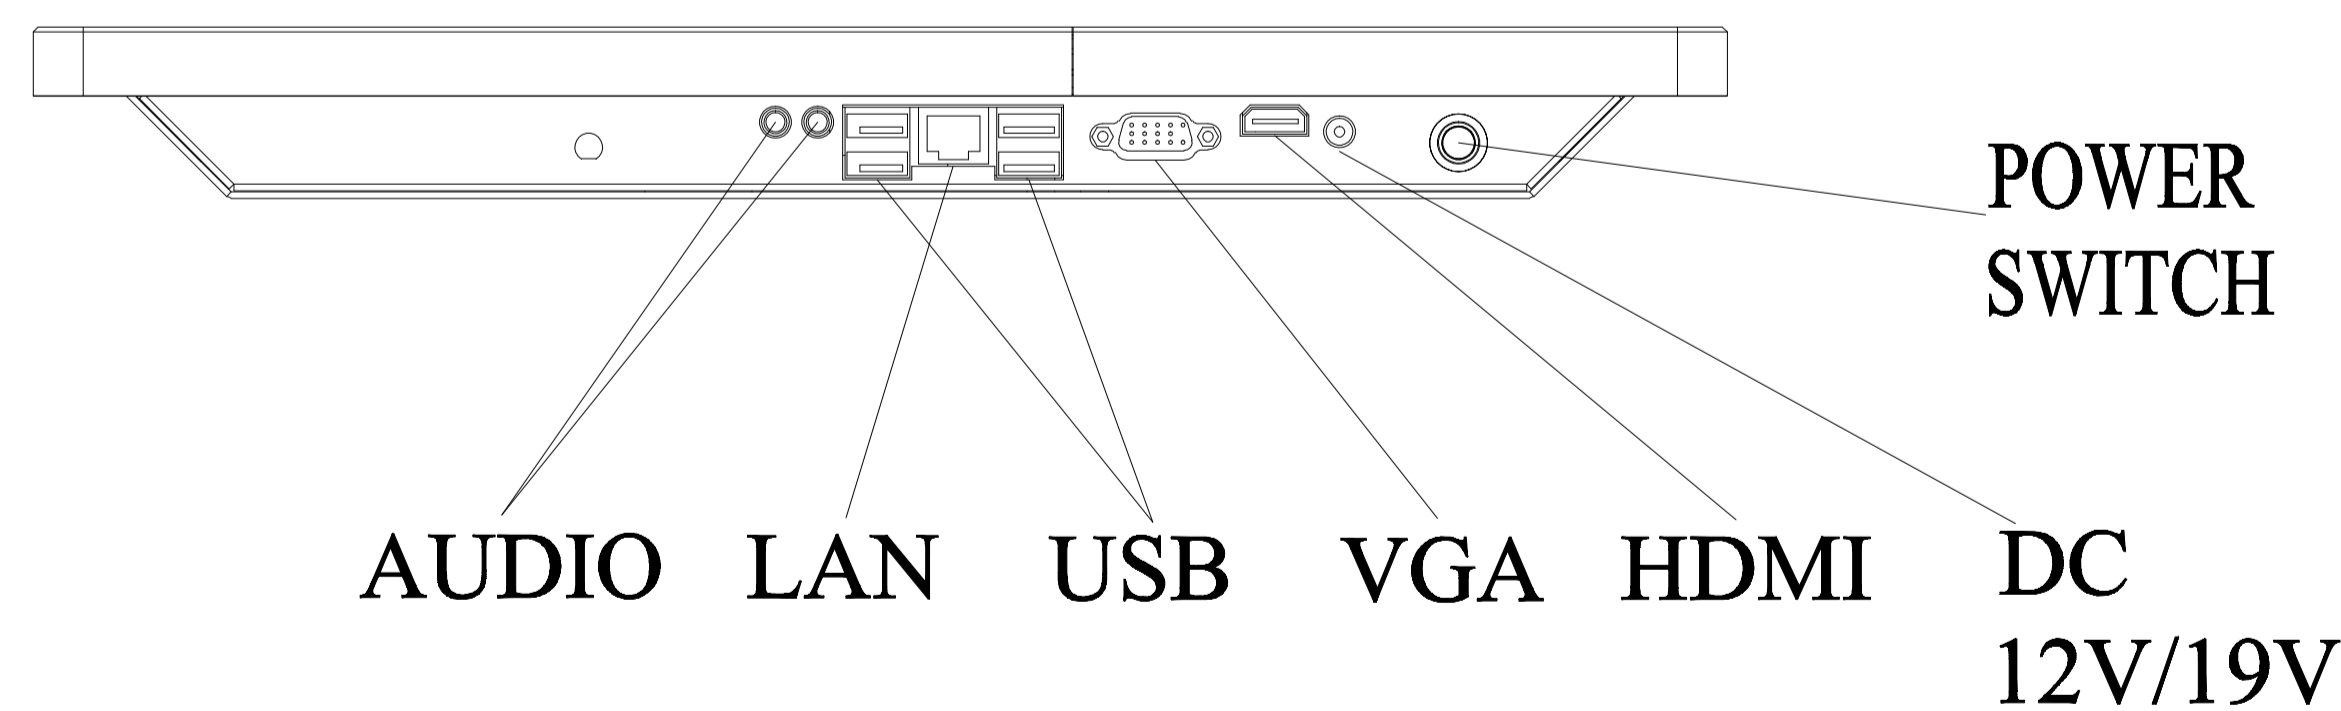

# Title: CTL155-RCP-0B00-A0D-1.0

Mark	Revised Contents	Signature
△		

VESA:M4 THREAD  
MAX:SCREW DEPTH=6mm  
X8

AUDIO LAN USB VGA HDMI DC 12V/19V POWER SWITCH

ALL DIMENSIONS ARE IN MILLIMETERS

GENERAL Touch		GeneralTouch Co., Ltd.			
Specification	External Dimensions	395.4*243.4*40	Anti-Glare	<input type="checkbox"/> Y <input checked="" type="checkbox"/> N	Designer: Wang Zhenghua
Unit	Date	Active Area	DustProof	<input type="checkbox"/> Y <input checked="" type="checkbox"/> N	
mm	20210106	Glass Thickness			Checked By: Duan Wenbin
Projection:		Silk Print Color			
Sheet 1 of 1		Mounting	VESA <input checked="" type="checkbox"/> Bracket <input type="checkbox"/>		Approved By: Zhou Bolin
VER: 0.1	Scale: 1:1	Notes			
Tolerance: ±1.0mm		Touch Technology	P-CAP <input checked="" type="checkbox"/> IR/PIT <input type="checkbox"/> Non-Touch <input type="checkbox"/>	SAW Resistive <input type="checkbox"/>	