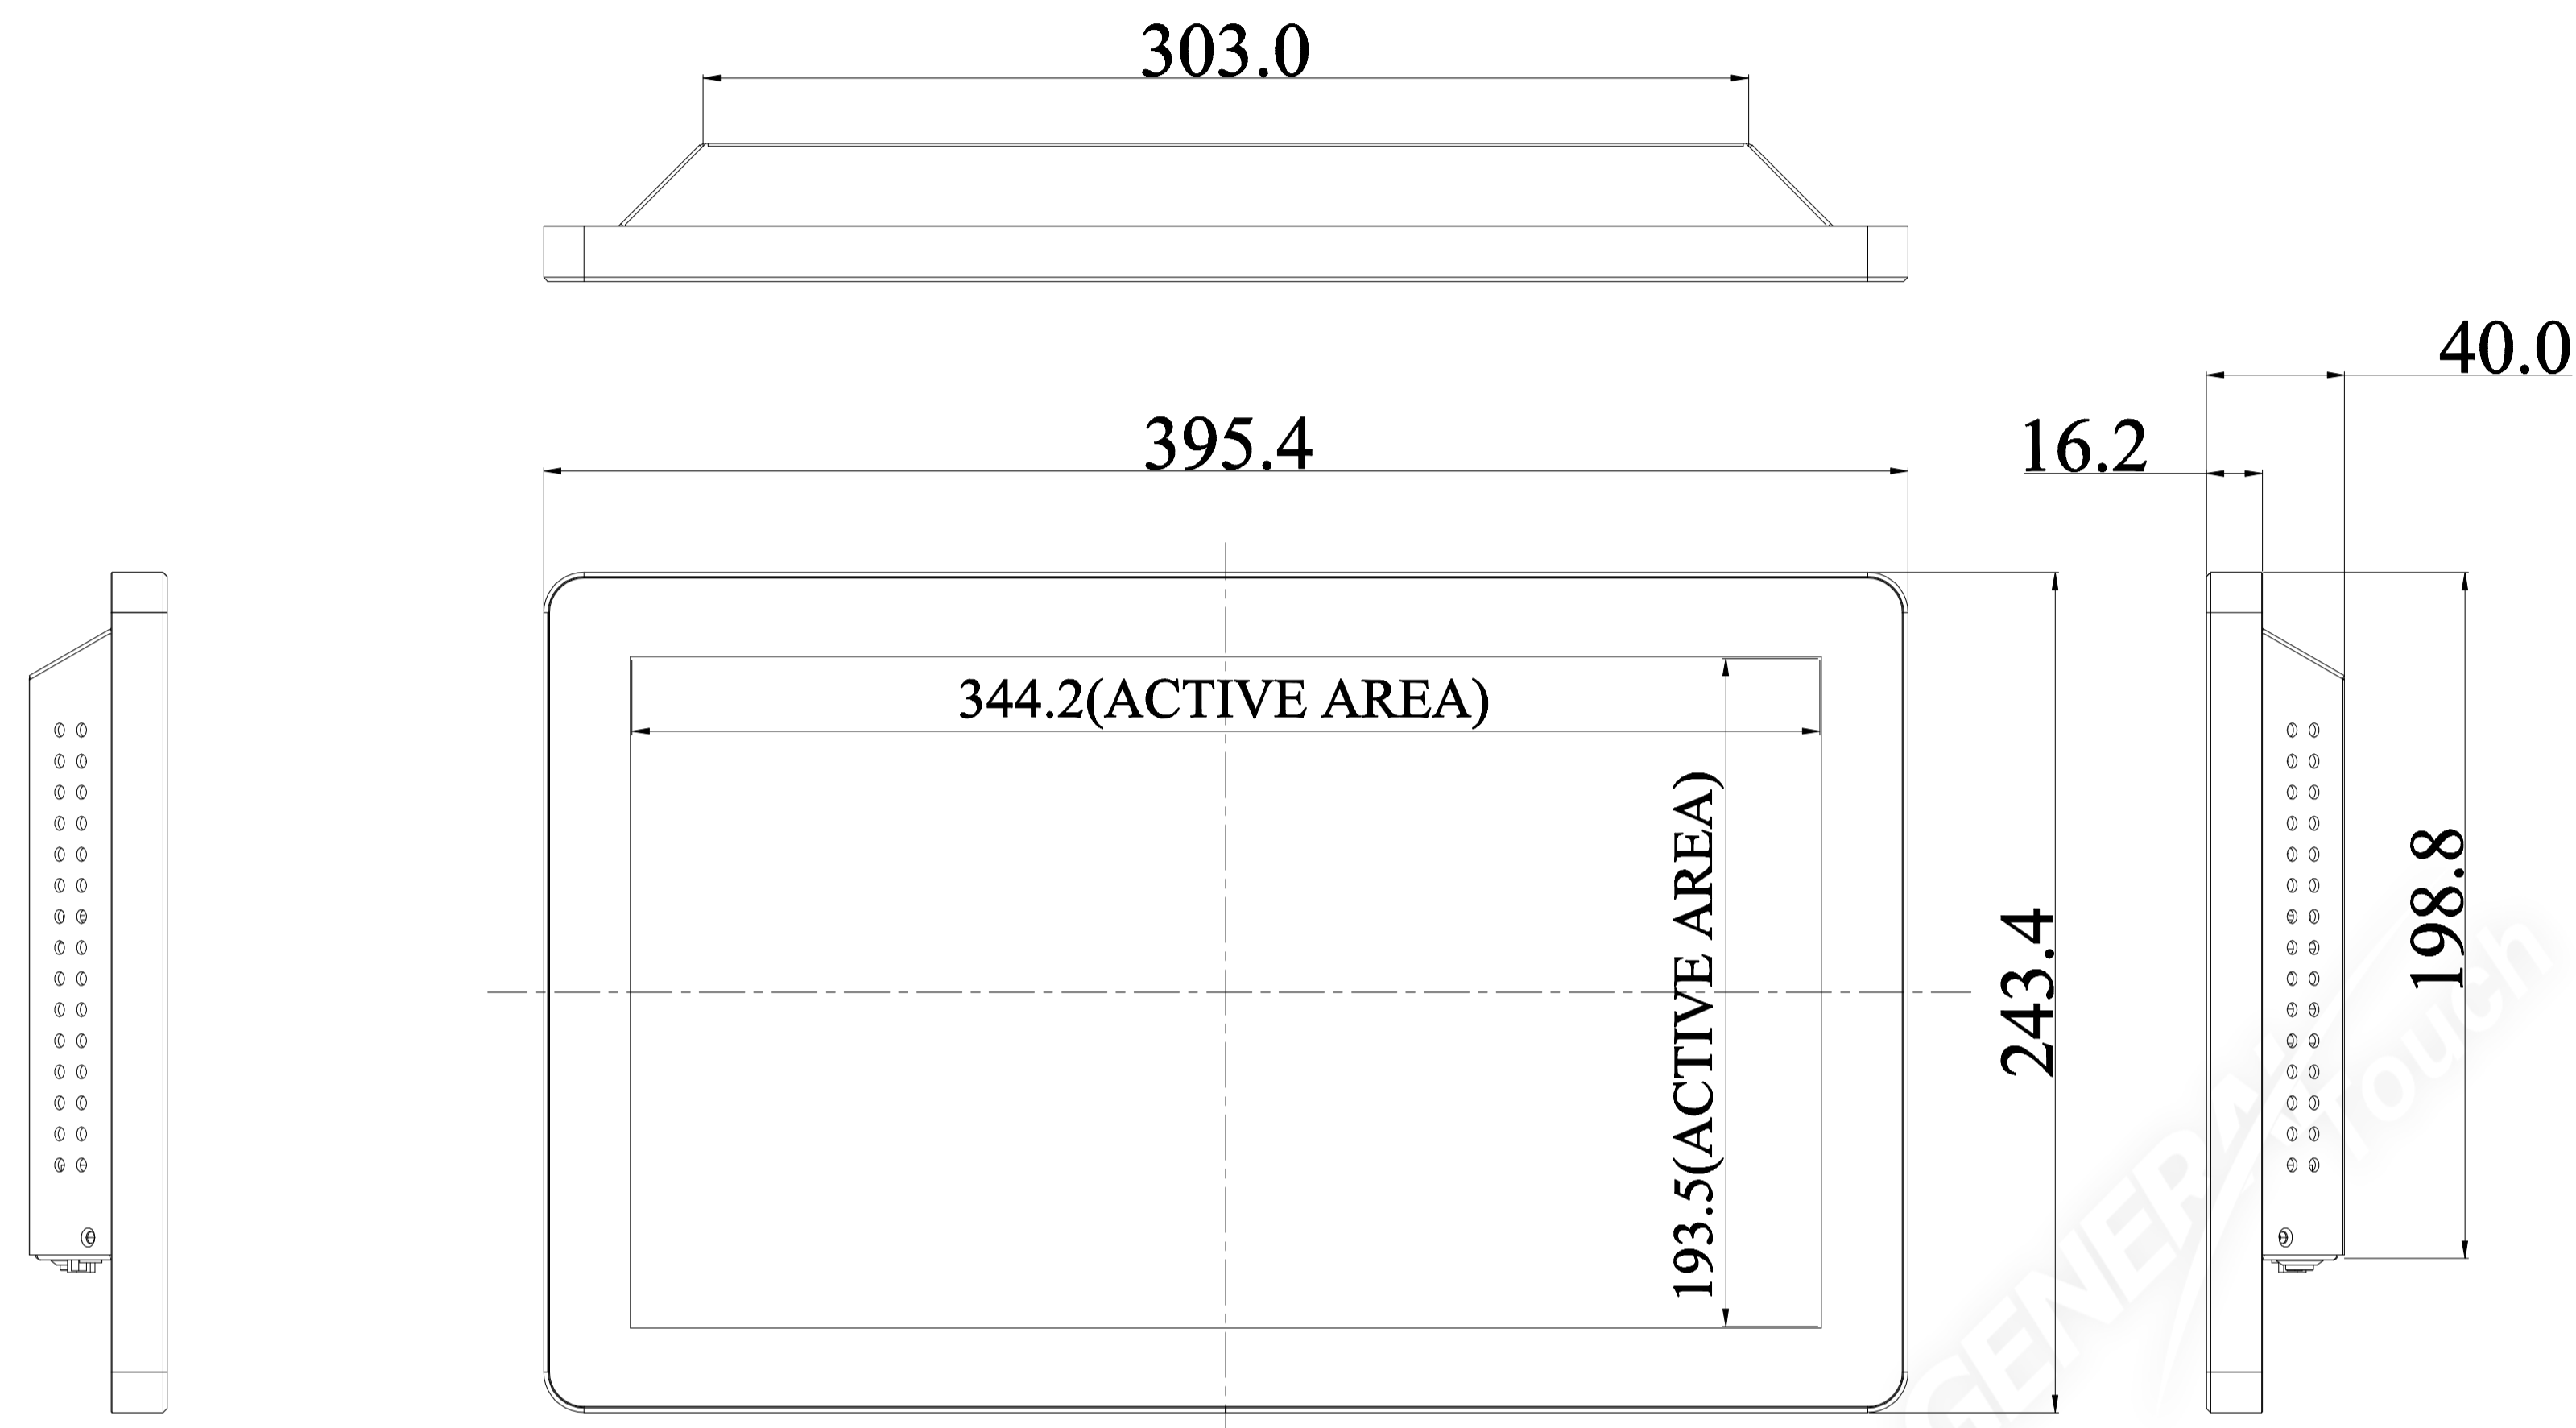

# Title: CTL155-RCP-0B00-A0D-1.0

Mark	Revised Contents	Signature
△		

VESA:M4 THREAD  
MAX:SCREW DEPTH=6mm  
X8

AUDIO LAN USB VGA HDMI DC 12V/19V POWER SWITCH

ALL DIMENSIONS ARE IN MILLIMETERS

GENERAL Touch		GeneralTouch Co., Ltd.			
Specification	External Dimensions	395.4*243.4*40	Anti-Glare	<input type="checkbox"/> Y <input checked="" type="checkbox"/> N	Designer: Wang Zhenghua
Unit	Date	Active Area	DustProof	<input type="checkbox"/> Y <input checked="" type="checkbox"/> N	
mm	20210106	Glass Thickness			Checked By: Duan Wenbin
Projection:		Silk Print Color			
Sheet 1 of 1		Mounting	VESA <input checked="" type="checkbox"/> Bracket <input type="checkbox"/>		Approved By: Zhou Bolin
VER: 0.1	Scale: 1:1	Notes			
Tolerance: ±1.0mm		Touch Technology	P-CAP <input checked="" type="checkbox"/> IR/PIT <input type="checkbox"/> Non-Touch <input type="checkbox"/>	SAW Resistive <input type="checkbox"/>	