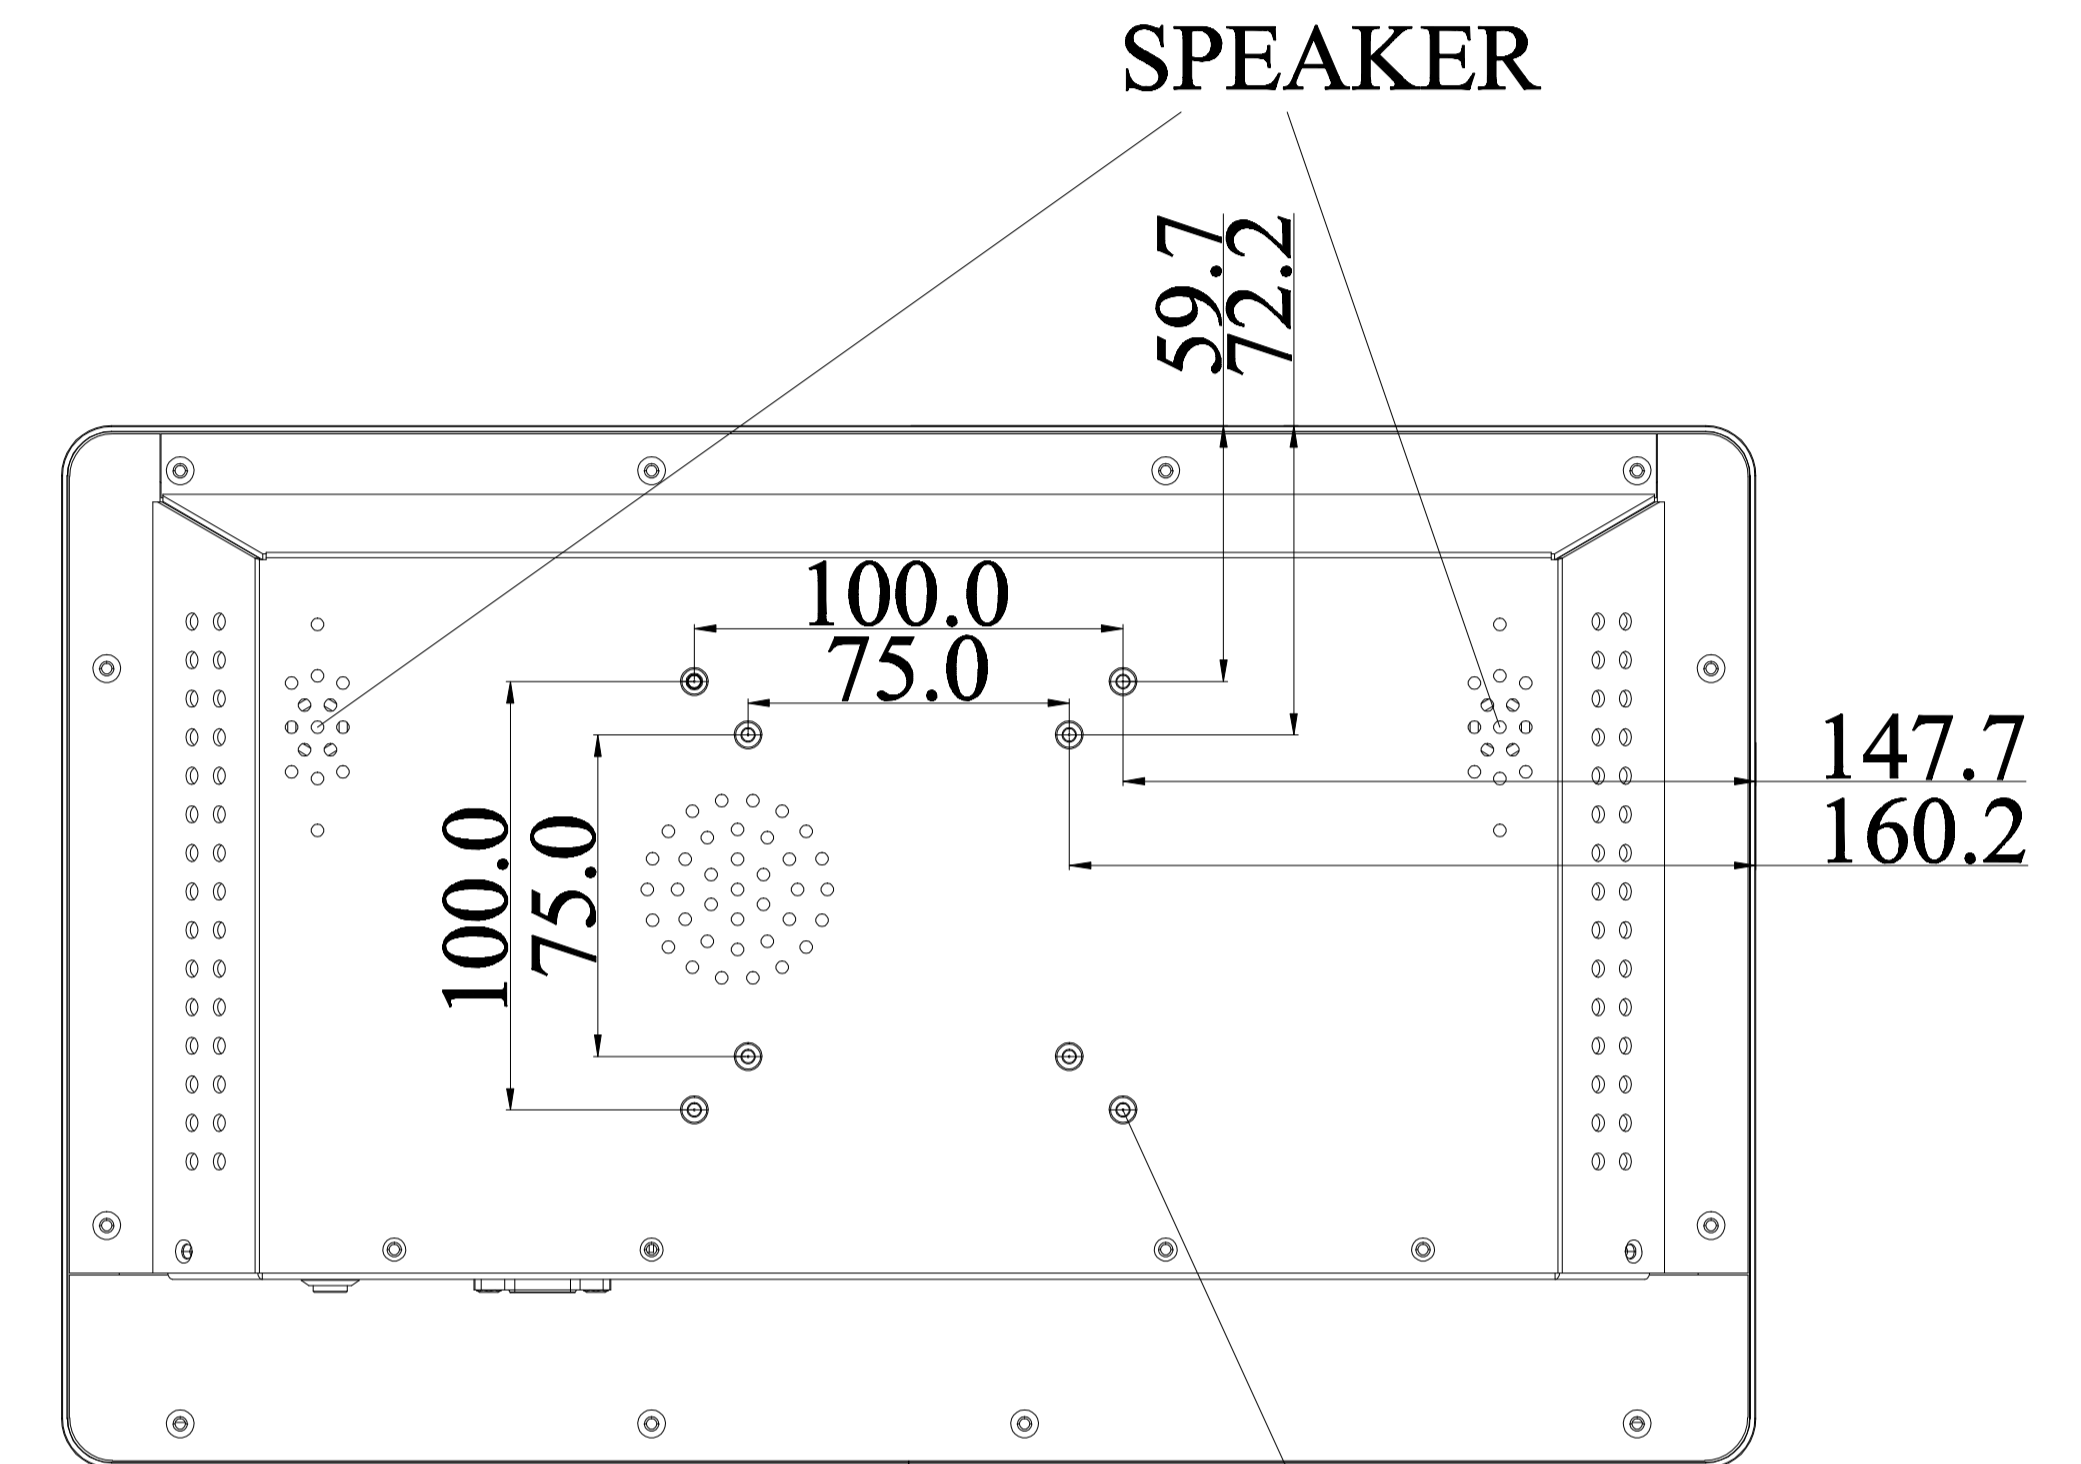

# Title: CTL155-RCP-0B00-A0D-1.0

Mark	Revised Contents	Signature
△		

VESA:M4 THREAD  
MAX:SCREW DEPTH=6mm  
X8

AUDIO LAN USB VGA HDMI DC 12V/19V POWER SWITCH

ALL DIMENSIONS ARE IN MILLIMETERS

GENERAL Touch		GeneralTouch Co., Ltd.			
Specification	External Dimensions	395.4*243.4*40	Anti-Glare	<input type="checkbox"/> Y <input checked="" type="checkbox"/> N	Designer: Wang Zhenghua
Unit	Date	Active Area	DustProof	<input type="checkbox"/> Y <input checked="" type="checkbox"/> N	
mm	20210106	Glass Thickness			Checked By: Duan Wenbin
Projection:		Silk Print Color			
Sheet 1 of 1		Mounting	VESA <input checked="" type="checkbox"/> Bracket <input type="checkbox"/>		Approved By: Zhou Bolin
VER: 0.1	Scale: 1:1	Notes			
Tolerance: ±1.0mm		Touch Technology	P-CAP <input checked="" type="checkbox"/> IR/PIT <input type="checkbox"/> Non-Touch <input type="checkbox"/>	SAW Resistive <input type="checkbox"/>	