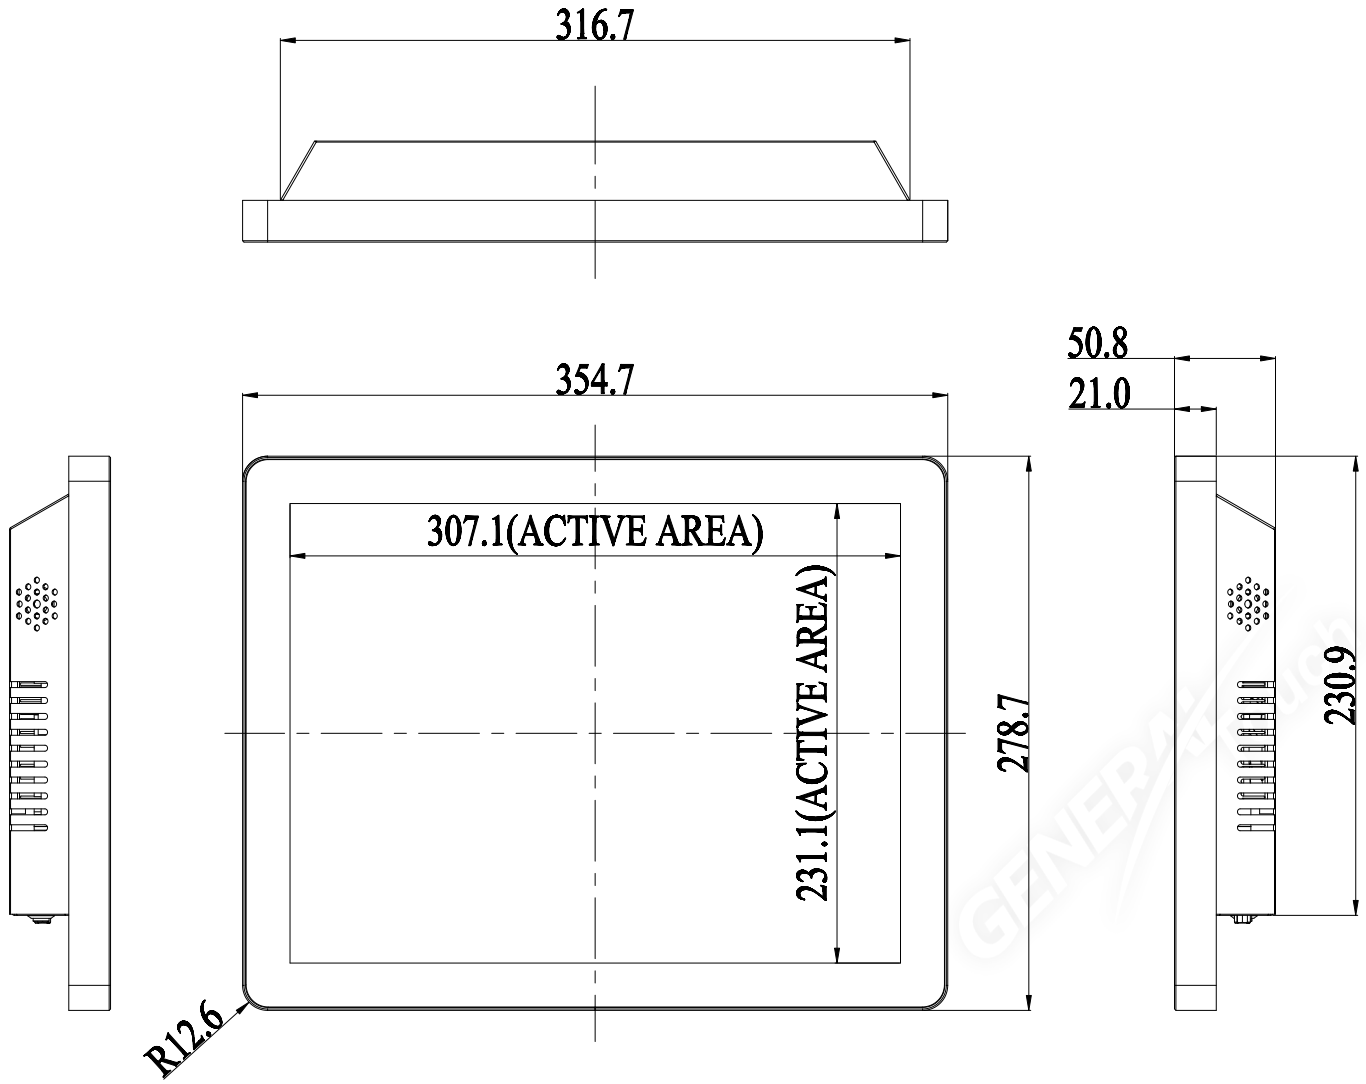

Title: CTL15F-RCS-0B00-A0D-1.0

Mark	Revised Contents	Signature
△		

SPEAKER

M4 Threads, X4  
Max Screw Depth=5mm  
From Mounting Surface

GENERAL Touch		GeneralTouch Co., Ltd.				
Specification	External Dimensions	354.7*278.7*50.8	Anti-Glare	Y <input type="checkbox"/> N <input checked="" type="checkbox"/>	Designer: Wang Zhengma	
Unit	Date	Active Area	DustProof	Y <input type="checkbox"/> N <input checked="" type="checkbox"/>		
mm	20230831	Glass Thickness	1.1 mm		Checked By:	
Projection:		Silk Print Color	BLACK	Mounting	VESA <input checked="" type="checkbox"/> Bracket <input type="checkbox"/>	
Sheet 1 of 1		Notes			Duan Wenbin	
VER: 0.1	Scale: 1:1	Touch Technology	P-CAP	<input checked="" type="checkbox"/>	SAW	Approved By:
			IR/PIT		Resistive	
			Non-Touch			Zhou Bolin
Tolerance: ±1.0mm						

ALL DIMENSIONS ARE IN MILLIMETERS