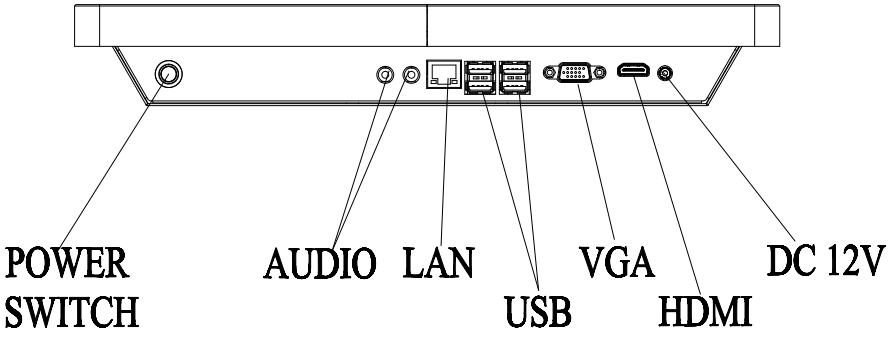

Title: CTL15F-RCS-0B00-A0D-1.0

Mark	Revised Contents	Signature
△		

SPEAKER

M4 Threads, X4  
Max Screw Depth=5mm  
From Mounting Surface

GENERAL Touch		GeneralTouch Co., Ltd.				
Specification	External Dimensions	354.7*278.7*50.8	Anti-Glare	Y <input type="checkbox"/> N <input checked="" type="checkbox"/>	Designer: Wang Zhengma	
Unit	Date	Active Area	DustProof	Y <input type="checkbox"/> N <input checked="" type="checkbox"/>		
mm	20230831	Glass Thickness	1.1 mm		Checked By:	
Projection:		Silk Print Color	BLACK	Mounting	VESA <input checked="" type="checkbox"/> Bracket <input type="checkbox"/>	
Sheet 1 of 1		Notes			Duan Wenbin	
VER: 0.1	Scale: 1:1	Touch Technology	P-CAP	<input checked="" type="checkbox"/>	SAW	Approved By:
			IR/PIT		Resistive	
			Non-Touch			Zhou Bolin
Tolerance: ±1.0mm						

ALL DIMENSIONS ARE IN MILLIMETERS