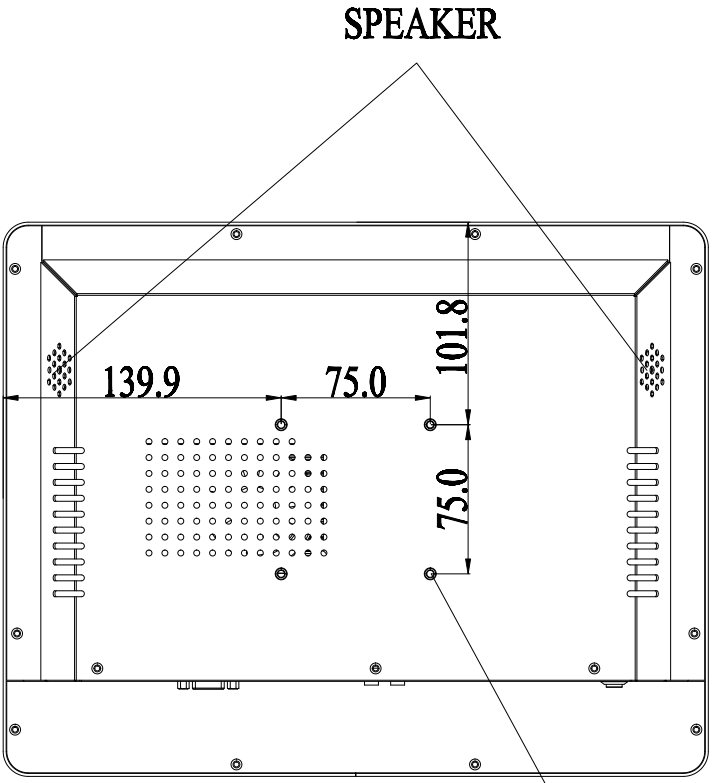

Title: CTL15F-RCS-0B00-A0D-1.0

Mark	Revised Contents	Signature
△		

SPEAKER

M4 Threads, X4  
Max Screw Depth=5mm  
From Mounting Surface

GENERAL Touch		GeneralTouch Co., Ltd.				
Specification	External Dimensions	354.7*278.7*50.8	Anti-Glare	Y <input type="checkbox"/> N <input checked="" type="checkbox"/>	Designer: Wang Zhengma	
Unit	Date	Active Area	DustProof	Y <input type="checkbox"/> N <input checked="" type="checkbox"/>		
mm	20230831	Glass Thickness	1.1 mm		Checked By:	
Projection:		Silk Print Color	BLACK	Mounting	VESA <input checked="" type="checkbox"/> Bracket <input type="checkbox"/>	
Sheet 1 of 1		Notes			Duan Wenbin	
VER: 0.1	Scale: 1:1	Touch Technology	P-CAP	<input checked="" type="checkbox"/>	SAW	Approved By:
			IR/PIT		Resistive	
			Non-Touch			Zhou Bolin
Tolerance: ±1.0mm						

ALL DIMENSIONS ARE IN MILLIMETERS