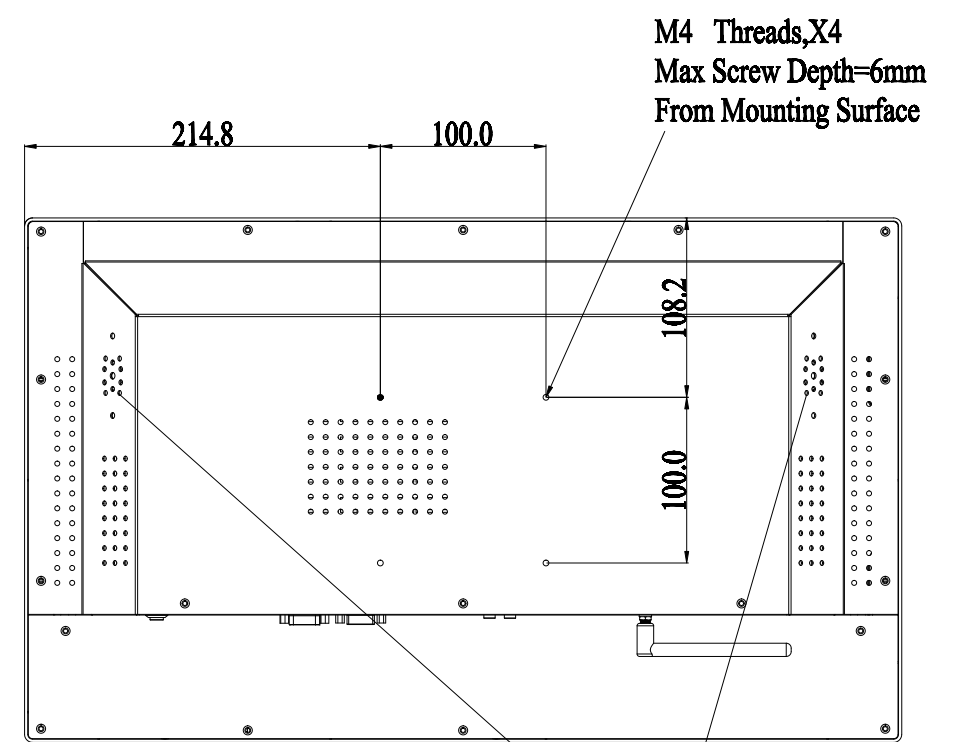

Title: CTL226-RCB-0B00-A0D-1.0

Mark	Revised Contents	Signature
△		

SPEAKER

ALL DIMENSIONS ARE IN MILLIMETERS

GENERAL Touch		GeneralTouch Co., Ltd.			
Specification	External Dimensions	529.5*316.5*52	Anti-Glare	Y <input type="checkbox"/> N <input checked="" type="checkbox"/>	DESIGNER: Wang Zhenghua
Unit	Date	Active Area	DustProof	Y <input type="checkbox"/> N <input checked="" type="checkbox"/>	
mm	20230908	Glass Thickness	1.1		Checked By: Duan Wenbin
Projection:		Silk Print Color			
Sheet 1 of 1		Mounting	VESA <input checked="" type="checkbox"/> Bracket <input type="checkbox"/>		Approved By: Zhou Bolin
VER: 0.1	Scale: 1:1	Notes			
Tolerance: ±1.0mm		Touch Technology	P-CAP <input checked="" type="checkbox"/> SAW <input type="checkbox"/> IR/PIT <input type="checkbox"/> Resistive <input type="checkbox"/> Non-Touch <input type="checkbox"/>		