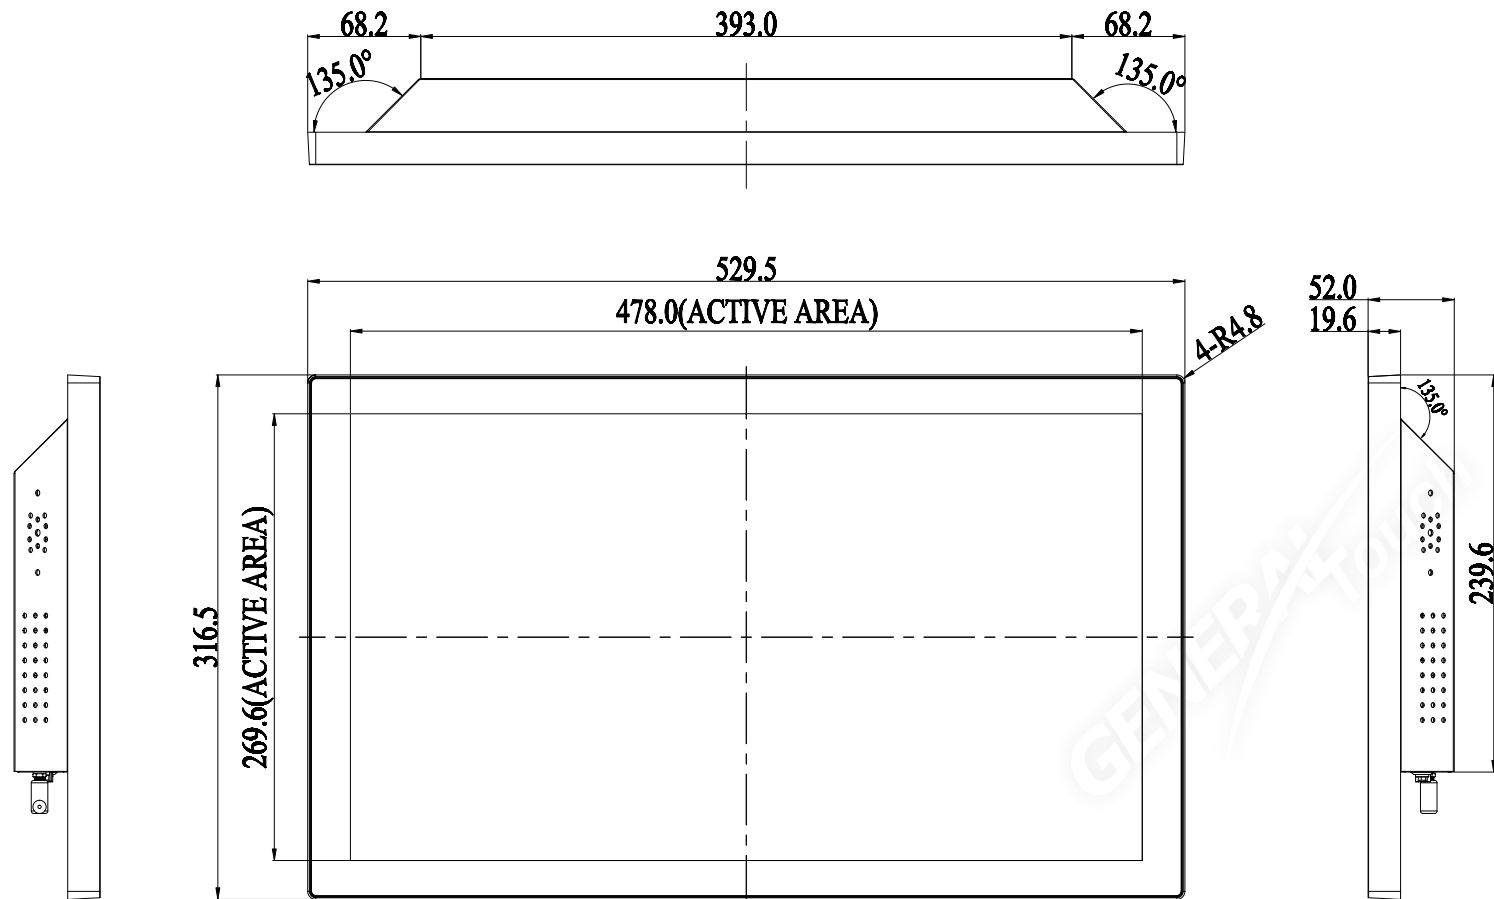

Title: CTL226-RCB-0B00-A0D-1.0

Mark	Revised Contents	Signature
△		

SPEAKER

ALL DIMENSIONS ARE IN MILLIMETERS

GENERAL Touch		GeneralTouch Co., Ltd.			
Specification	External Dimensions	529.5*316.5*52	Anti-Glare	Y <input type="checkbox"/> N <input checked="" type="checkbox"/>	DESIGNER: Wang Zhenghua
Unit	Date	Active Area	DustProof	Y <input type="checkbox"/> N <input checked="" type="checkbox"/>	
mm	20230908	Glass Thickness	1.1		Checked By: Duan Wenbin
Projection:		Silk Print Color			
Sheet 1 of 1		Mounting	VESA <input checked="" type="checkbox"/> Bracket <input type="checkbox"/>		Approved By: Zhou Bolin
VER: 0.1	Scale: 1:1	Notes			
Tolerance: ±1.0mm		Touch Technology	P-CAP <input checked="" type="checkbox"/> SAW <input type="checkbox"/> IR/PIT <input type="checkbox"/> Resistive <input type="checkbox"/> Non-Touch <input type="checkbox"/>		