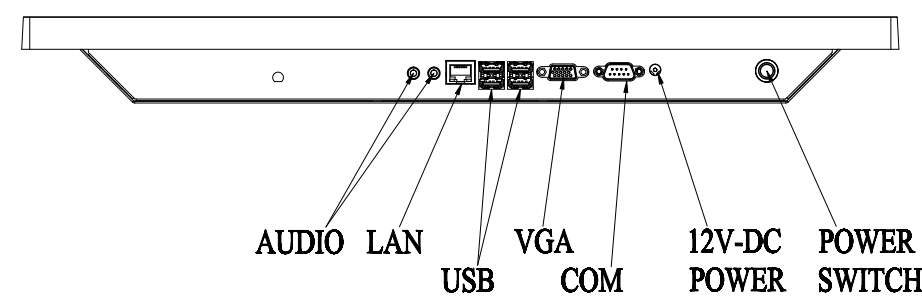

Title: CTL226-RCB-0B00-A0D-1.0

Mark	Revised Contents	Signature
△		

SPEAKER

ALL DIMENSIONS ARE IN MILLIMETERS

GENERAL Touch		GeneralTouch Co., Ltd.			
Specification	External Dimensions	529.5*316.5*52	Anti-Glare	Y <input type="checkbox"/> N <input checked="" type="checkbox"/>	DESIGNER: Wang Zhenghua
Unit	Date	Active Area	DustProof	Y <input type="checkbox"/> N <input checked="" type="checkbox"/>	
mm	20230908	Glass Thickness	1.1		Checked By: Duan Wenbin
Projection:		Silk Print Color			
Sheet 1 of 1		Mounting	VESA <input checked="" type="checkbox"/> Bracket <input type="checkbox"/>		Approved By: Zhou Bolin
VER: 0.1	Scale: 1:1	Notes			
Tolerance: ±1.0mm		Touch Technology	P-CAP <input checked="" type="checkbox"/> SAW <input type="checkbox"/> IR/PIT <input type="checkbox"/> Resistive <input type="checkbox"/> Non-Touch <input type="checkbox"/>		