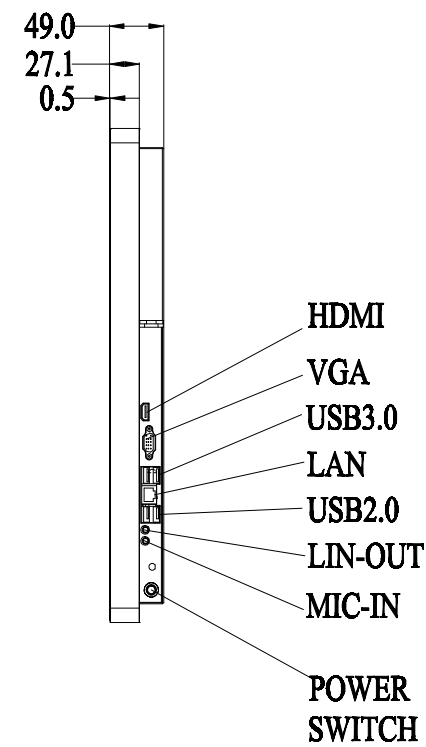

Title: CTL325-RCP-0B00-A0D-1.0

Mark	Revised Contents	Signature
△		

VESA:M6 THREAD
MAX:SCREW DEPTH=8mm
X4

SPEAKER

GENERAL Touch		GeneralTouch Co., Ltd.			
Specification	External Dimensions	752.7*447.3*49	Anti-Glare	Y <input type="checkbox"/> N <input checked="" type="checkbox"/>	Designer: Wang Zhenghua
Unit	Date	Active Area	DustProof	Y <input type="checkbox"/> N <input checked="" type="checkbox"/>	
mm	20210106	Glass Thickness			Checked By: Duan Wenbin
Projection:		Silk Print Color	BLACK		
Sheet 1 of 1		Mounting	VESA <input checked="" type="checkbox"/> Bracket <input type="checkbox"/>		Approved By: Zhou Bolin
VER: 0.1	Scale: 1:1	Notes			
Tolerance: ±2.0mm		Touch Technology	P-CAP <input checked="" type="checkbox"/> SAW <input type="checkbox"/> IR/PIT <input type="checkbox"/> Resistive <input type="checkbox"/> Non-Touch <input type="checkbox"/>		

ALL DIMENSIONS ARE IN MILLIMETERS