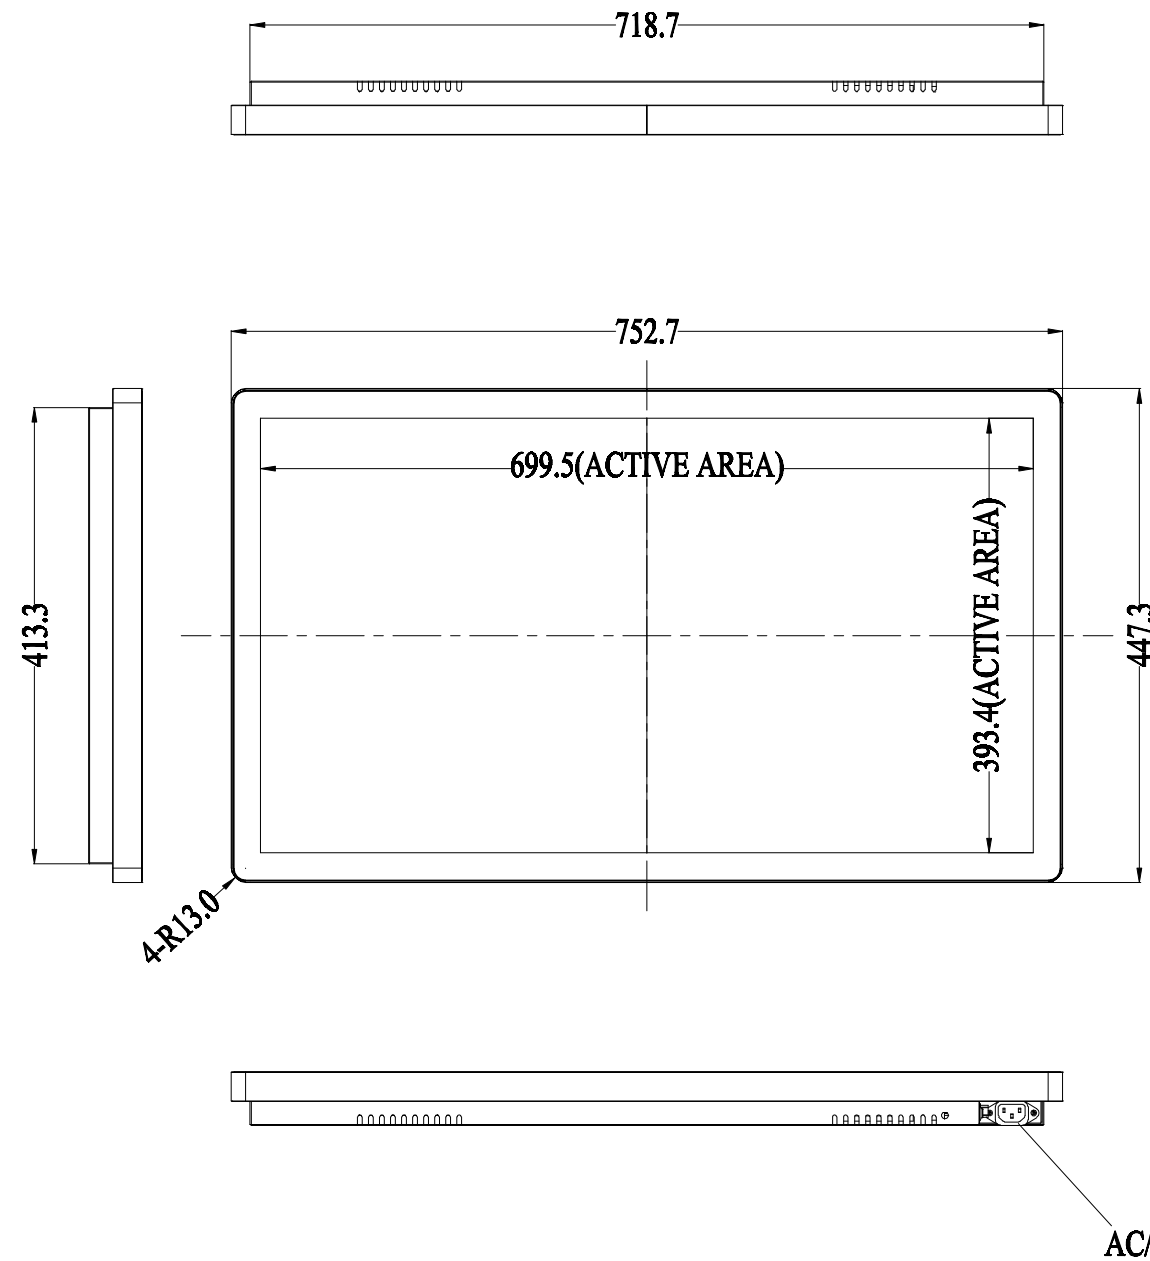

Title: CTL325-RCP-0B00-A0D-1.0

Mark	Revised Contents	Signature
△		

VESA:M6 THREAD
MAX:SCREW DEPTH=8mm
X4

SPEAKER

GENERAL Touch		GeneralTouch Co., Ltd.			
Specification	External Dimensions	752.7*447.3*49	Anti-Glare	Y <input type="checkbox"/> N <input checked="" type="checkbox"/>	Designer: Wang Zhenghua
Unit	Date	Active Area	DustProof	Y <input type="checkbox"/> N <input checked="" type="checkbox"/>	
mm	20210106	Glass Thickness			Checked By: Duan Wenbin
Projection:		Silk Print Color	BLACK		
Sheet 1 of 1		Mounting	VESA <input checked="" type="checkbox"/> Bracket <input type="checkbox"/>		Approved By: Zhou Bolin
VER: 0.1	Scale: 1:1	Notes			
Tolerance: ±2.0mm		Touch Technology	P-CAP <input checked="" type="checkbox"/> SAW <input type="checkbox"/> IR/PIT <input type="checkbox"/> Resistive <input type="checkbox"/> Non-Touch <input type="checkbox"/>		

ALL DIMENSIONS ARE IN MILLIMETERS