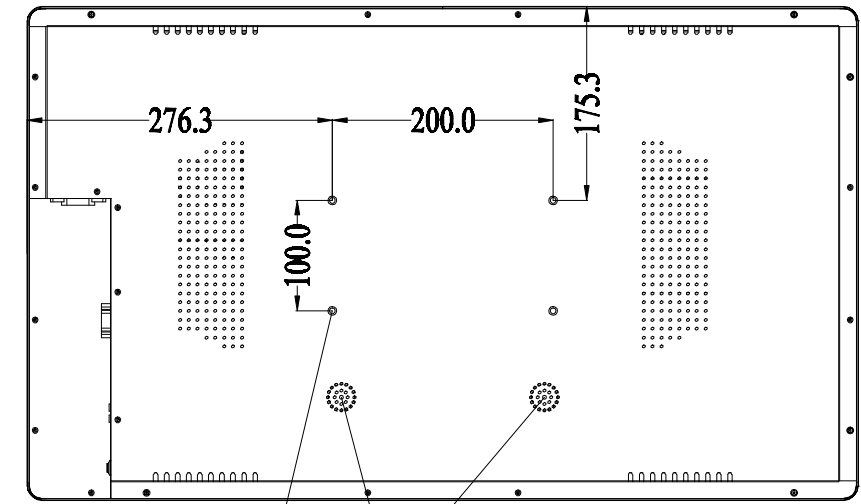

Title: CTL325-RCP-0B00-A0D-1.0

Mark	Revised Contents	Signature
△		

VESA:M6 THREAD
MAX:SCREW DEPTH=8mm
X4

SPEAKER

GENERAL Touch		GeneralTouch Co., Ltd.			
Specification	External Dimensions	752.7*447.3*49	Anti-Glare	Y <input type="checkbox"/> N <input checked="" type="checkbox"/>	Designer: Wang Zhenghua
Unit	Date	Active Area	DustProof	Y <input type="checkbox"/> N <input checked="" type="checkbox"/>	
mm	20210106	Glass Thickness			Checked By: Duan Wenbin
Projection:		Silk Print Color	BLACK		
Sheet 1 of 1		Mounting	VESA <input checked="" type="checkbox"/> Bracket <input type="checkbox"/>		Approved By: Zhou Bolin
VER: 0.1	Scale: 1:1	Notes			
Tolerance: ±2.0mm		Touch Technology	P-CAP <input checked="" type="checkbox"/> SAW <input type="checkbox"/> IR/PIT <input type="checkbox"/> Resistive <input type="checkbox"/> Non-Touch <input type="checkbox"/>		

ALL DIMENSIONS ARE IN MILLIMETERS