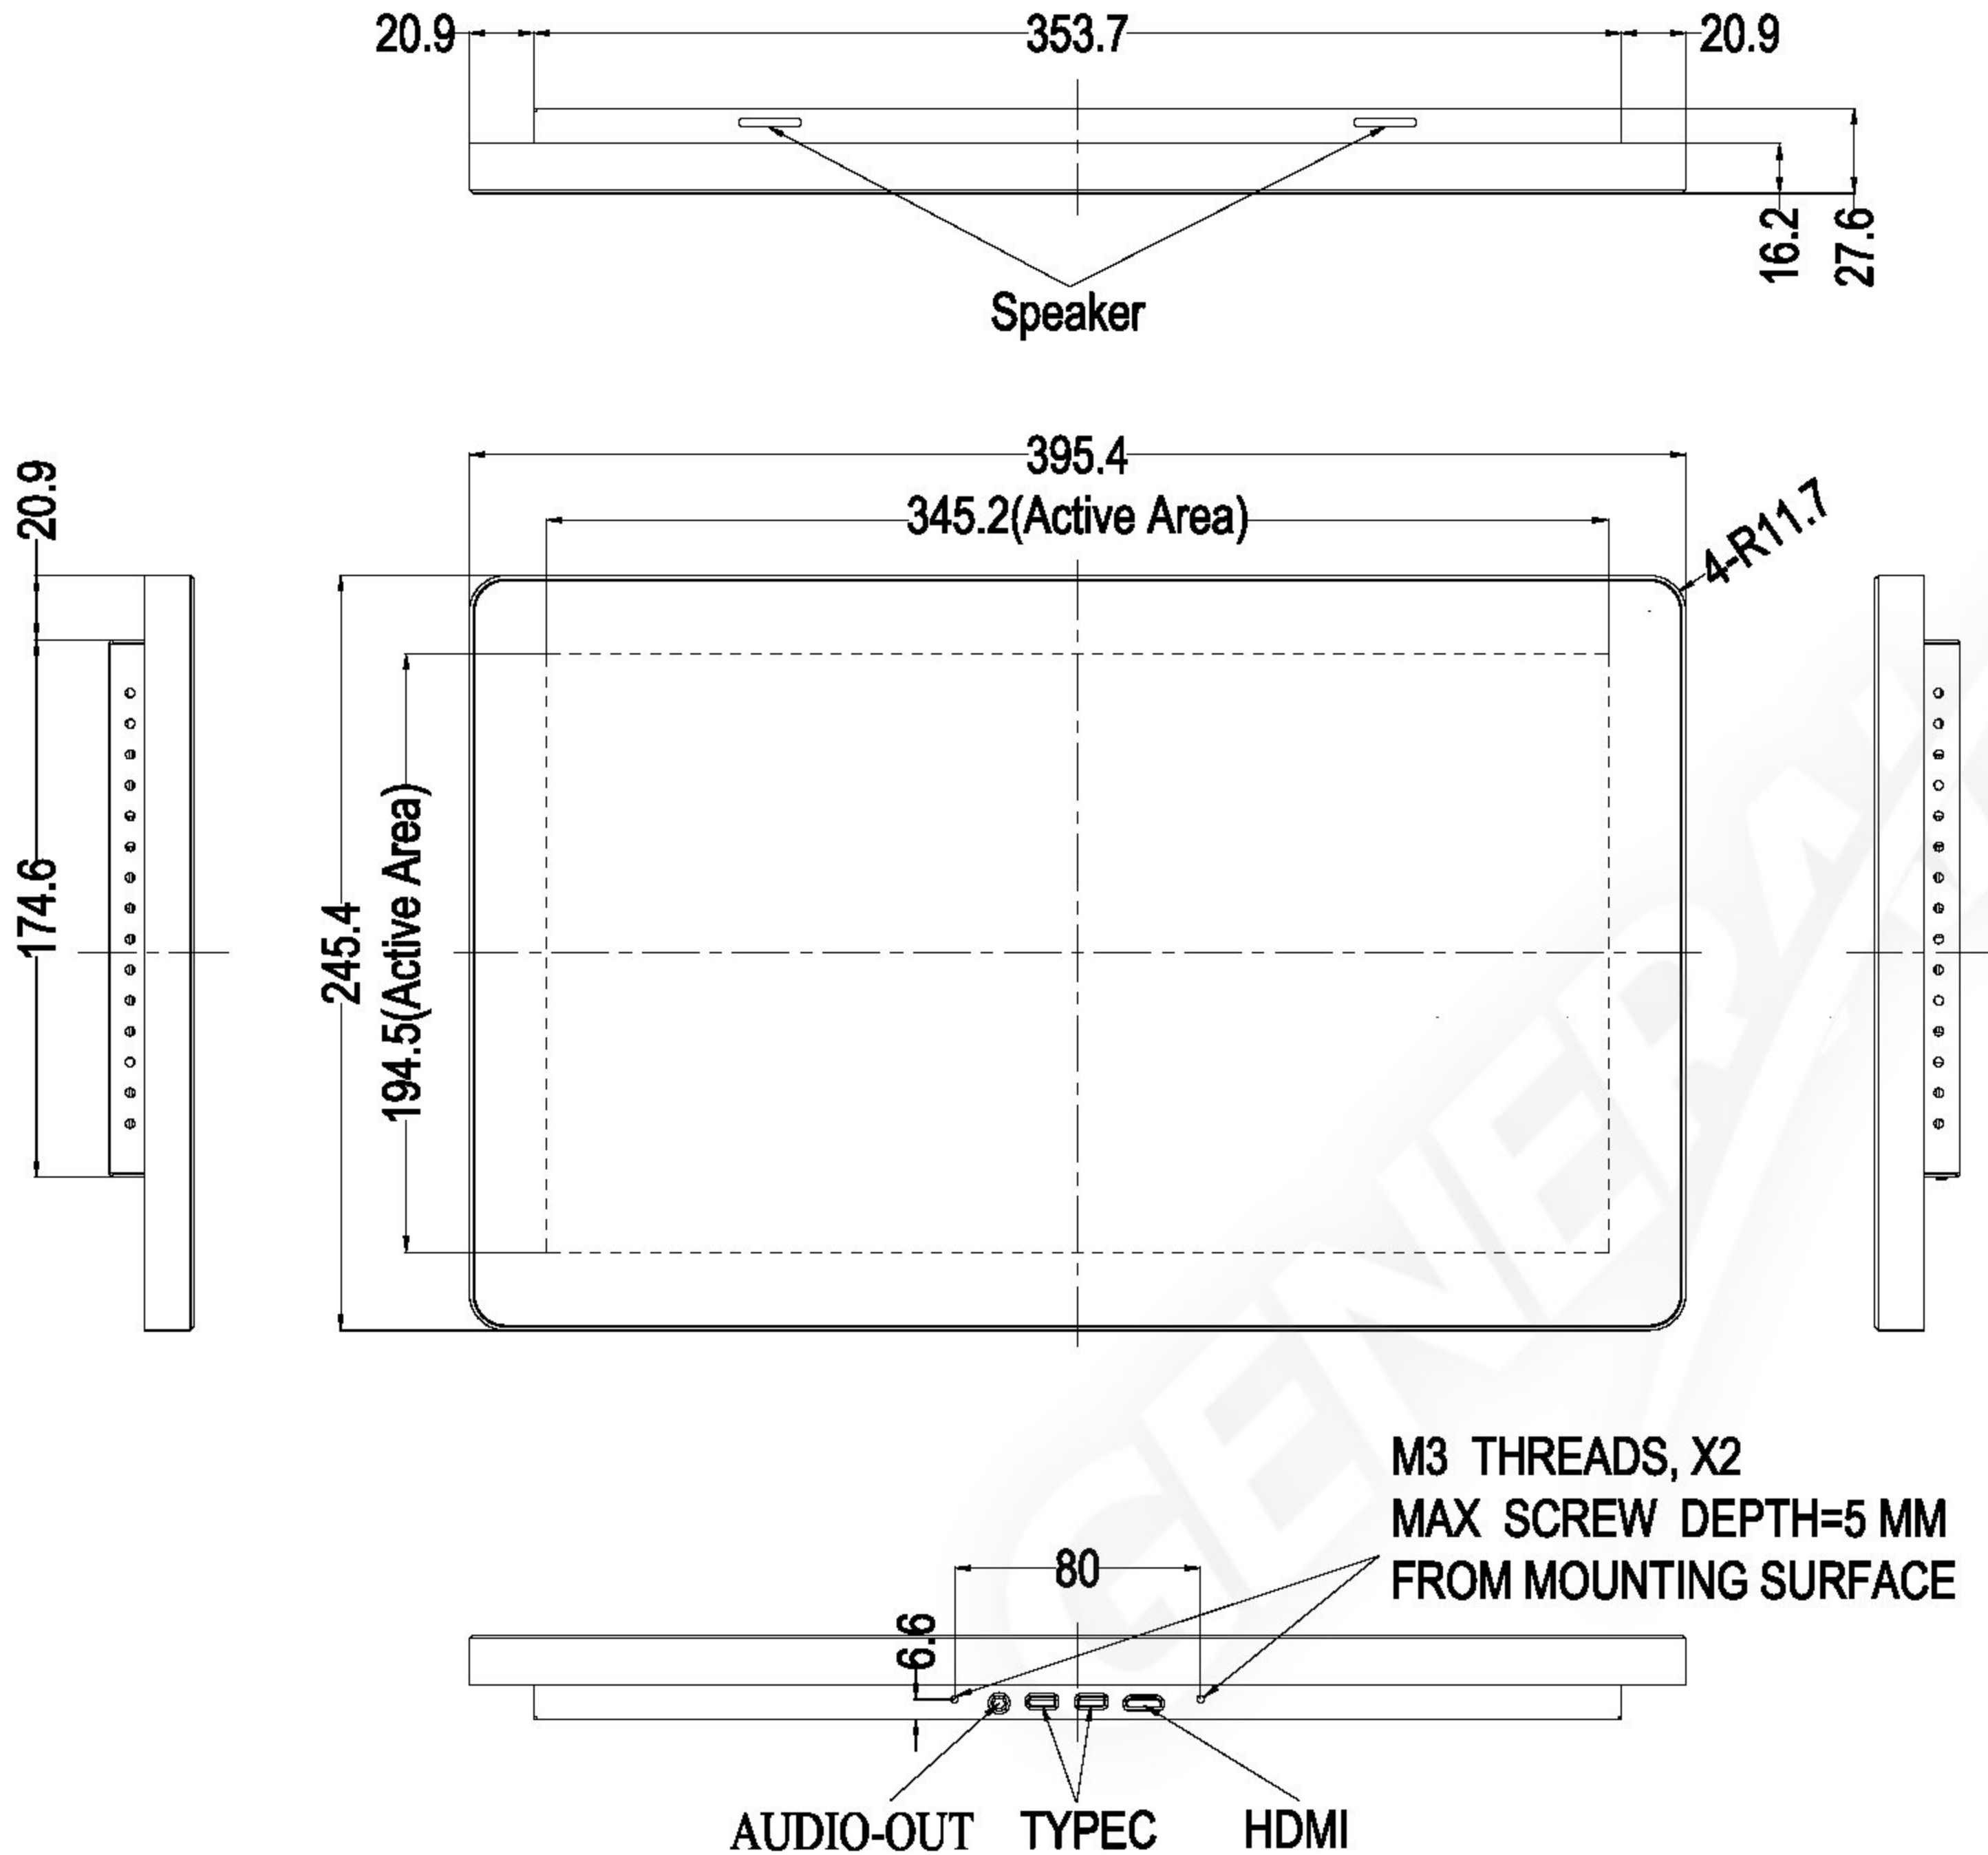

Title: OBL155-RC3CA0-UT320S-1.0

Mark	Revised Contents	Signature
△		

ALL DIMENSIONS ARE IN MILLIMETERS

GENERAL Touch		GeneralTouch Co., Ltd.			
Specification	External Dimensions	395.4*245.4*27.6	Anti-Glare	Y <input checked="" type="checkbox"/> N <input type="checkbox"/>	DESIGNER: Han Jin
Unit	Date	Active Area	DustProof	Y <input type="checkbox"/> N <input checked="" type="checkbox"/>	
mm	2022/03/22	Glass Thickness	1.1		Checked By: Wang Zhenghua
Projection: 		Silk Print Color			
Sheet 1 of 3		Mounting	VESA <input checked="" type="checkbox"/> Bracket <input type="checkbox"/>		Approved By: Zhou Bolin
VER: 0.1	Scale: 1:1	Notes			
Tolerance: ±1.0mm		Touch Technology	P-CAP <input checked="" type="checkbox"/> SAW Resistive		
			Non-Touch		

ALL DIMENSIONS ARE IN MILLIMETERS

GENERAL Touch		GeneralTouch Co., Ltd.			
Specification	External Dimensions	395.4*245.4*27.6	Anti-Glare	Y <input checked="" type="checkbox"/> N <input type="checkbox"/>	DESIGNER: Han Jin
Unit	Date	Active Area	DustProof	Y <input type="checkbox"/> N <input checked="" type="checkbox"/>	
mm	2022/03/22	Glass Thickness			Checked By: Wang Zhenghua
Projection:		Silk Print Color			
Sheet 2 of 3		Mounting	VESA <input checked="" type="checkbox"/> Bracket <input type="checkbox"/>		Approved By: Zhou Bolin
VER: 0.1	Scale: 1:1	Notes			
Tolerance: ±1.0mm		Touch Technology	P-CAP <input checked="" type="checkbox"/> SAW <input type="checkbox"/>	IR/PIT <input type="checkbox"/> Resistive <input type="checkbox"/>	
			Non-Touch <input type="checkbox"/>		