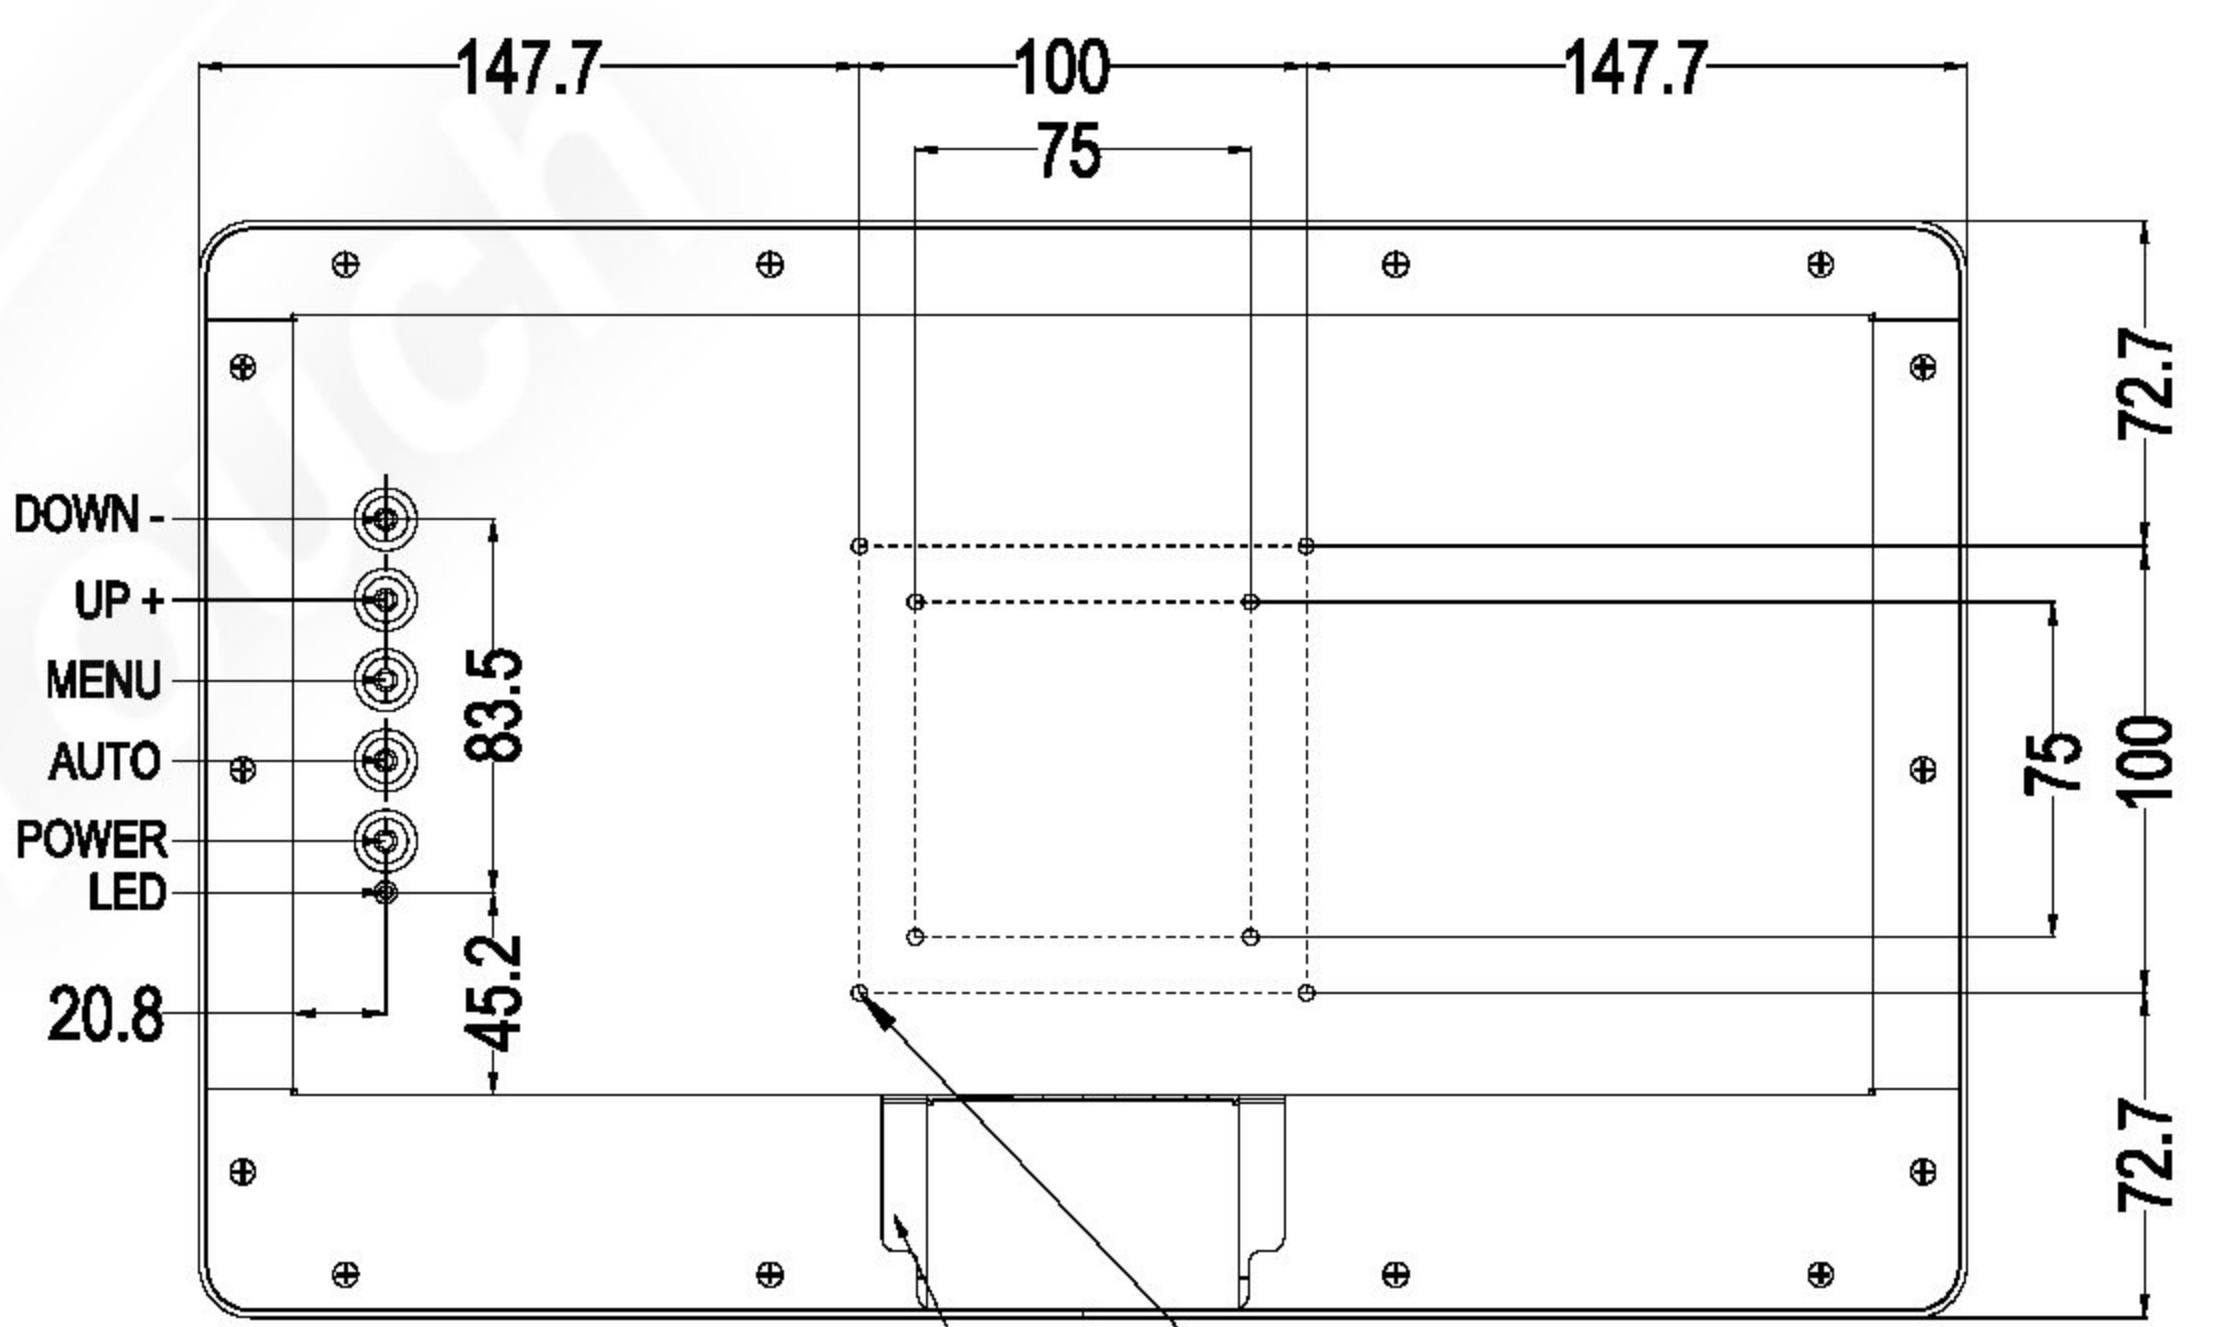

Title: OBL155-RC3CA0-UT320S-1.0

Mark	Revised Contents	Signature
△