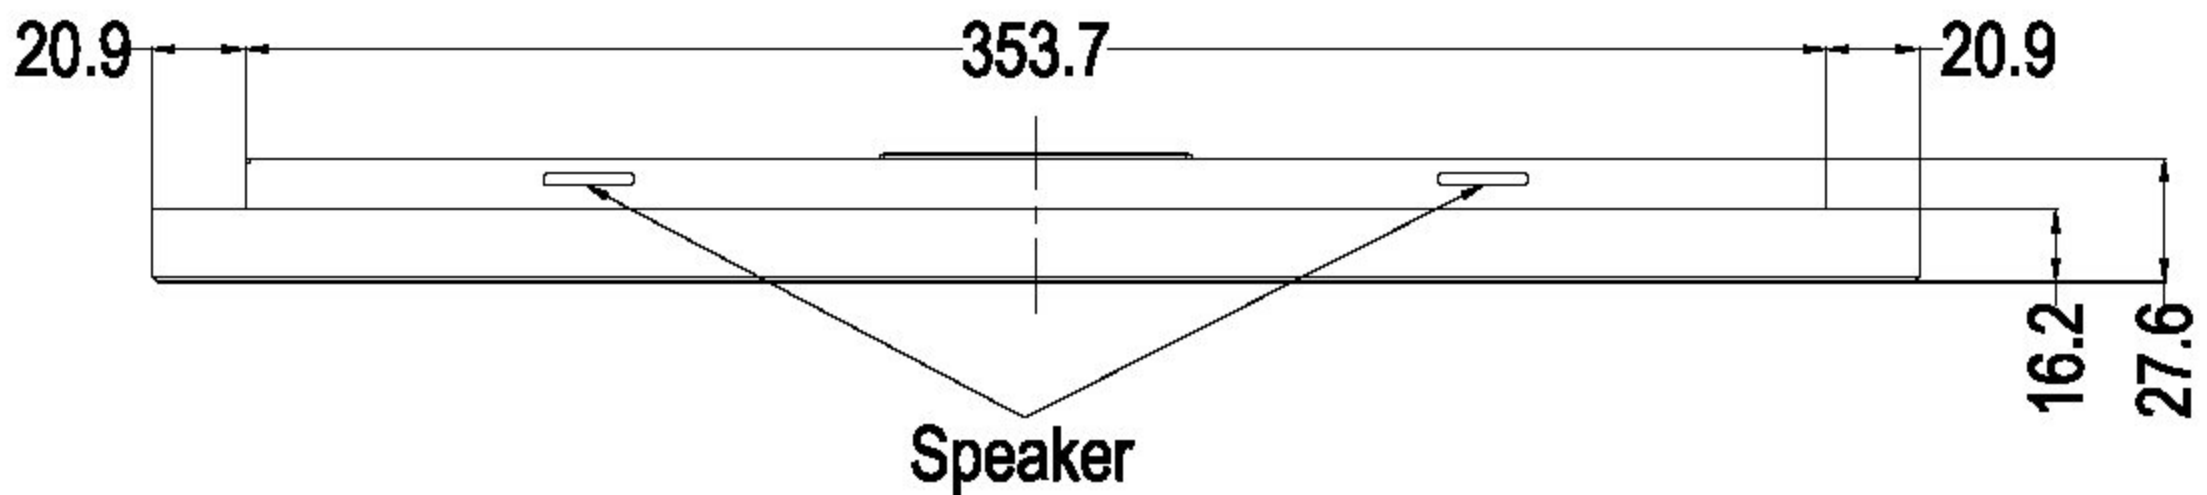

Title: OBL155-RC3CA0-UT320S-1.0

Mark	Revised Contents	Signature
△