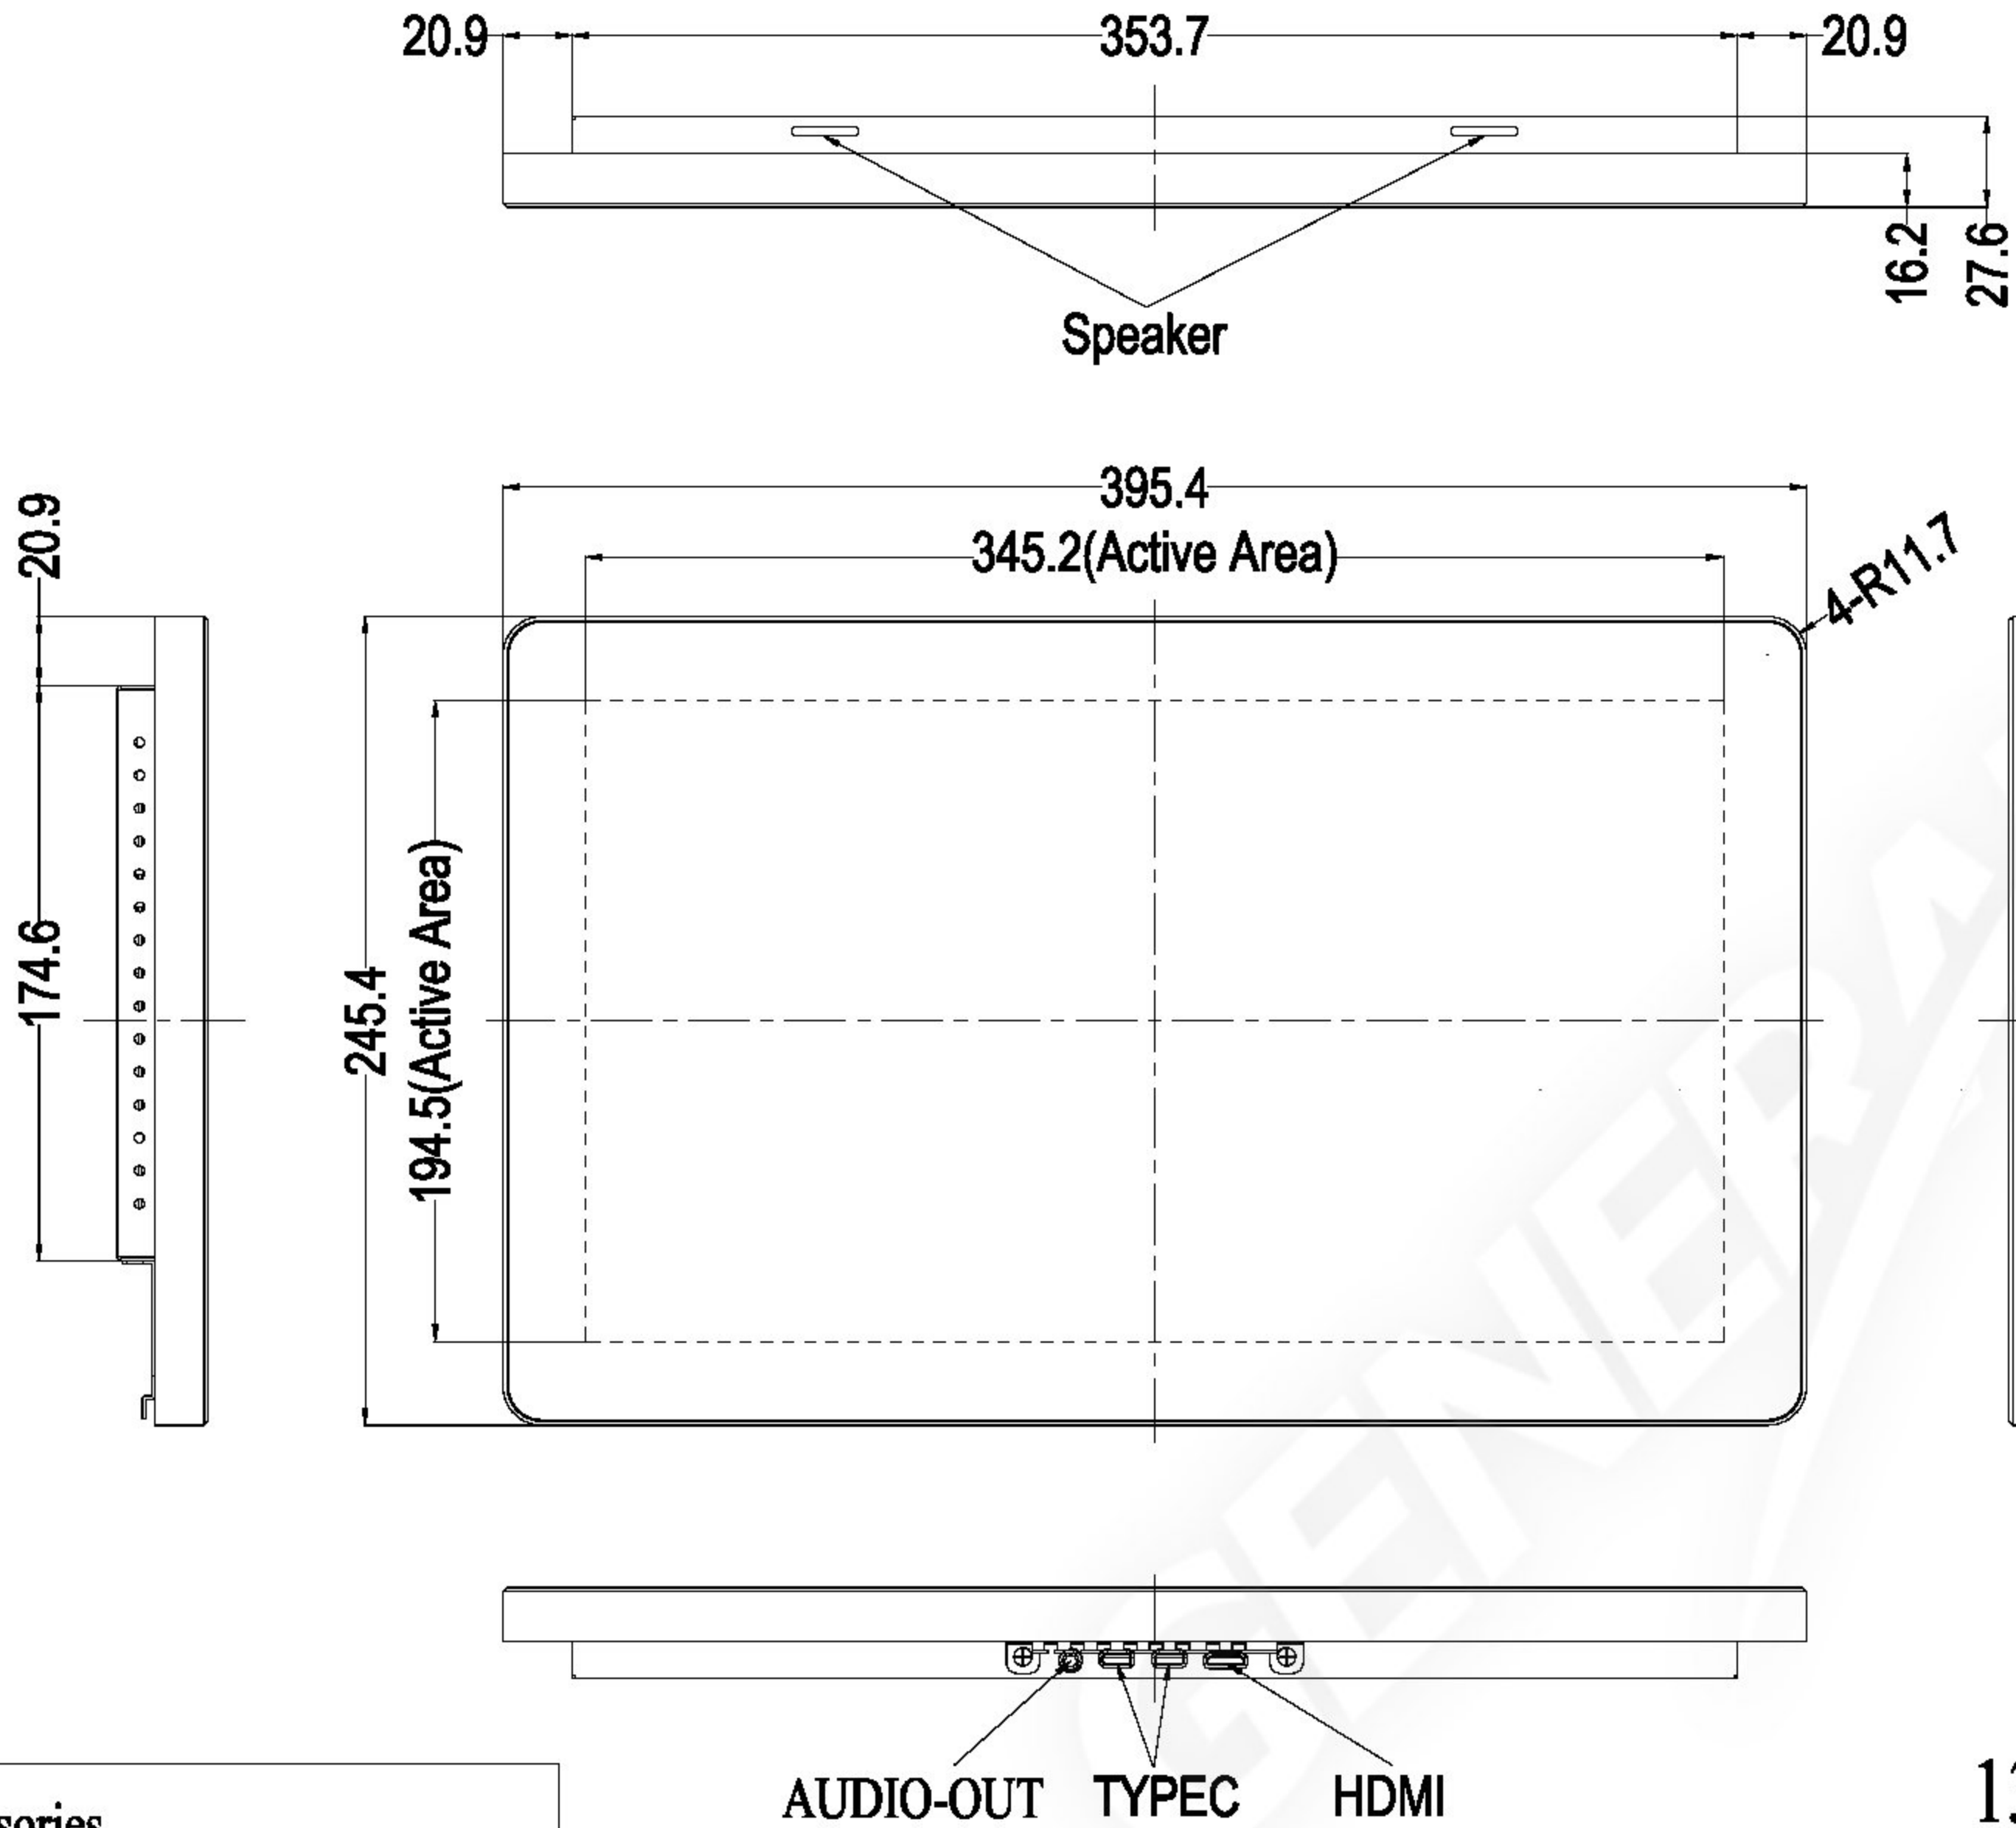

Title: OBL155-RC3CA0-UT320S-1.0

Mark	Revised Contents	Signature
△		

130207224R The Cable Fixing Bracket is optional

Optional Accessories		
Part Number	Description	Qty
130207224R	Cable Fixing Bracket	1
130203390R	M3X5 Screw	4
130400306R	Nylon Cable Tie	4

ALL DIMENSIONS ARE IN MILLIMETERS

GENERAL Touch		GeneralTouch Co., Ltd.			
Specification	External Dimensions	395.4*245.4*27.6	Anti-Glare	Y ☒ N ☐	DESIGNER: Han Jin
Unit	Date	Active Area	DustProof	Y ☐ N ☒	
mm	2022/03/22	Glass Thickness			Checked By: Wang Zhenghua
Projection:		Silk Print Color			
Sheet 2 of 3		Mounting	VESA ☒ Bracket ☐		Approved By: Zhou Bolin
VER: 0.1	Scale: 1:1	Notes			
Tolerance: ±1.0mm		Touch Technology	P-CAP ☒ SAW ☐	IR/PIT ☐ Resistive ☐	
			Non-Touch ☐