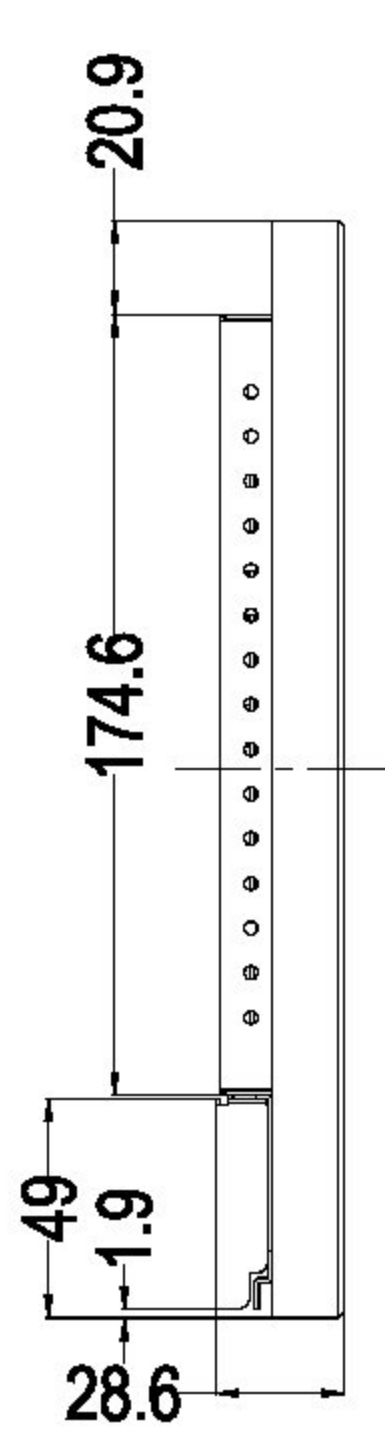

Title: OBL155-RC3CA0-UT320S-1.0

Mark	Revised Contents	Signature
△