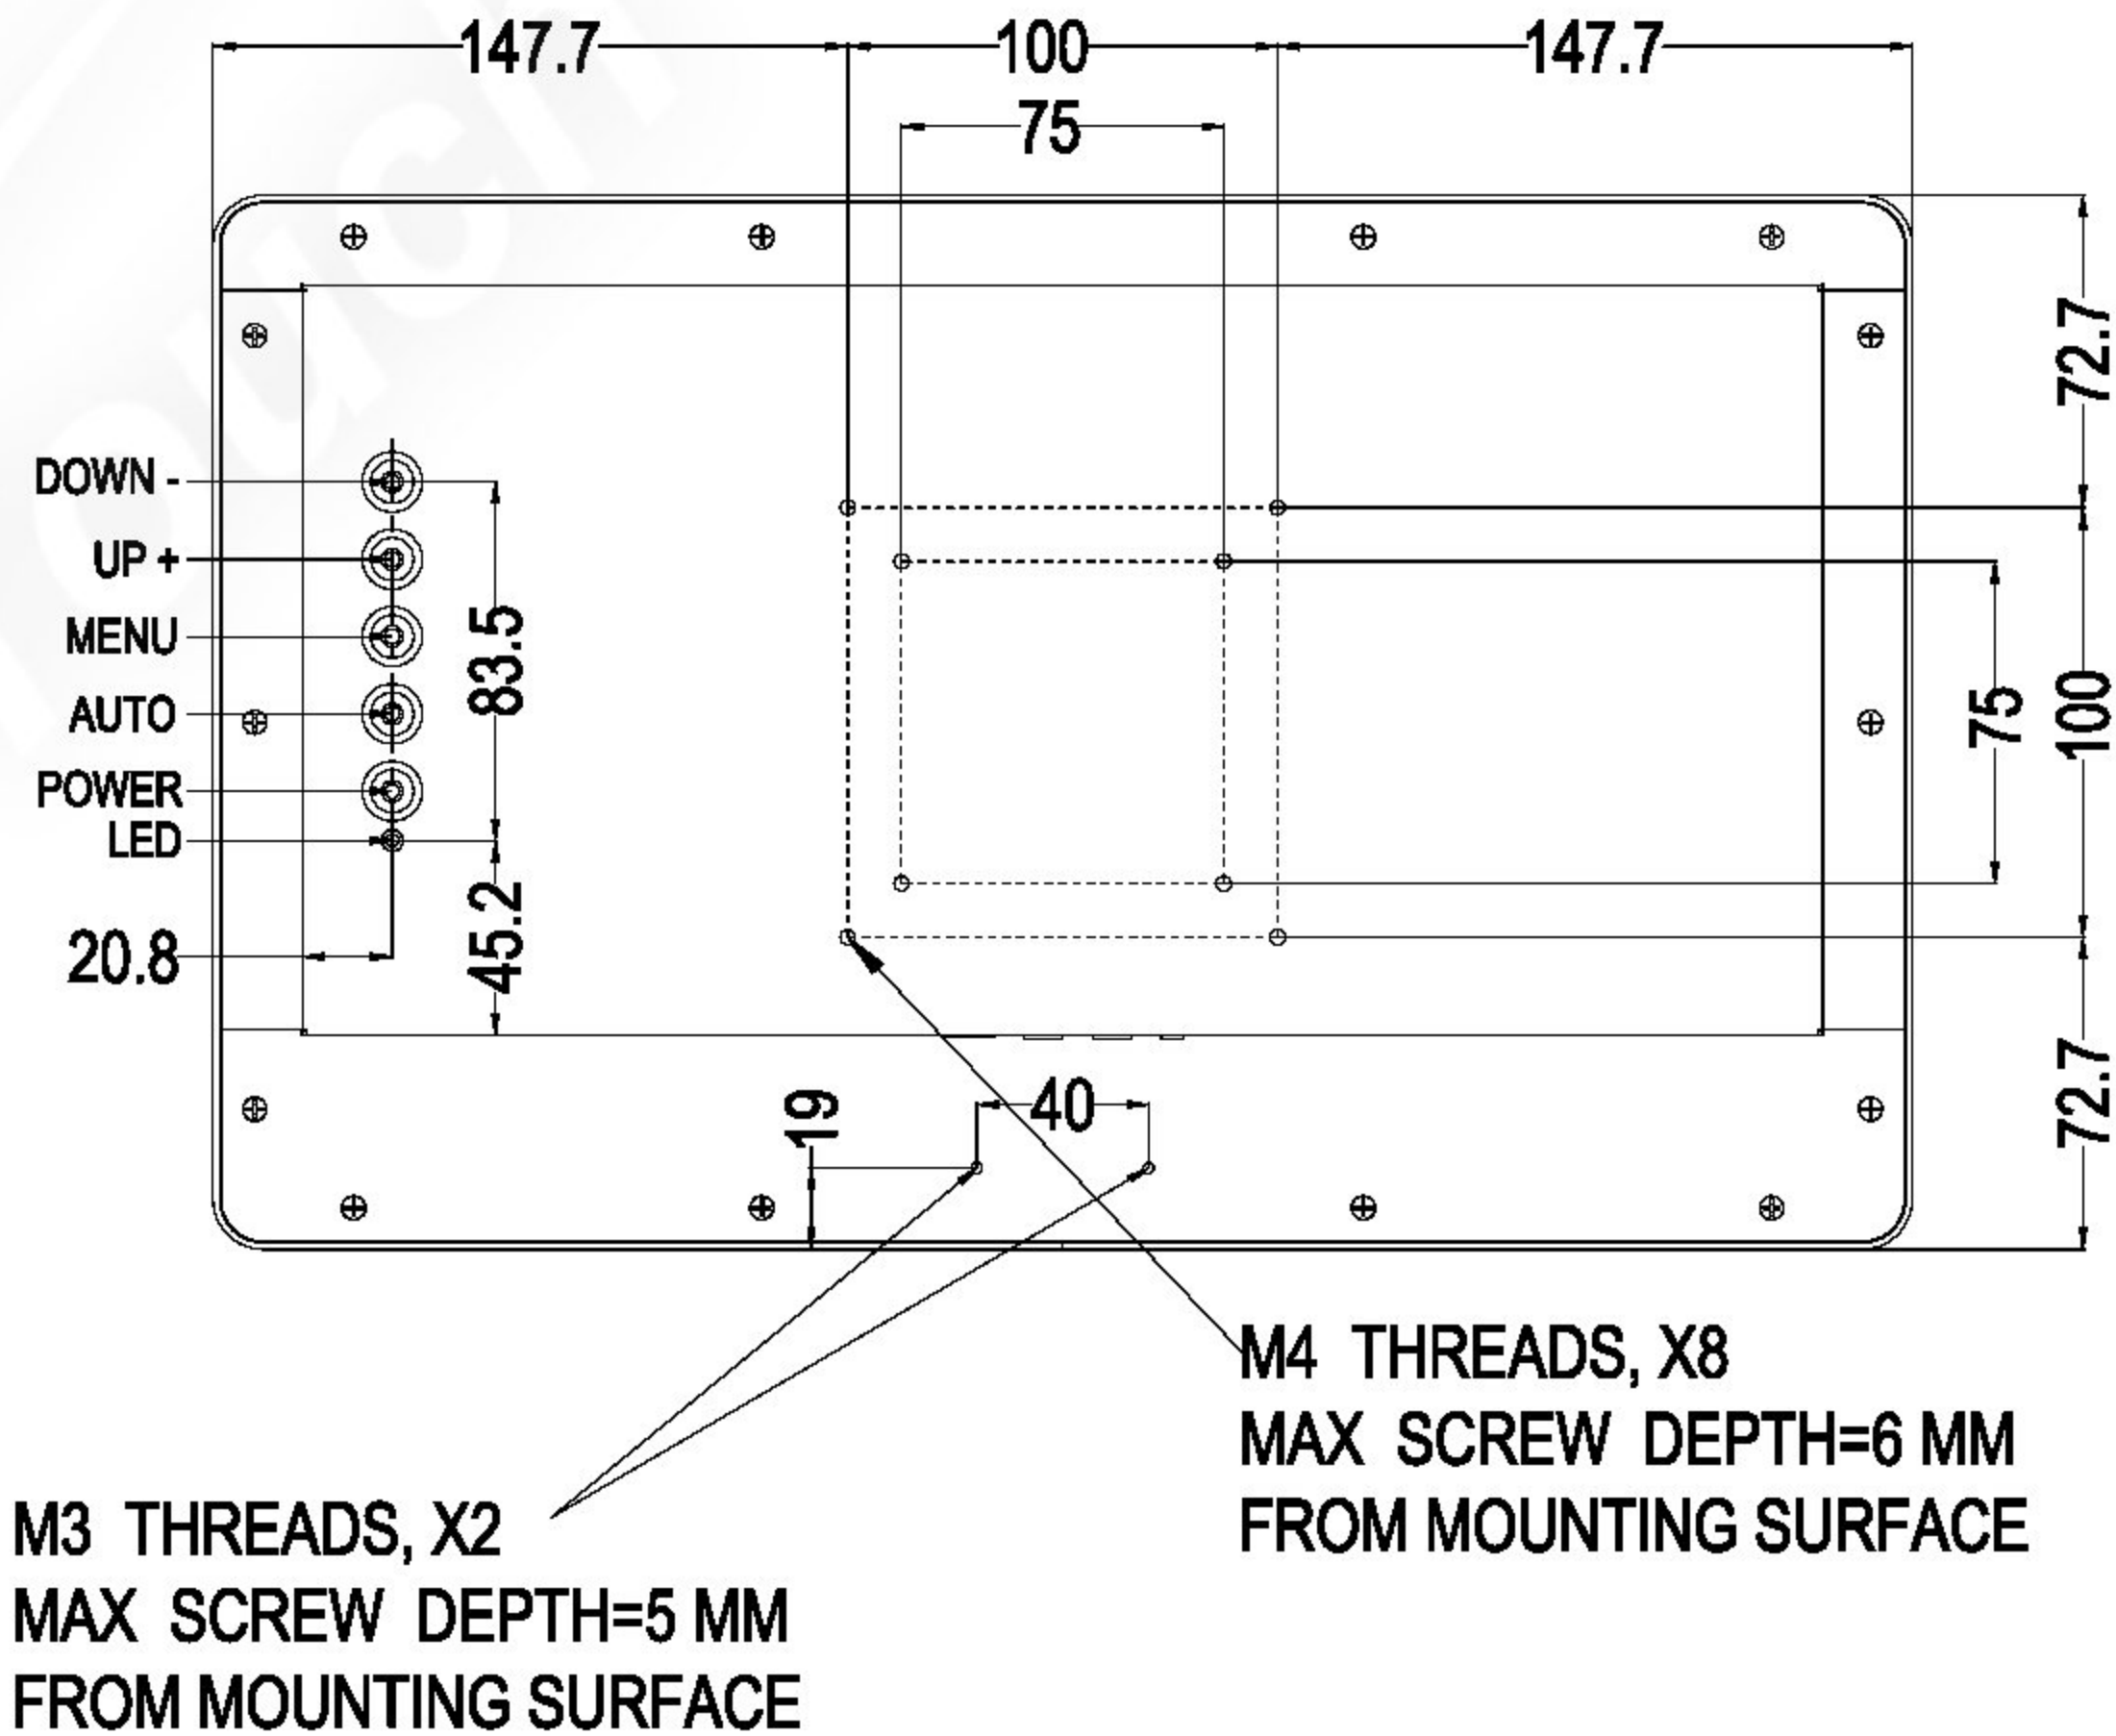

Title: OBL155-RC3CA0-UT320S-1.0

Mark	Revised Contents	Signature
△		

ALL DIMENSIONS ARE IN MILLIMETERS

GENERAL Touch		GeneralTouch Co., Ltd.			
Specification	External Dimensions	395.4*245.4*27.6	Anti-Glare	Y <input checked="" type="checkbox"/> N <input type="checkbox"/>	DESIGNER: Han Jin
Unit	Date	Active Area	DustProof	Y <input type="checkbox"/> N <input checked="" type="checkbox"/>	
mm	2022/03/22	Glass Thickness	1.1		Checked By: Wang Zhenghua
Projection: 		Silk Print Color			
Sheet 1 of 3		Mounting	VESA <input checked="" type="checkbox"/> Bracket <input type="checkbox"/>		Approved By: Zhou Bolin
VER: 0.1	Scale: 1:1	Notes			
Tolerance: ±1.0mm		Touch Technology	P-CAP <input checked="" type="checkbox"/> SAW Resistive		
			Non-Touch		

ALL DIMENSIONS ARE IN MILLIMETERS

GENERAL Touch		GeneralTouch Co., Ltd.			
Specification	External Dimensions	395.4*245.4*27.6	Anti-Glare	Y <input checked="" type="checkbox"/> N <input type="checkbox"/>	DESIGNER: Han Jin
Unit	Date	Active Area	DustProof	Y <input type="checkbox"/> N <input checked="" type="checkbox"/>	
mm	2022/03/22	Glass Thickness			Checked By: Wang Zhenghua
Projection:		Silk Print Color			
Sheet 2 of 3		Mounting	VESA <input checked="" type="checkbox"/> Bracket <input type="checkbox"/>		Approved By: Zhou Bolin
VER: 0.1	Scale: 1:1	Notes			
Tolerance: ±1.0mm		Touch Technology	P-CAP <input checked="" type="checkbox"/> SAW <input type="checkbox"/>	IR/PIT <input type="checkbox"/> Resistive <input type="checkbox"/>	
			Non-Touch <input type="checkbox"/>		