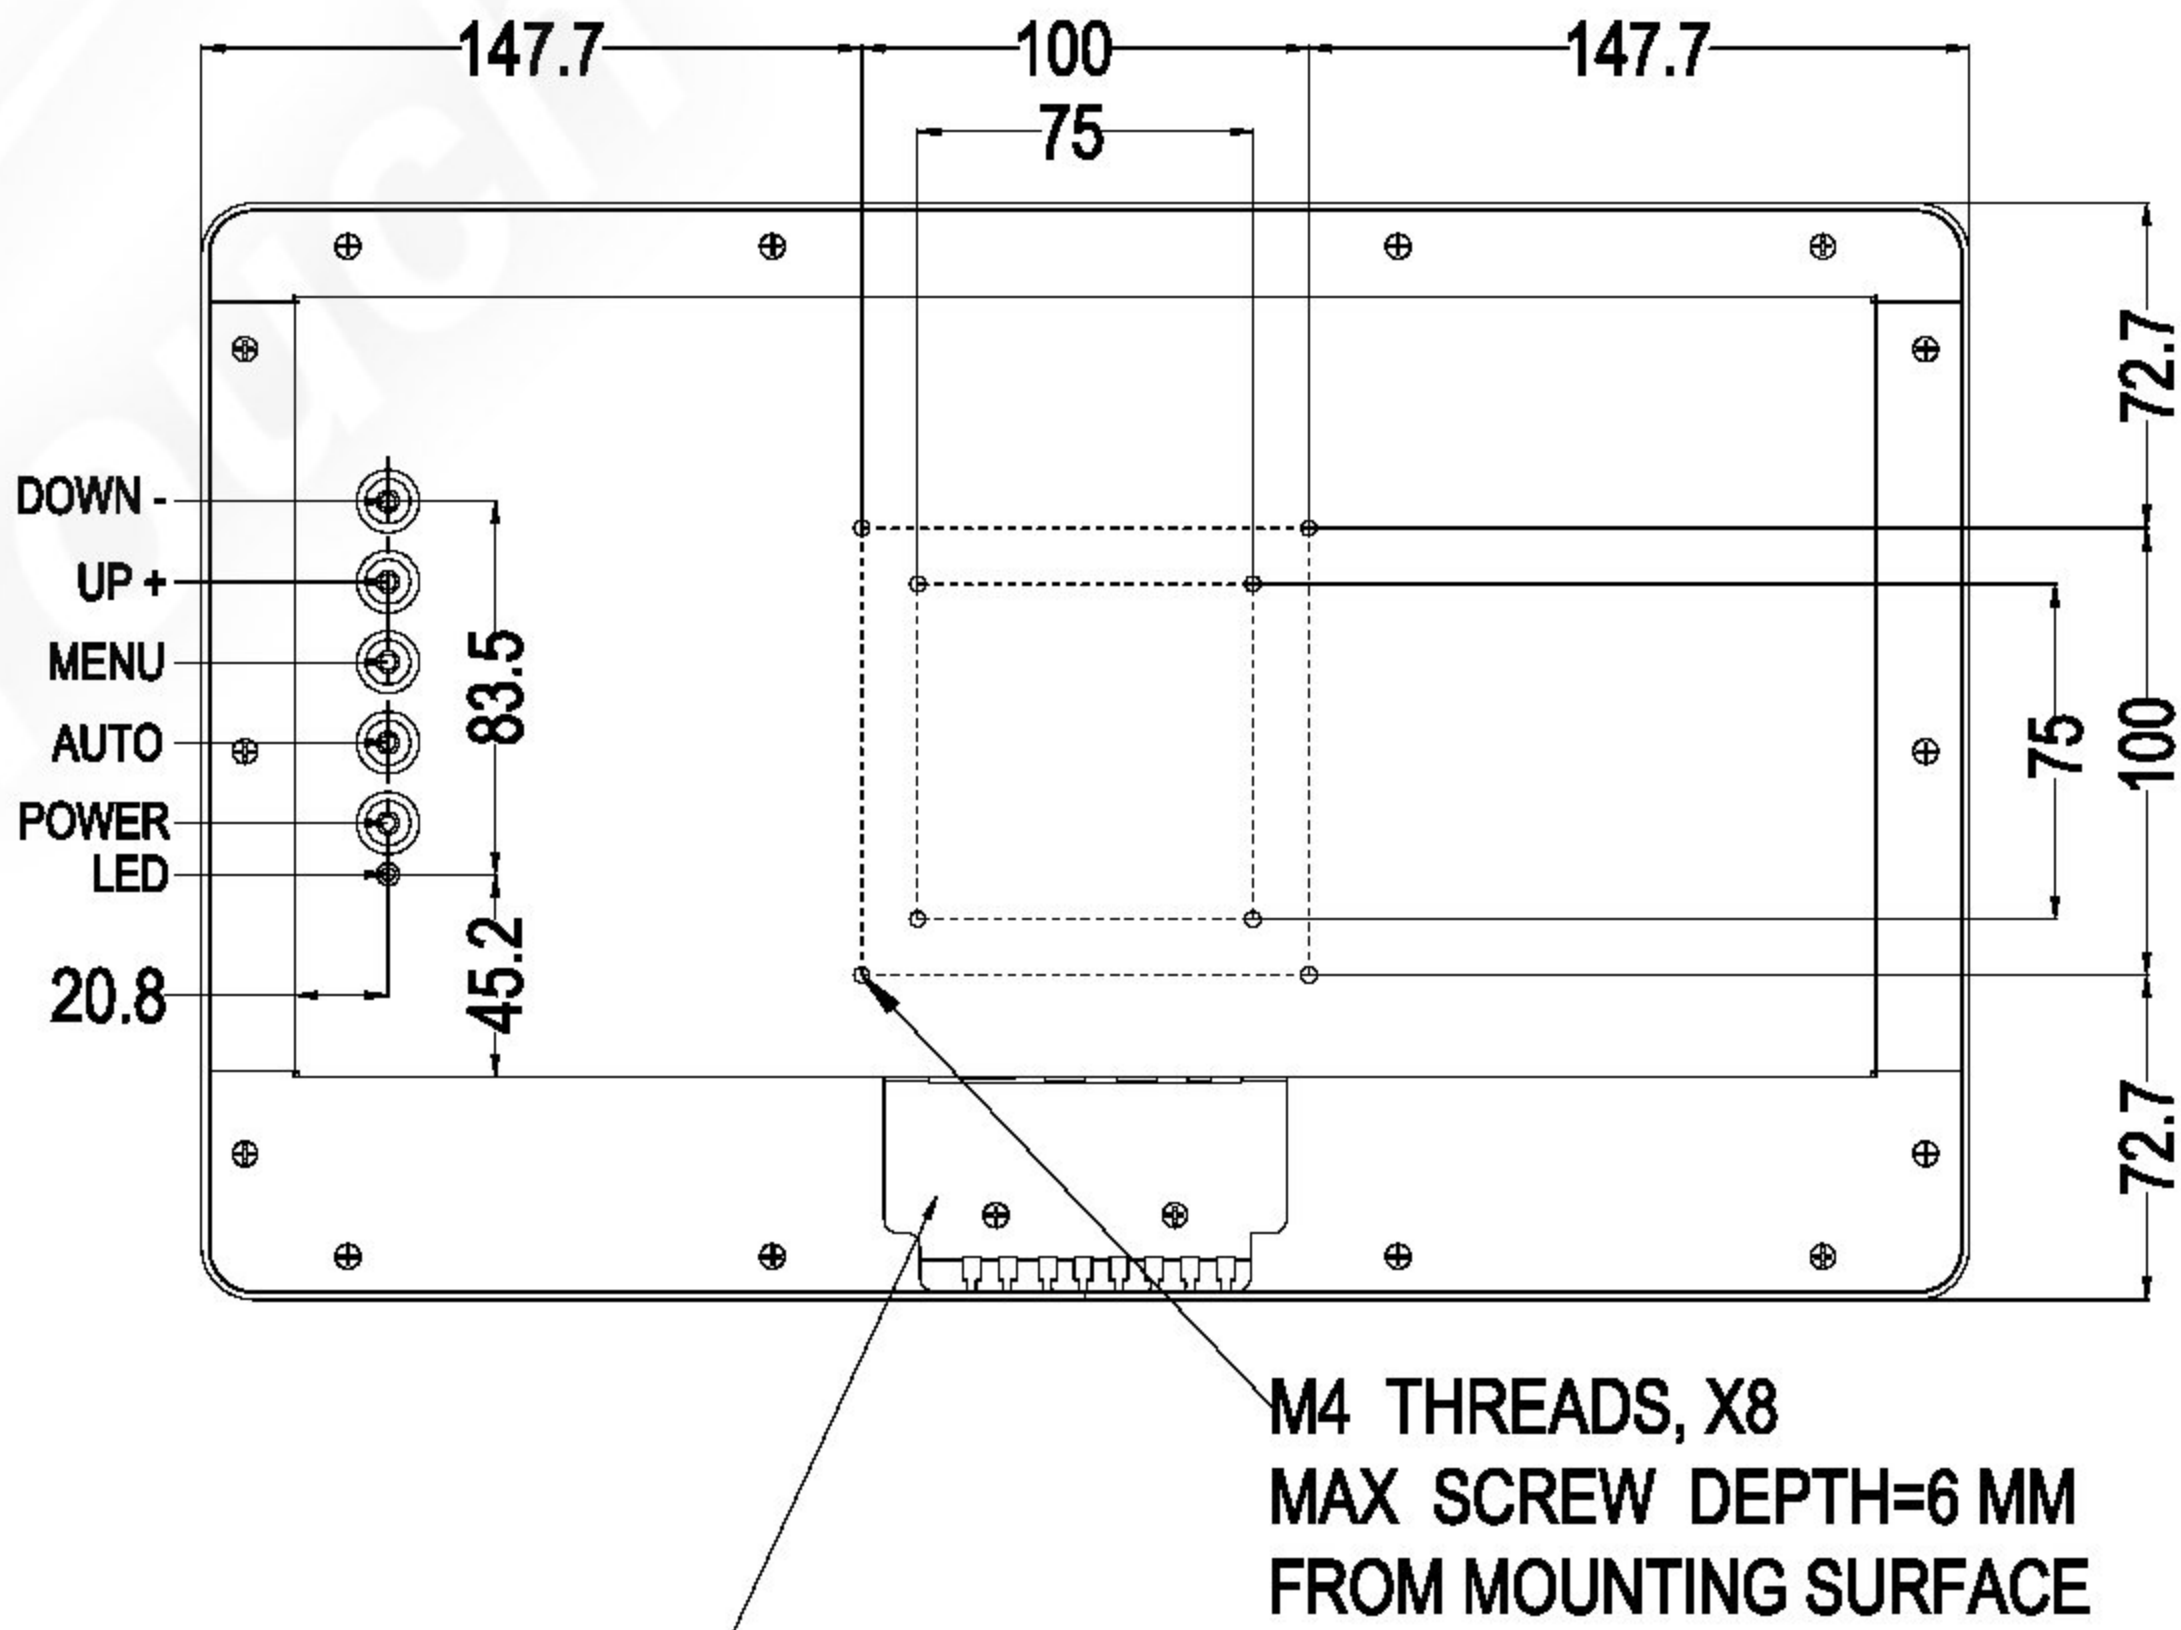

Title: OBL155-RC3CA0-UT320S-1.0

Mark	Revised Contents	Signature
△		

130207224R The Cable Fixing Bracket is optional

Optional Accessories		
Part Number	Description	Qty
130207224R	Cable Fixing Bracket	1
130203390R	M3X5 Screw	4
130400306R	Nylon Cable Tie	4

ALL DIMENSIONS ARE IN MILLIMETERS

GENERAL Touch		GeneralTouch Co., Ltd.			
Specification	External Dimensions	395.4*245.4*27.6	Anti-Glare	Y ☒ N ☐	DESIGNER: Han Jin
Unit	Date	Active Area	DustProof	Y ☐ N ☒	
mm	2022/03/22	Glass Thickness			Checked By: Wang Zhenghua
Projection:		Silk Print Color			
Sheet 2 of 3		Mounting	VESA ☒ Bracket ☐		Approved By: Zhou Bolin
VER: 0.1	Scale: 1:1	Notes			
Tolerance: ±1.0mm		Touch Technology	P-CAP ☒ SAW ☐	IR/PIT ☐ Resistive ☐	
			Non-Touch ☐