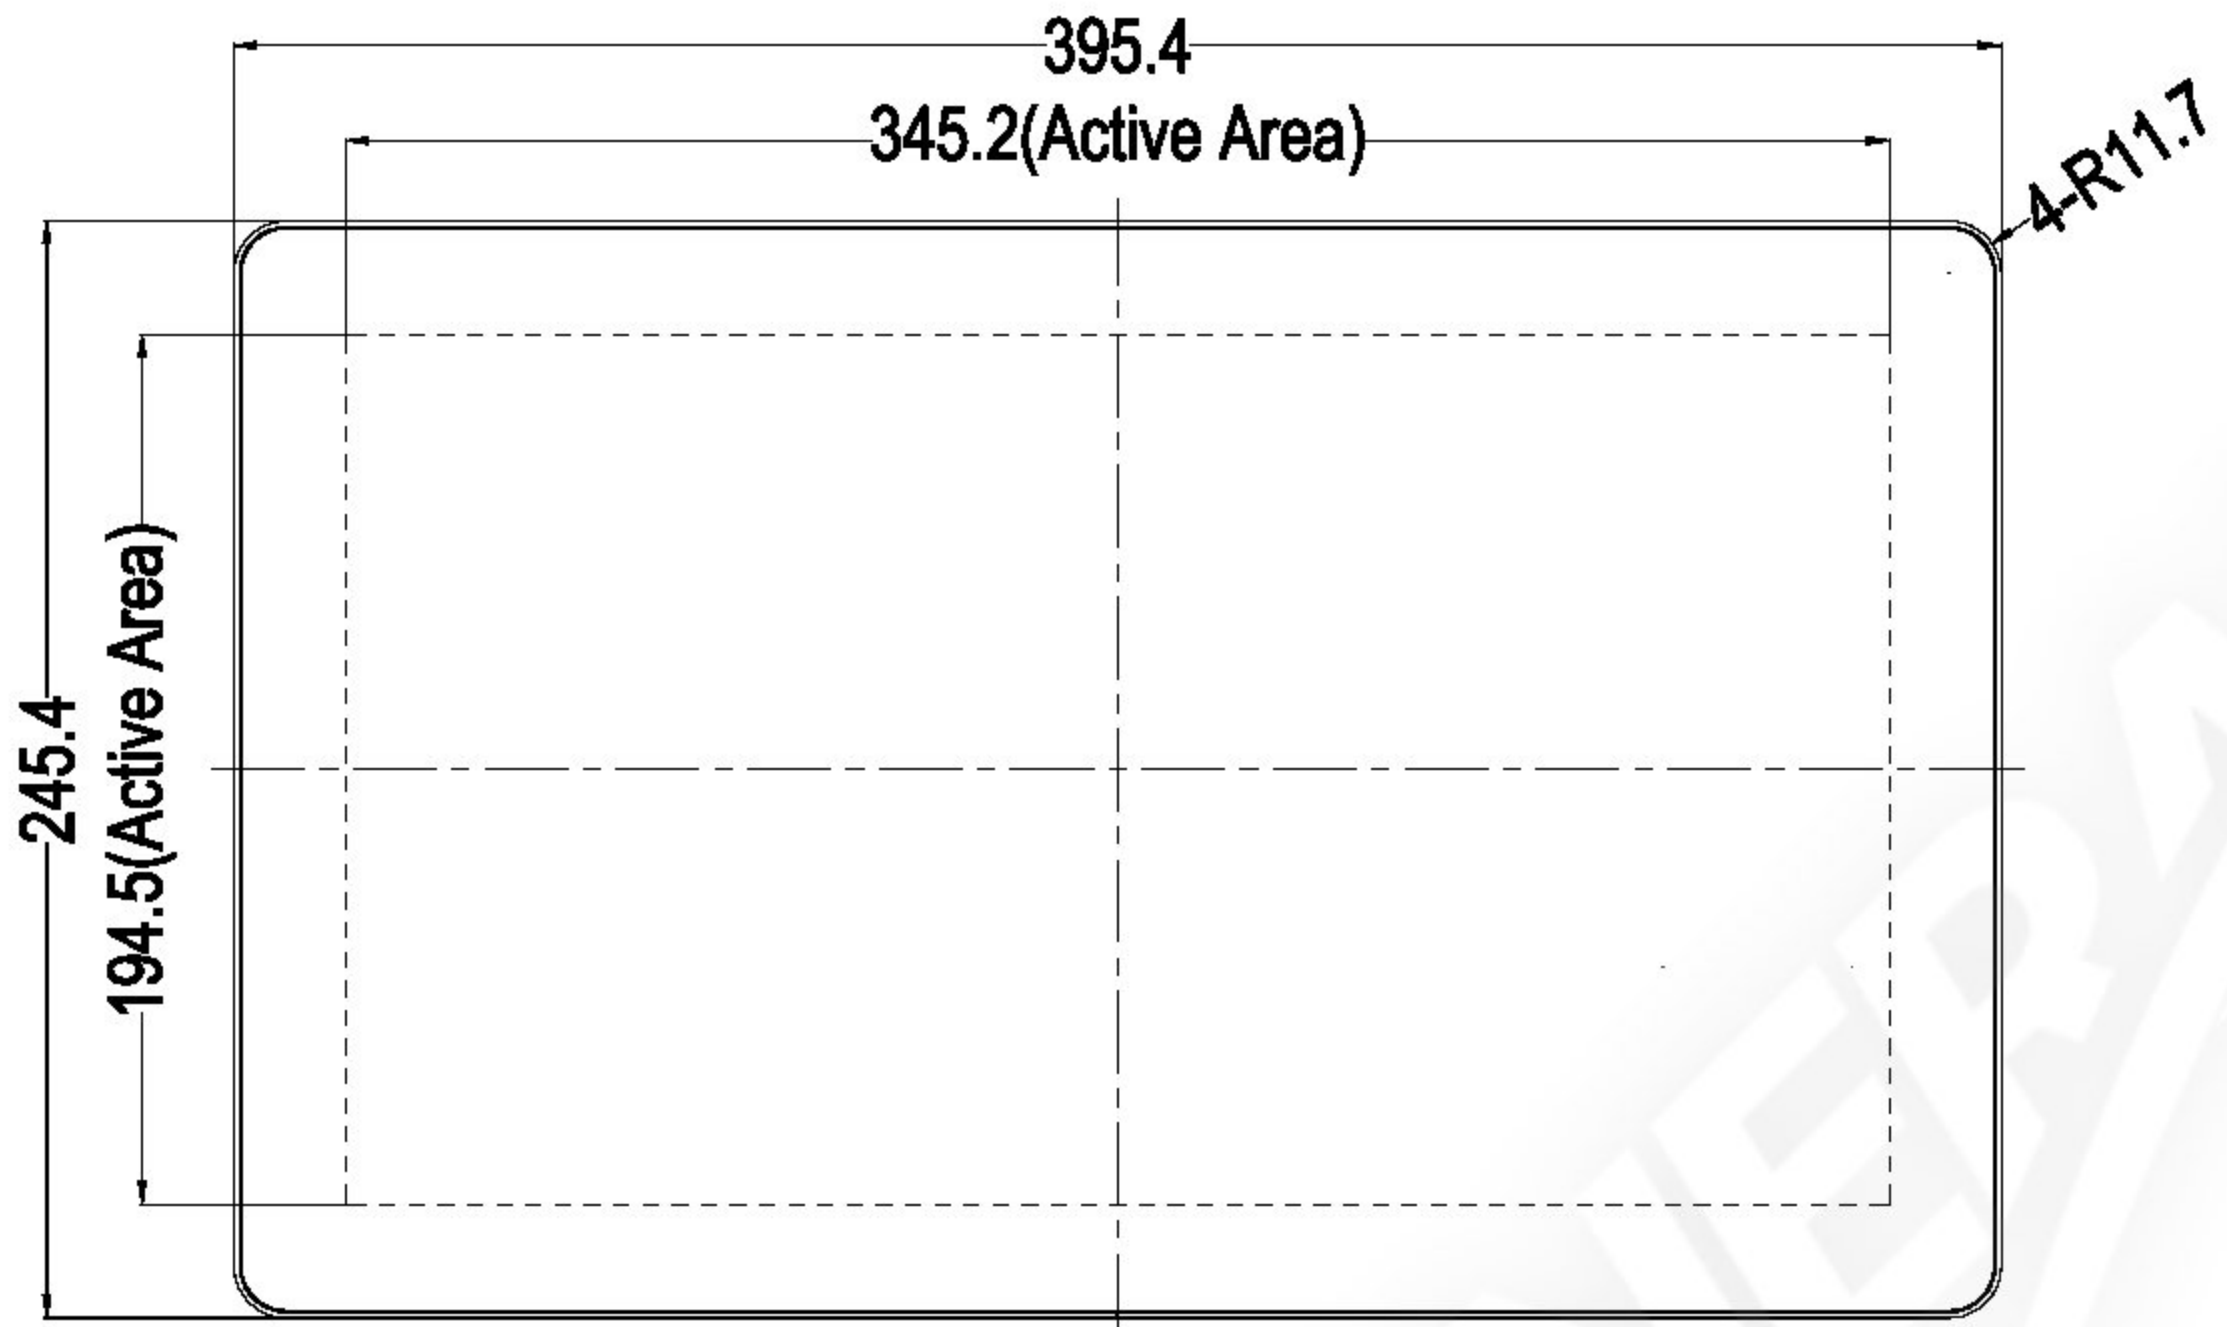

Title: OBL155-RC3CA0-UT320S-1.0

Mark	Revised Contents	Signature
△