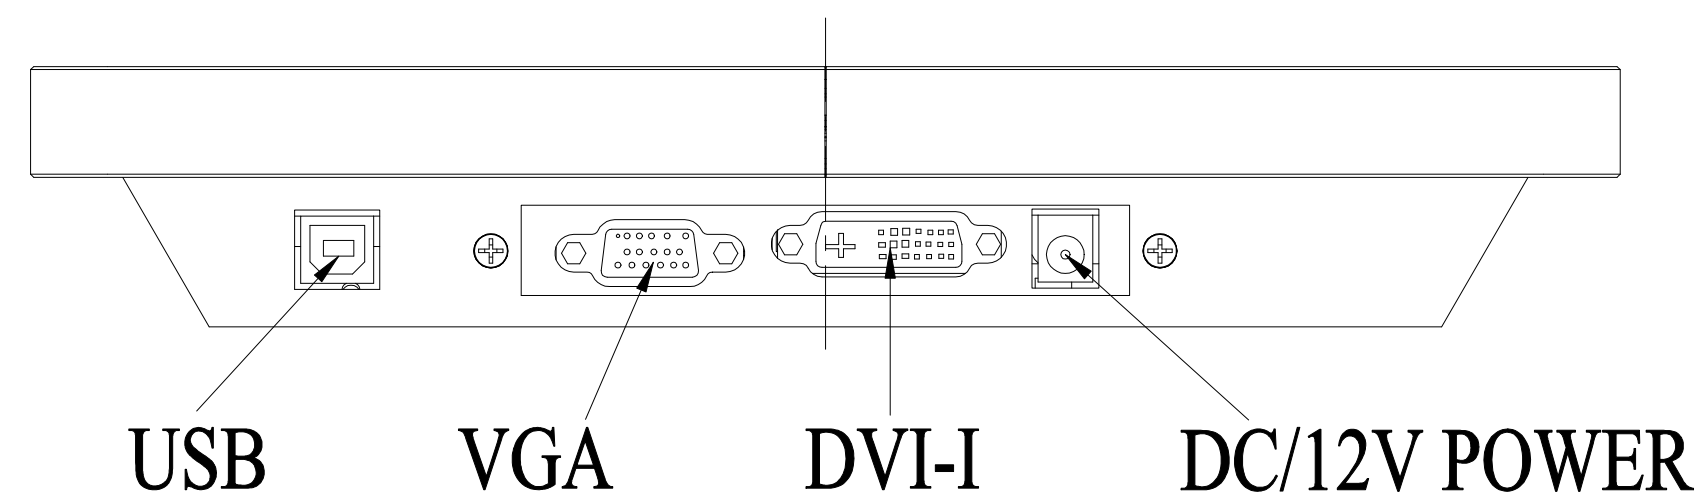

Title: OTL105-RC3000-UC4A00-1.0

Mark	Revised Contents	Signature
△		

M4 Threads, X4
Max Screw Depth=6mm
From Mounting Surface

ALL DIMENSIONS ARE IN MILLIMETERS

GENERAL Touch		GeneralTouch Co., Ltd.			
Specification	External Dimensions	261.3*179.3*42.8	Anti-Glare	Y <input type="checkbox"/> N <input checked="" type="checkbox"/>	Designer:
Unit	Date	Active Area	DustProof	Y <input type="checkbox"/> N <input checked="" type="checkbox"/>	Han Jin
mm	2023/08/23	Glass Thickness			Checked By: Wang Zhenghua
Projection:		Silk Print Color			
Sheet 1 of 1		Mounting	VESA <input checked="" type="checkbox"/>	Bracket <input type="checkbox"/>	Approved By: Zhou Bolin
VER:0.2	Scale: 1:1	Notes			
Tolerance: ±1.0mm		Touch Technology	P-CAP <input checked="" type="checkbox"/>	SAW <input type="checkbox"/>	
			IR/PIT <input type="checkbox"/>	Resistive <input type="checkbox"/>	
			Non-Touch <input type="checkbox"/>		