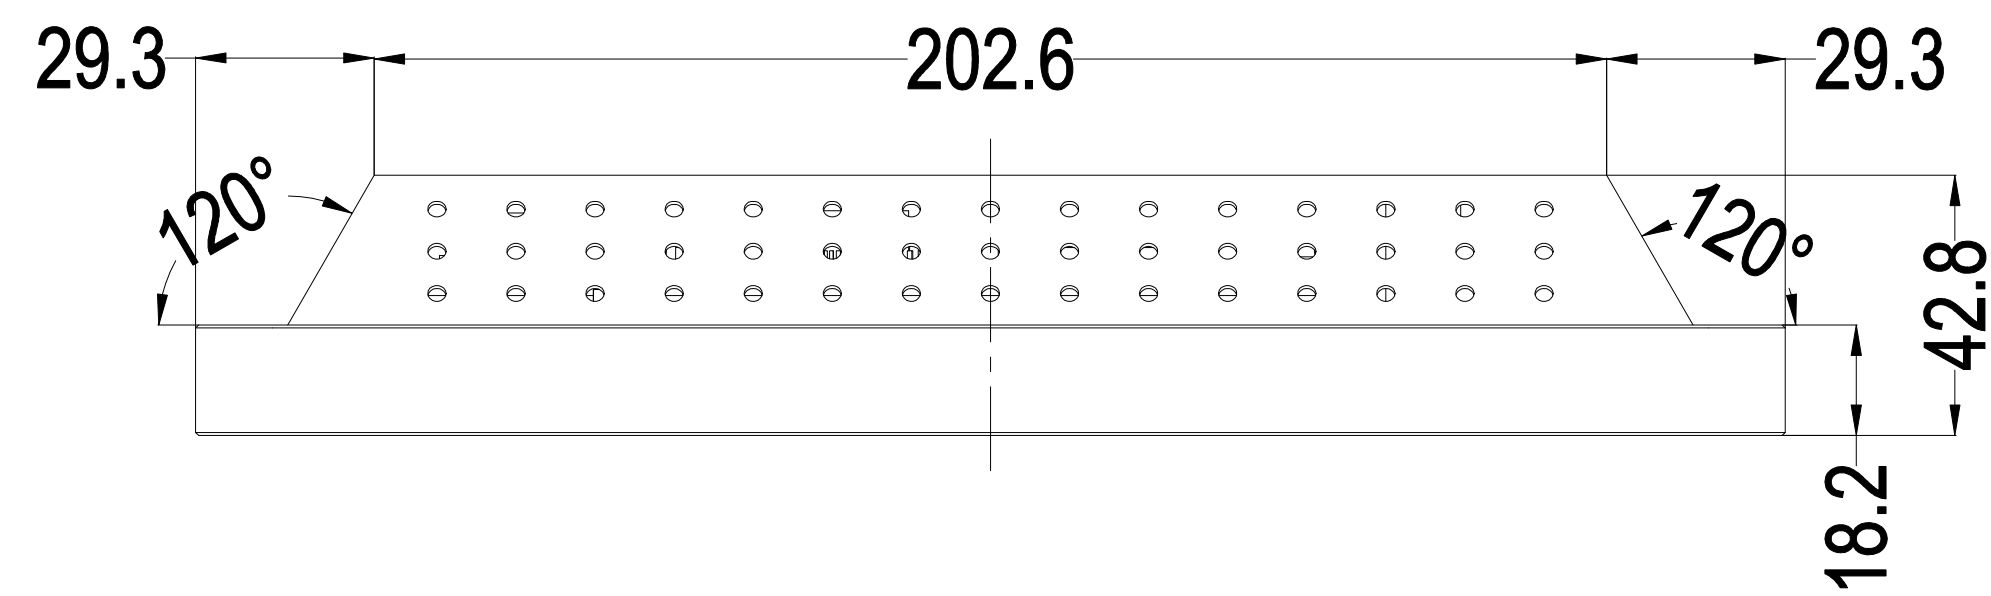

Title: OTL105-RC3000-UC4A00-1.0

Mark	Revised Contents	Signature
△		

M4 Threads, X4
Max Screw Depth=6mm
From Mounting Surface

ALL DIMENSIONS ARE IN MILLIMETERS

GENERAL Touch		GeneralTouch Co., Ltd.			
Specification	External Dimensions	261.3*179.3*42.8	Anti-Glare	Y <input type="checkbox"/> N <input checked="" type="checkbox"/>	Designer:
Unit	Date	Active Area	DustProof	Y <input type="checkbox"/> N <input checked="" type="checkbox"/>	Han Jin
mm	2023/08/23	Glass Thickness			Checked By: Wang Zhenghua
Projection:		Silk Print Color			
Sheet 1 of 1		Mounting	VESA <input checked="" type="checkbox"/>	Bracket <input type="checkbox"/>	Approved By: Zhou Bolin
VER:0.2	Scale: 1:1	Notes			
Tolerance: ±1.0mm		Touch Technology	P-CAP <input checked="" type="checkbox"/>	SAW <input type="checkbox"/>	
			IR/PIT <input type="checkbox"/>	Resistive <input type="checkbox"/>	
			Non-Touch <input type="checkbox"/>		