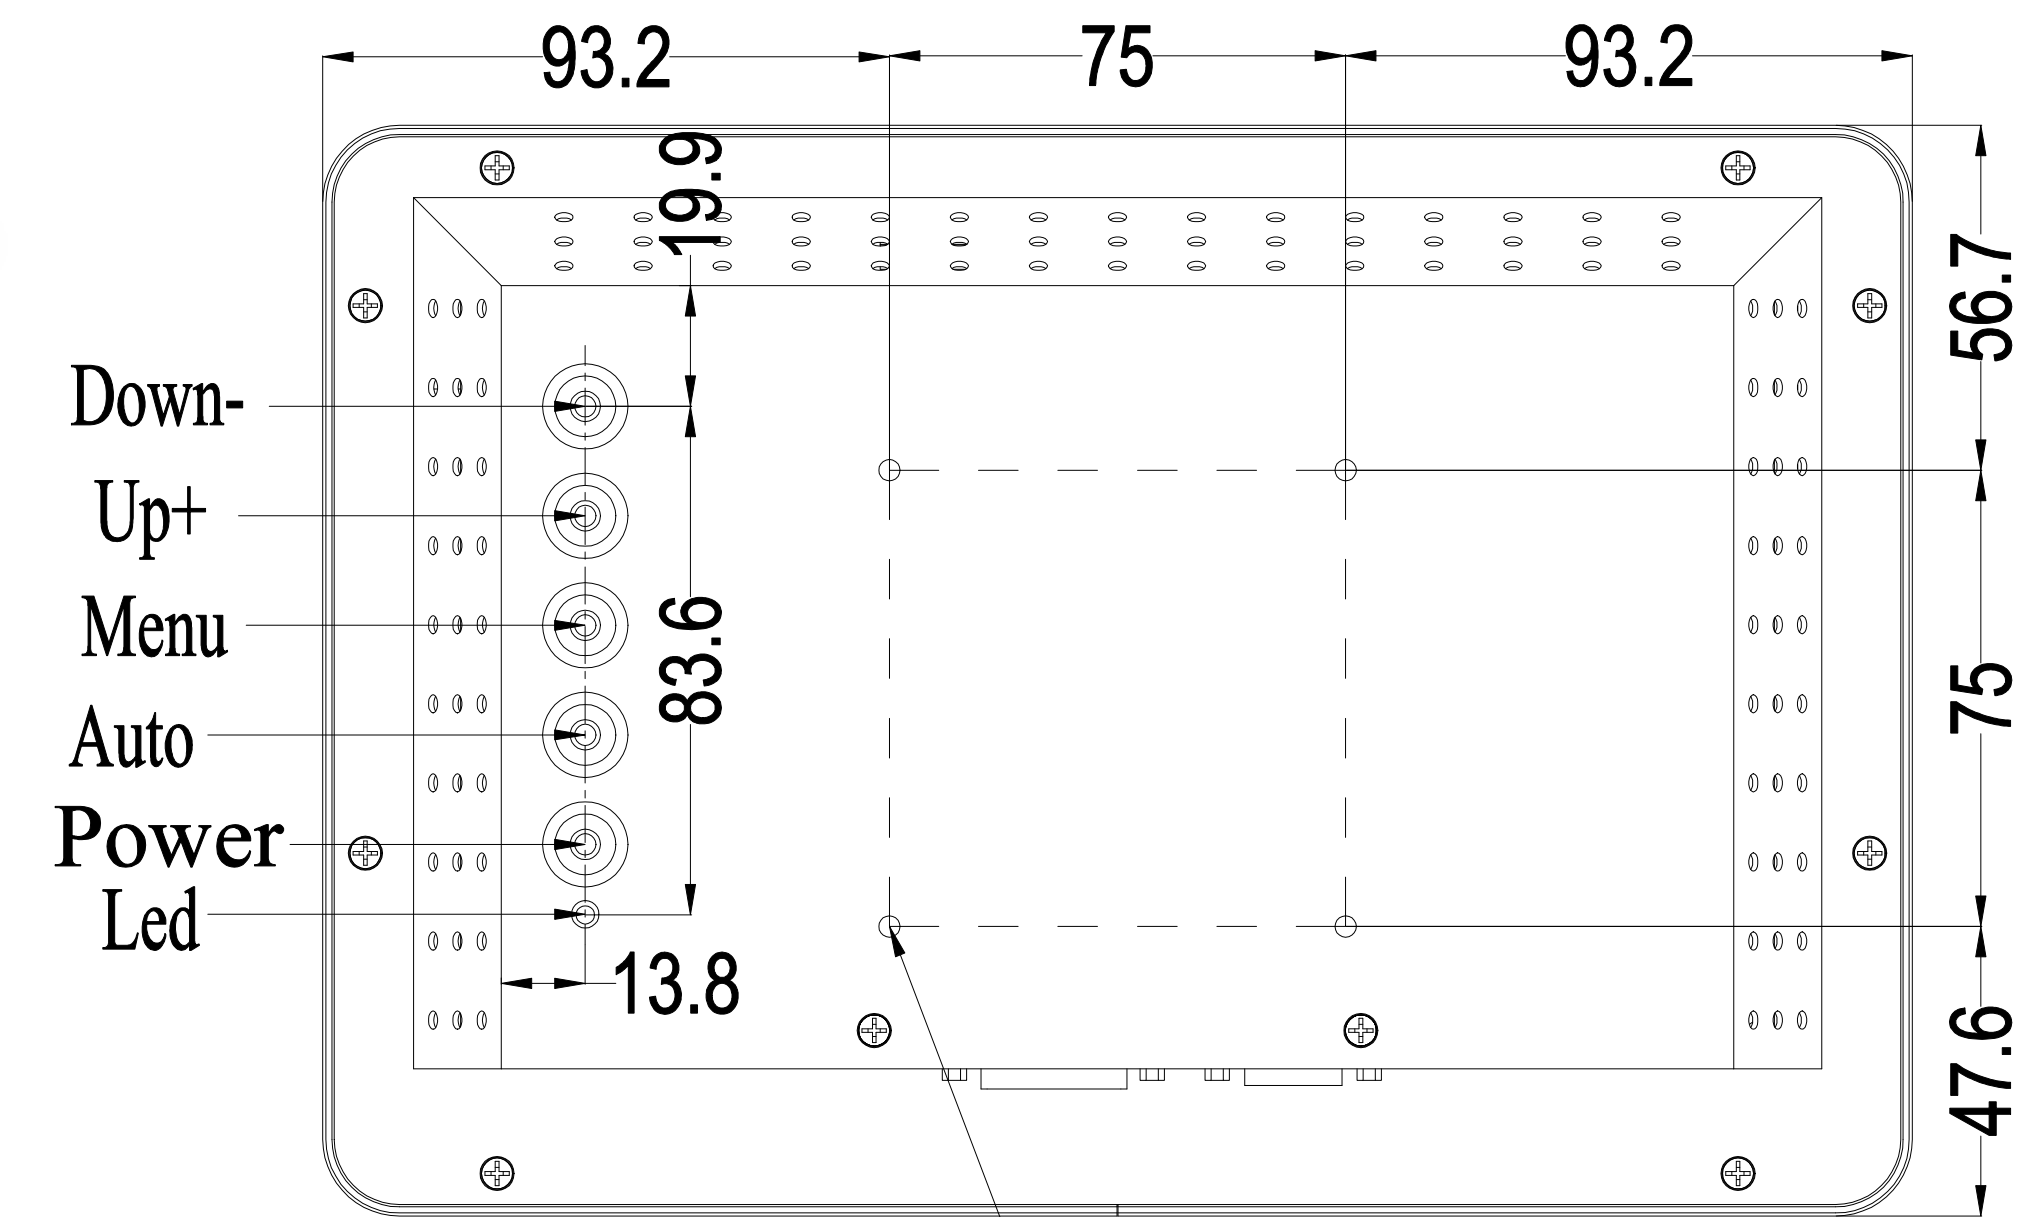

Title: OTL105-RC3000-UC4A00-1.0

Mark	Revised Contents	Signature
△		

M4 Threads, X4
Max Screw Depth=6mm
From Mounting Surface

ALL DIMENSIONS ARE IN MILLIMETERS

GENERAL Touch		GeneralTouch Co., Ltd.			
Specification	External Dimensions	261.3*179.3*42.8	Anti-Glare	Y <input type="checkbox"/> N <input checked="" type="checkbox"/>	Designer:
Unit	Date	Active Area	DustProof	Y <input type="checkbox"/> N <input checked="" type="checkbox"/>	Han Jin
mm	2023/08/23	Glass Thickness			Checked By: Wang Zhenghua
Projection:		Silk Print Color			
Sheet 1 of 1		Mounting	VESA <input checked="" type="checkbox"/>	Bracket <input type="checkbox"/>	Approved By: Zhou Bolin
VER:0.2	Scale: 1:1	Notes			
Tolerance: ±1.0mm		Touch Technology	P-CAP <input checked="" type="checkbox"/>	SAW <input type="checkbox"/>	
			IR/PIT <input type="checkbox"/>	Resistive <input type="checkbox"/>	
			Non-Touch <input type="checkbox"/>		