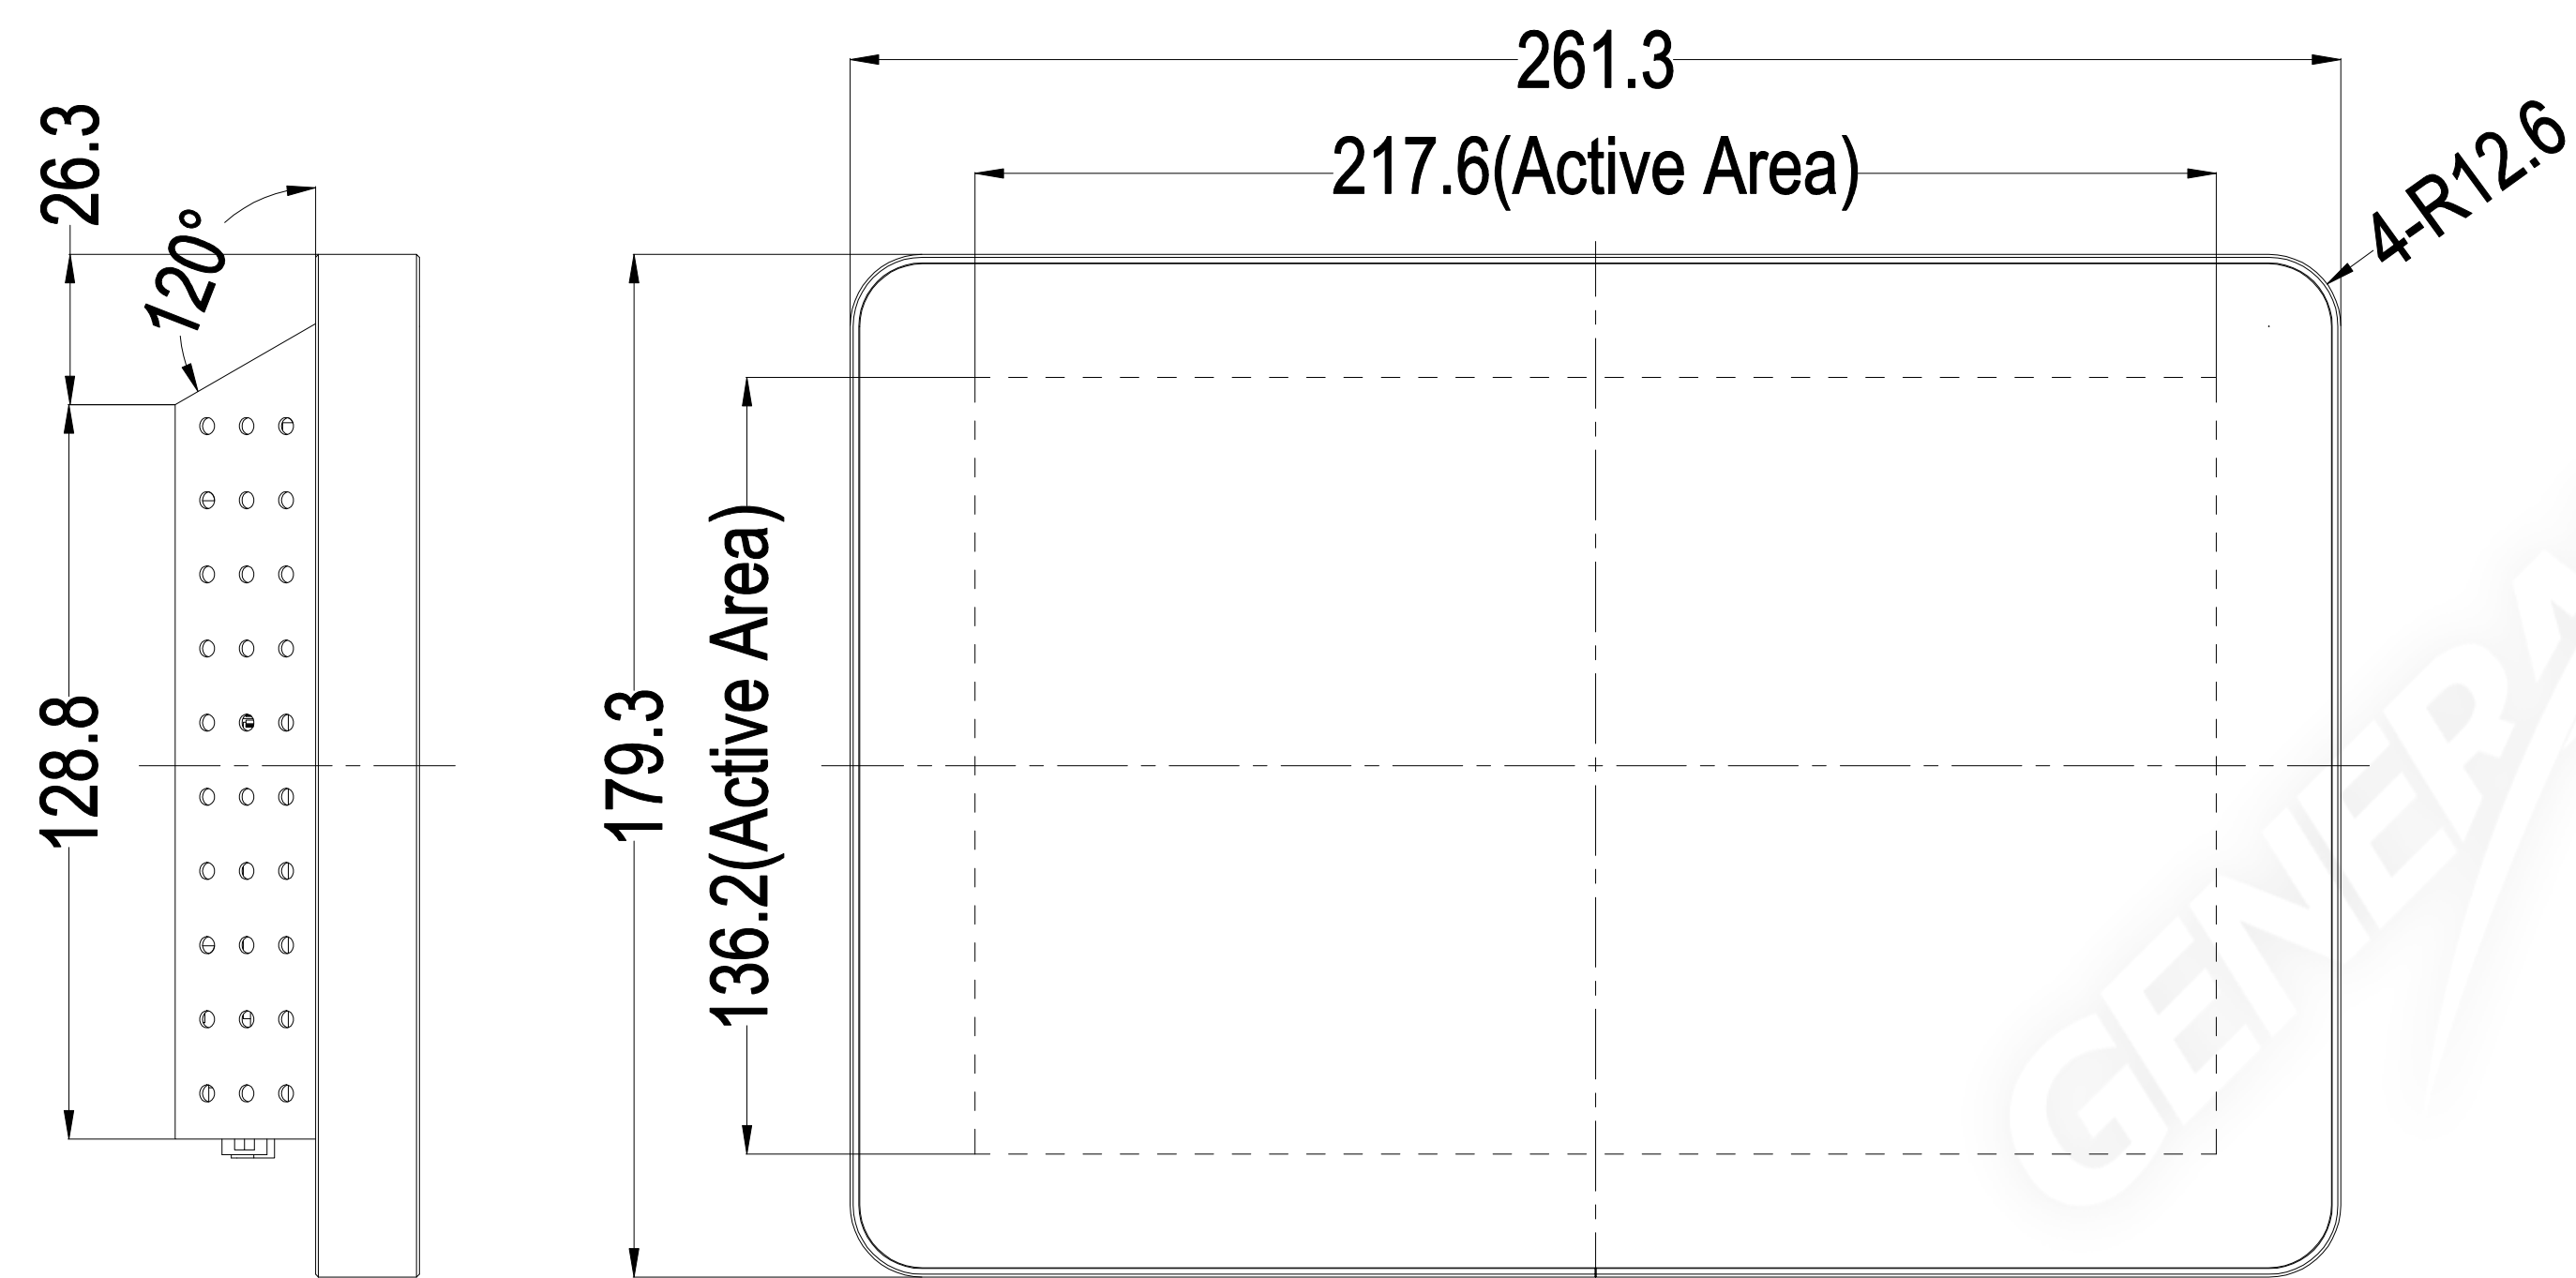

Title: OTL105-RC3000-UC4A00-1.0

Mark	Revised Contents	Signature
△		

M4 Threads, X4
Max Screw Depth=6mm
From Mounting Surface

ALL DIMENSIONS ARE IN MILLIMETERS

GENERAL Touch		GeneralTouch Co., Ltd.			
Specification	External Dimensions	261.3*179.3*42.8	Anti-Glare	Y <input type="checkbox"/> N <input checked="" type="checkbox"/>	Designer:
Unit	Date	Active Area	DustProof	Y <input type="checkbox"/> N <input checked="" type="checkbox"/>	Han Jin
mm	2023/08/23	Glass Thickness			Checked By: Wang Zhenghua
Projection:		Silk Print Color			
Sheet 1 of 1		Mounting	VESA <input checked="" type="checkbox"/>	Bracket <input type="checkbox"/>	Approved By: Zhou Bolin
VER:0.2	Scale: 1:1	Notes			
Tolerance: ±1.0mm		Touch Technology	P-CAP <input checked="" type="checkbox"/>	SAW <input type="checkbox"/>	
			IR/PIT <input type="checkbox"/>	Resistive <input type="checkbox"/>	
			Non-Touch <input type="checkbox"/>		