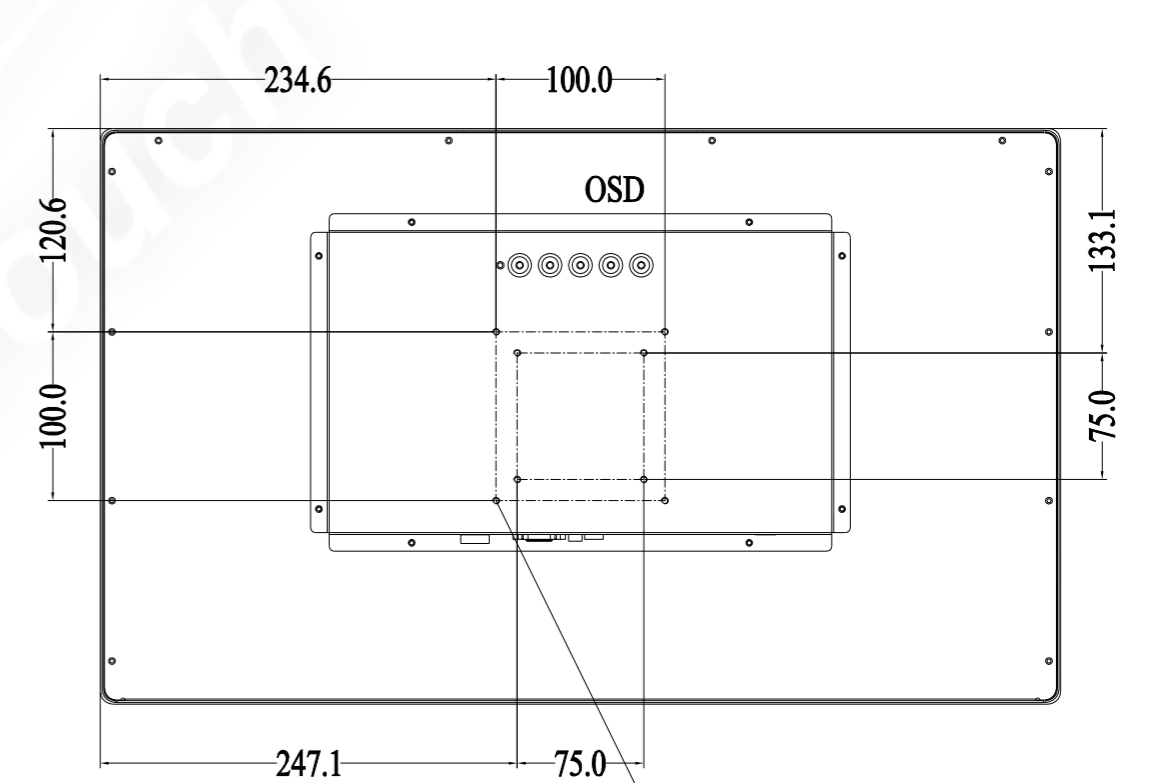

TITLE: OTL246-RC6000-UH4200-1.0

MARK	REVISED CONTENTS	DATE	SIGNATURE
△			
△			

M4 Threads, X8  
Max Screw Depth=6mm  
From Mounting Surface

ALL DIMENSIONS ARE IN MILLIMETERS

GENERAL Touch		GeneralTouch Co.,Ltd.			
SPEC or MATERIAL REMARK	External Dimensions	569.2*341.1*42.0	Anti-Glare	Y <input type="checkbox"/> N <input checked="" type="checkbox"/>	DESIGNER: wang an
UNIT	Active Area	528*297.5	DustPro	Y <input type="checkbox"/> N <input checked="" type="checkbox"/>	
mm	DATE	2022/12/27	Glass Thickness	4mm	CHECKED: WangZhengHua
Projection:	Silk Print Color	Black	Mounting	Vesa <input checked="" type="checkbox"/> Bracket <input checked="" type="checkbox"/>	
SHEET 1 OF 1	NOTES				APPROVED: ZhouboLin
RVE: 0.1	SCALE: 1:1	TOUCH TECHNOLOGY	P-CAP	<input checked="" type="checkbox"/> SAW	
Tolerance: ±1.5mm			IR/PIT	<input type="checkbox"/> RESISTIVE	
			Non-Touch	<input type="checkbox"/>	