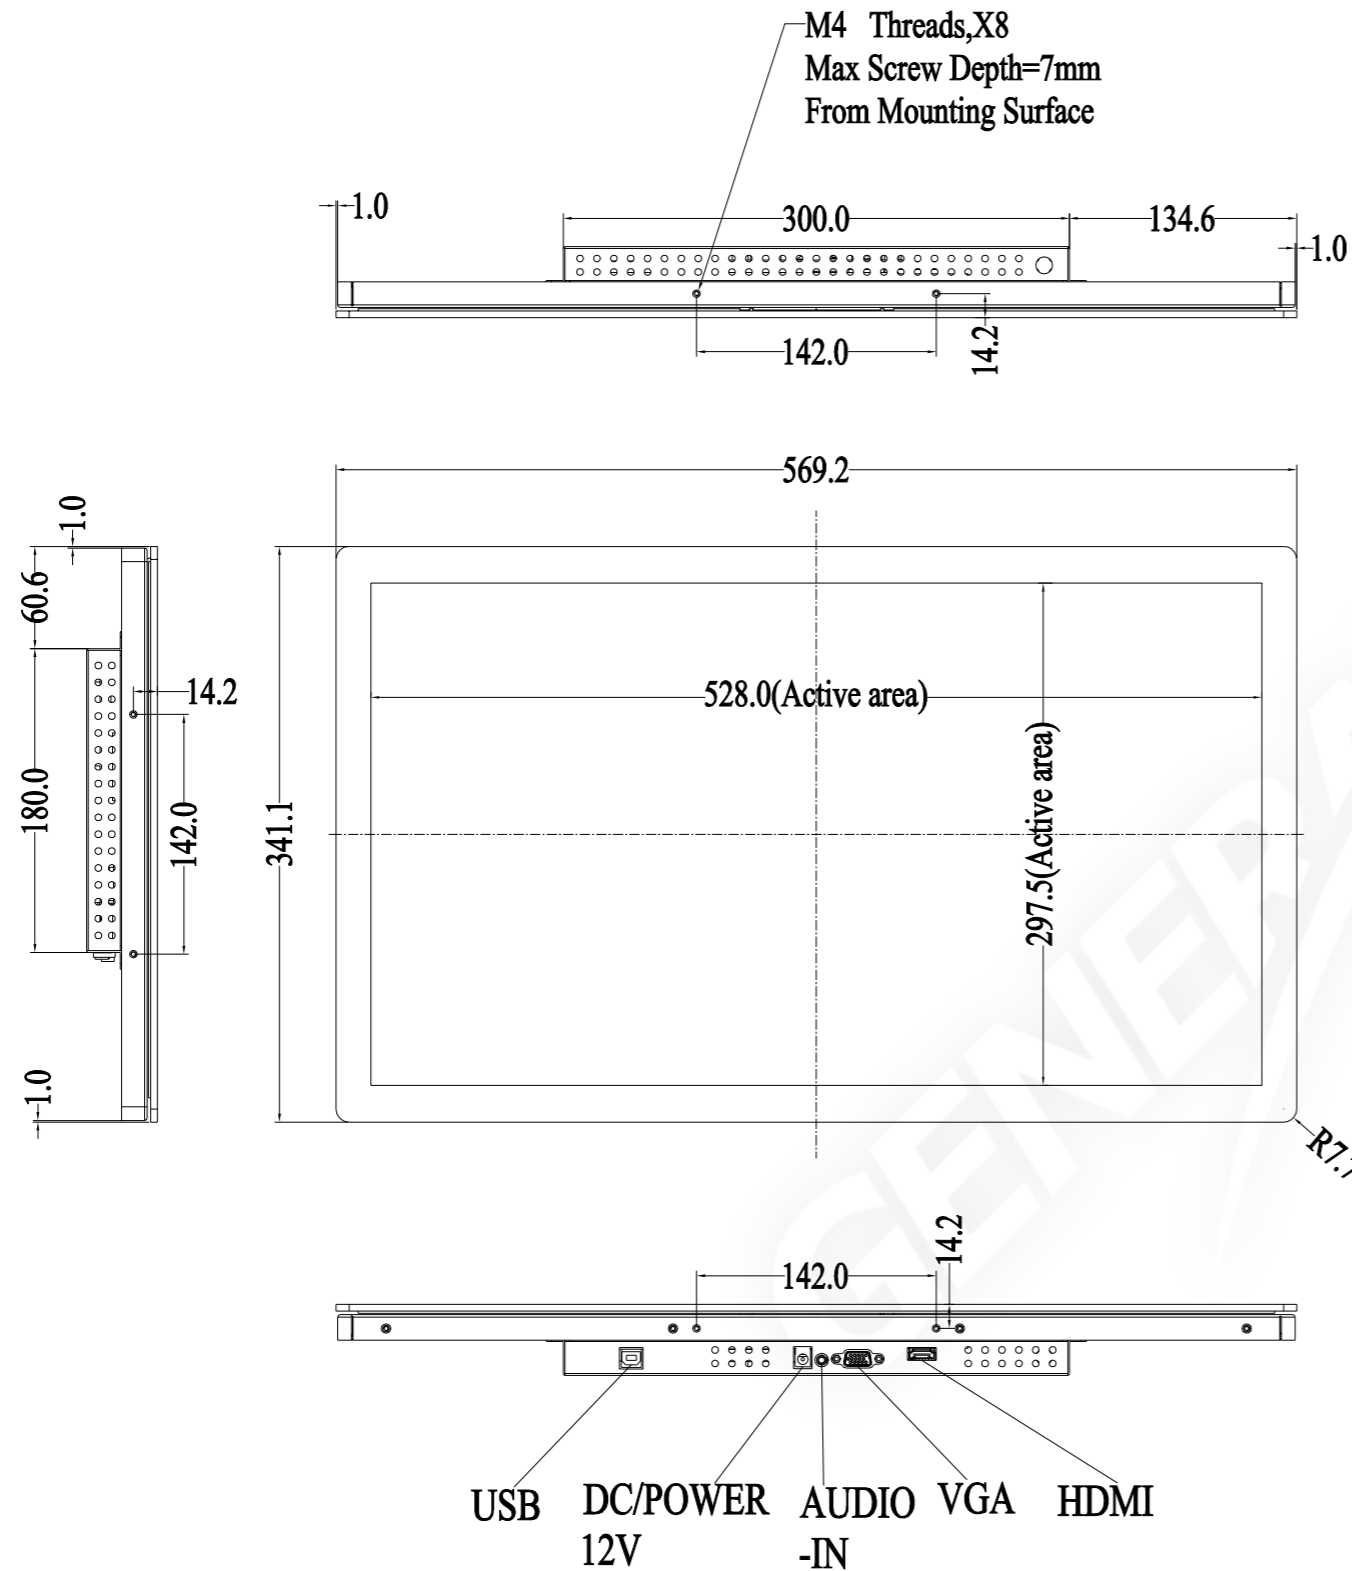

TITLE: OTL246-RC6000-UH4200-1.0

MARK	REVISED CONTENTS	DATE	SIGNATURE
△			
△			

M4 Threads, X8  
Max Screw Depth=6mm  
From Mounting Surface

ALL DIMENSIONS ARE IN MILLIMETERS

GENERAL Touch		GeneralTouch Co.,Ltd.			
SPEC or MATERIAL REMARK	External Dimensions	569.2*341.1*42.0	Anti-Glare	Y <input type="checkbox"/> N <input checked="" type="checkbox"/>	DESIGNER: wang an
UNIT	Active Area	528*297.5	DustPro	Y <input type="checkbox"/> N <input checked="" type="checkbox"/>	
mm	DATE	2022/12/27	Glass Thickness	4mm	CHECKED: WangZhengHua
Projection:	Silk Print Color	Black	Mounting	Vesa <input checked="" type="checkbox"/> Bracket <input checked="" type="checkbox"/>	
SHEET 1 OF 1	NOTES				APPROVED: ZhouboLin
RVE: 0.1	SCALE: 1:1	TOUCH TECHNOLOGY	P-CAP	<input checked="" type="checkbox"/> SAW	
Tolerance: ±1.5mm			IR/PIT	<input type="checkbox"/> RESISTIVE	
			Non-Touch	<input type="checkbox"/>	