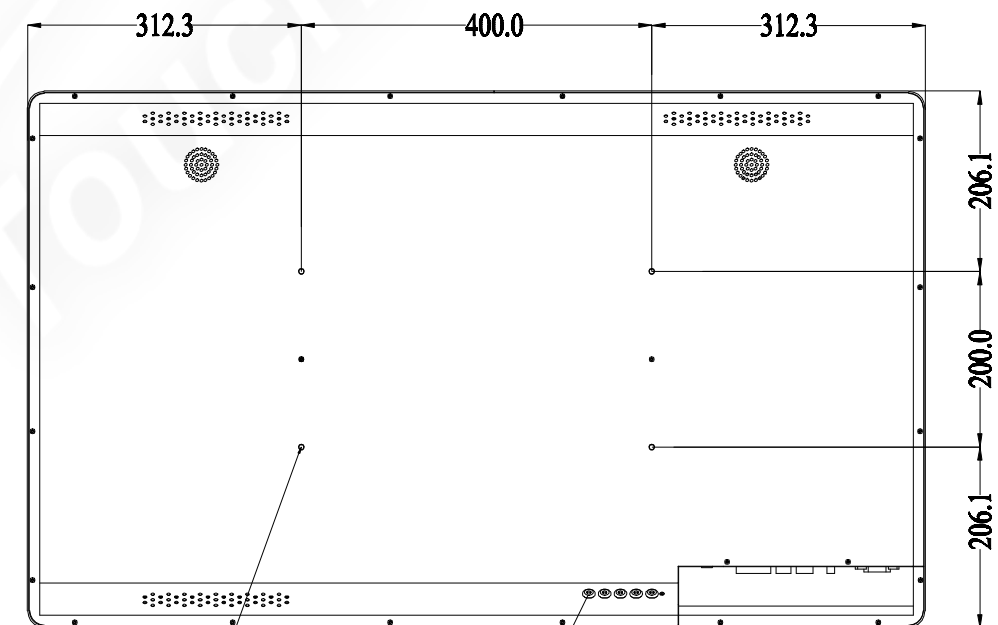

Title: OTL435-RPCZ05-UHPCDAG4

Mark	Revised Contents	Signature
△		

M6 Threads, X4
Max Screw Depth=15mm
From Mounting Surface

OSD

AC/220V POWER AUDIO DP HDMI DVI-I USB

ALL DIMENSIONS ARE IN MILLIMETERS

GENERAL Touch		GeneralTouch Co., Ltd.			
Specification	External Dimensions	1024.5*612.2*59.6	Anti-Glare	Y <input type="checkbox"/> N <input checked="" type="checkbox"/>	Designer:
Unit	Date	Active Area	DustProof	Y <input type="checkbox"/> N <input checked="" type="checkbox"/>	Wang Zhenghua
mm	20220510	Glass Thickness			Checked By:
Projection:		Silk Print Color	Mounting	VESA <input checked="" type="checkbox"/> Bracket <input type="checkbox"/>	Duan Wenbin
Sheet 1 of 1		Notes			Approved By:
VER: 0.3	Scale: 1:1	Touch Technology	P-CAP	<input checked="" type="checkbox"/> SAW	Zhou Bolin
Tolerance: ±1.5mm			IR/PIT	Resistive	
			Non-Touch		