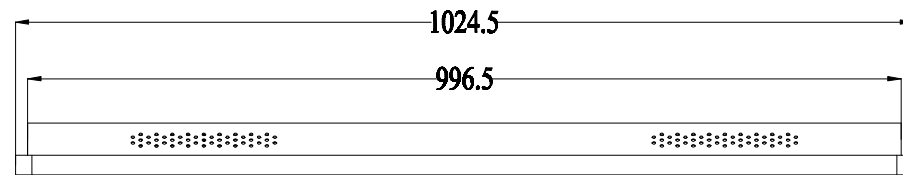

Title: OTL435-RPCZ05-UHPCDAG4

Mark	Revised Contents	Signature
△		

M6 Threads, X4
Max Screw Depth=15mm
From Mounting Surface

OSD

AC/220V POWER AUDIO DP HDMI DVI-I USB

ALL DIMENSIONS ARE IN MILLIMETERS

GENERAL Touch		GeneralTouch Co., Ltd.			
Specification	External Dimensions	1024.5*612.2*59.6	Anti-Glare	Y <input type="checkbox"/> N <input checked="" type="checkbox"/>	Designer:
Unit	Date	Active Area	DustProof	Y <input type="checkbox"/> N <input checked="" type="checkbox"/>	Wang Zhenghua
mm	20220510	Glass Thickness			Checked By:
Projection:		Silk Print Color	Mounting	VESA <input checked="" type="checkbox"/> Bracket <input type="checkbox"/>	Duan Wenbin
Sheet 1 of 1		Notes			Approved By:
VER: 0.3	Scale: 1:1	Touch Technology	P-CAP	<input checked="" type="checkbox"/> SAW	Zhou Bolin
Tolerance: ±1.5mm			IR/PIT	Resistive	
			Non-Touch		