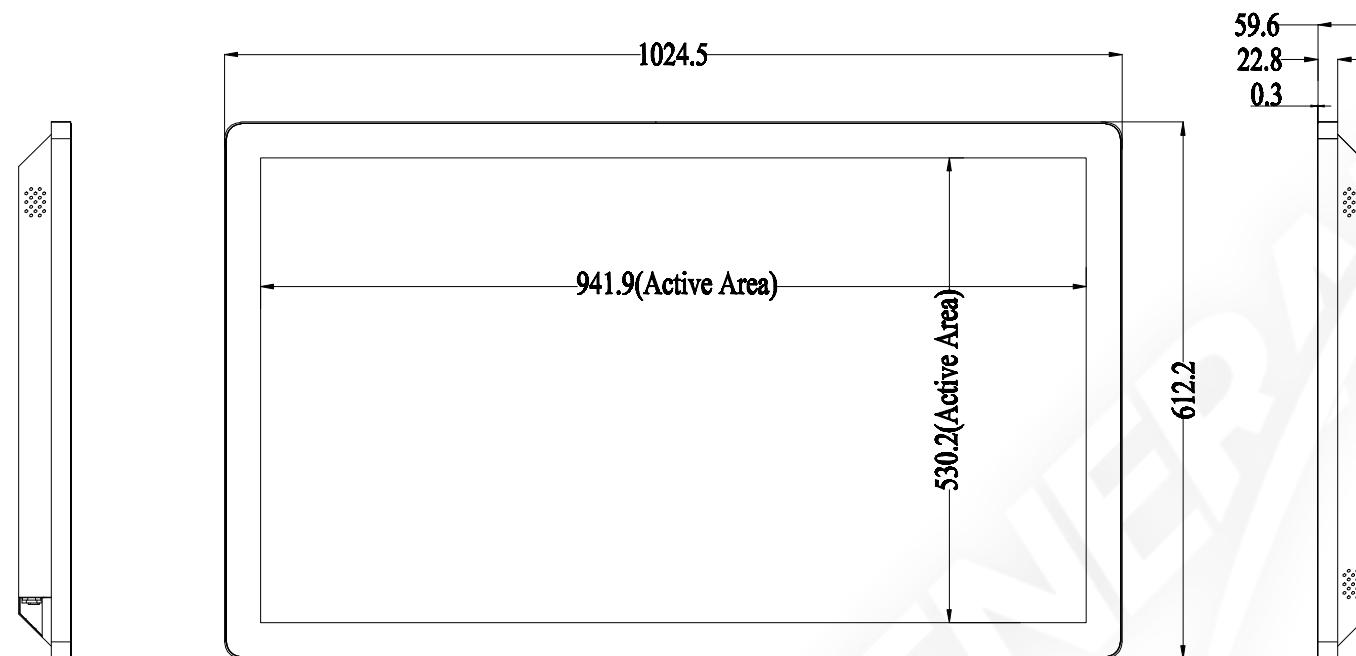

Title: OTL435-RPCZ05-UHPCDAG4

Mark	Revised Contents	Signature
△		

M6 Threads, X4
Max Screw Depth=15mm
From Mounting Surface

OSD

AC/220V POWER AUDIO DP HDMI DVI-I USB

ALL DIMENSIONS ARE IN MILLIMETERS

GENERAL Touch		GeneralTouch Co., Ltd.			
Specification	External Dimensions	1024.5*612.2*59.6	Anti-Glare	Y <input type="checkbox"/> N <input checked="" type="checkbox"/>	Designer:
Unit	Date	Active Area	DustProof	Y <input type="checkbox"/> N <input checked="" type="checkbox"/>	Wang Zhenghua
mm	20220510	Glass Thickness			Checked By:
Projection:		Silk Print Color	Mounting	VESA <input checked="" type="checkbox"/> Bracket <input type="checkbox"/>	Duan Wenbin
Sheet 1 of 1		Notes			Approved By:
VER: 0.3	Scale: 1:1	Touch Technology	P-CAP	<input checked="" type="checkbox"/> SAW	Zhou Bolin
Tolerance: ±1.5mm			IR/PIT	Resistive	
			Non-Touch		