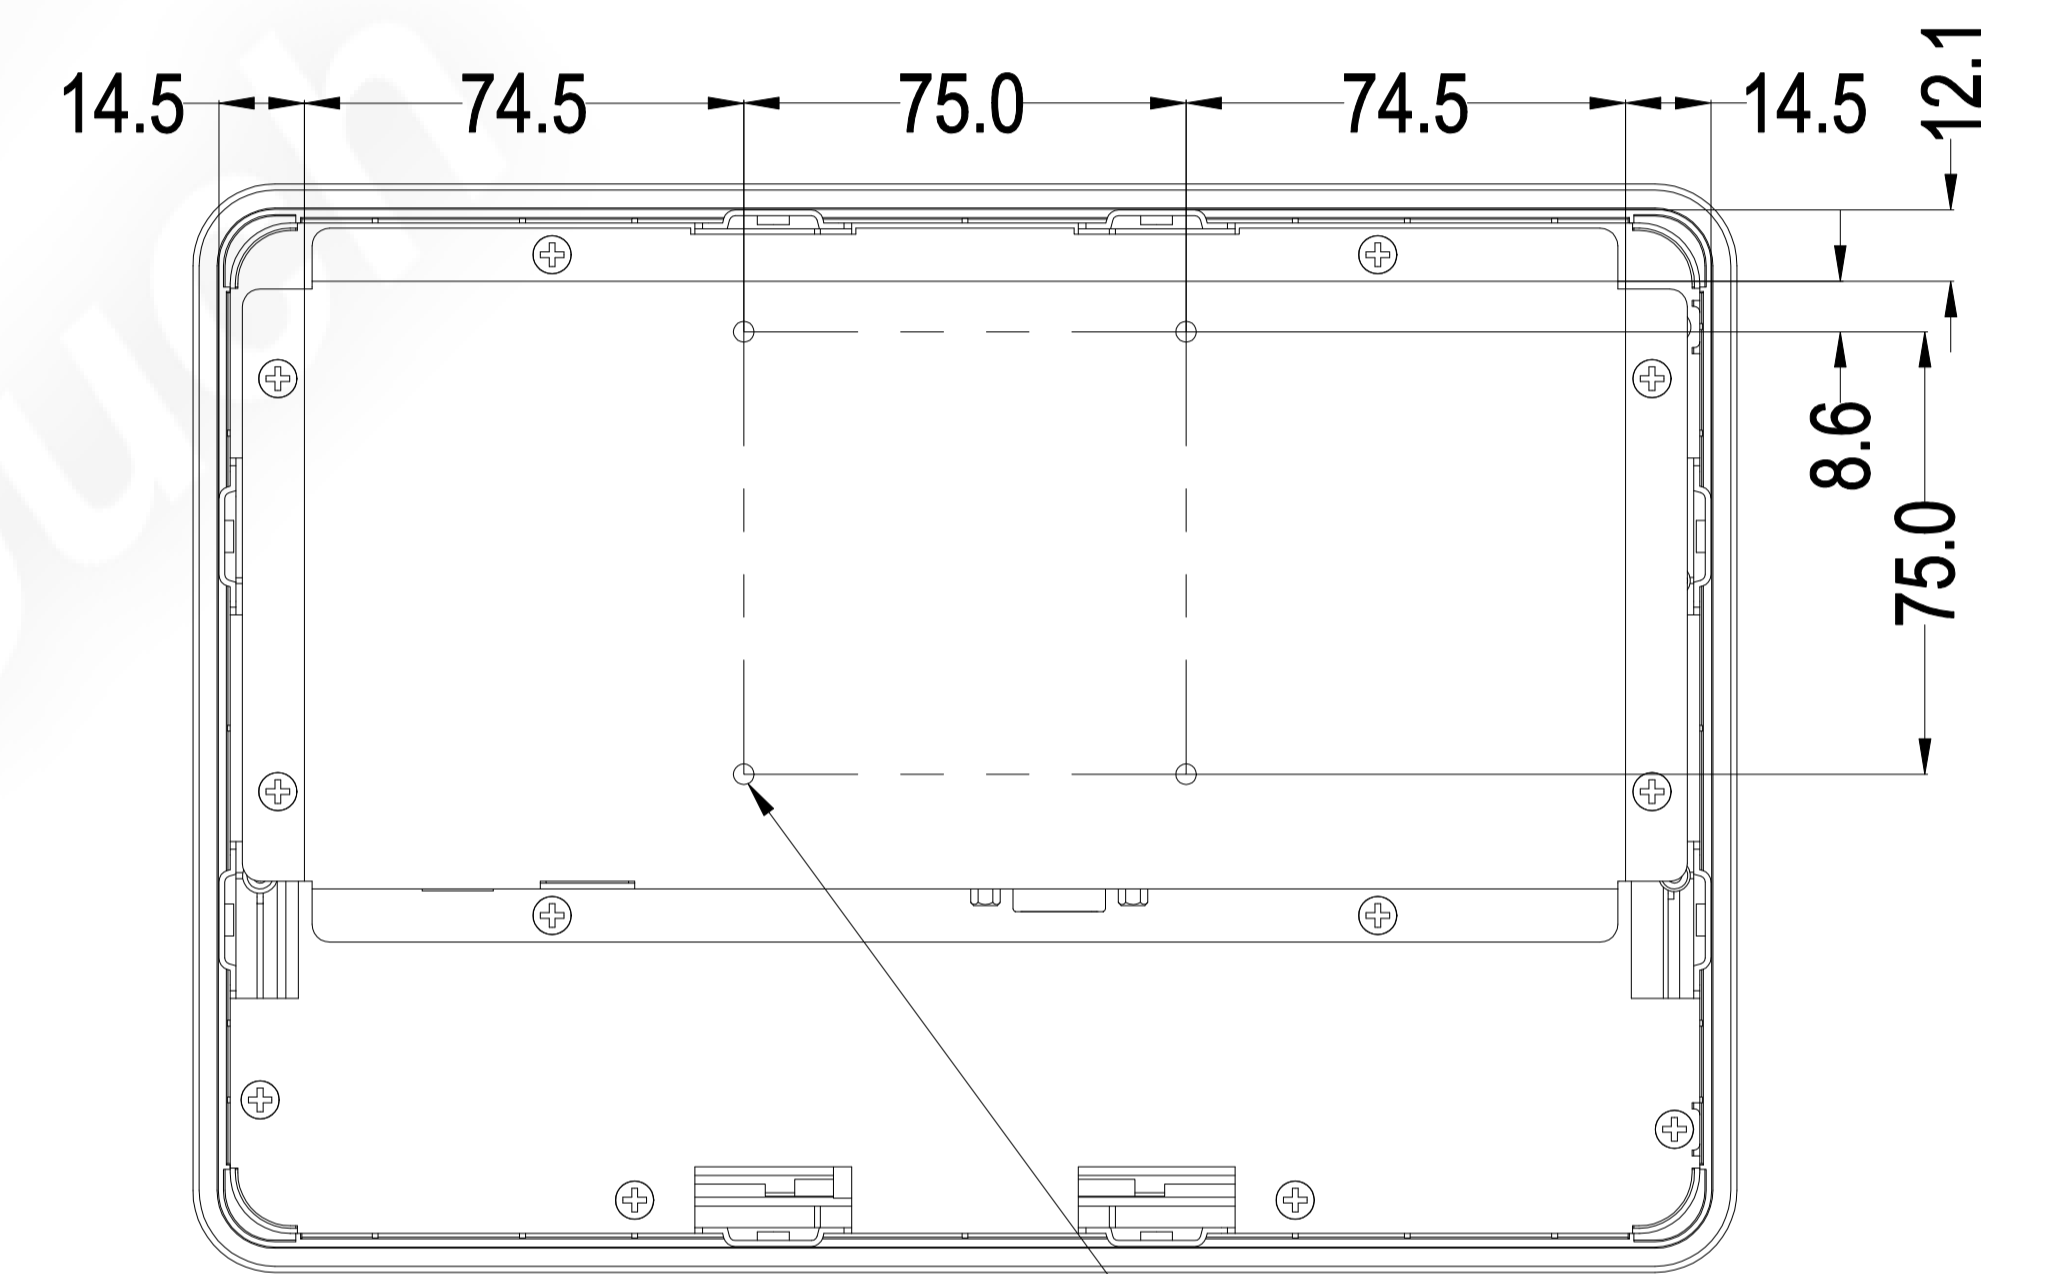

TITLE: RTL106-RC4000-UD5A00-1.0 ROHS

Mark	Revised Contents	Signature
⚠		

M4 Threads, X8
Max Screw Depth=8mm
From Mounting Surface

M4 Threads, X4
Max Screw Depth=6mm
From Mounting Surface

ALL DIMENSIONS ARE IN MILLIMETERS

GENERAL Touch		GeneralTouch Co., Ltd.			
Specification	External Dimensions	261.8*184.5*36.9	Anti-Glare	Y <input type="checkbox"/> N <input checked="" type="checkbox"/>	Designer: Han Jin
Unit	Date	Active Area	DustProof	Y <input type="checkbox"/> N <input checked="" type="checkbox"/>	
mm	2022/04/12	Glass Thickness			Checked By: Wang Zhenghua
Projection:		Silk Print Color			
Sheet 1 of 1		Mounting	VESA <input checked="" type="checkbox"/> Bracket <input type="checkbox"/>		Approved By: Zhou Bolin
VER: 0.1	Scale: 1:1	Notes			
Tolerance: ±1.0mm		Touch Technology	P-CAP <input checked="" type="checkbox"/> SAW <input type="checkbox"/>	IR/PIT <input type="checkbox"/> Resistive <input type="checkbox"/>	
			Non-Touch <input type="checkbox"/>		