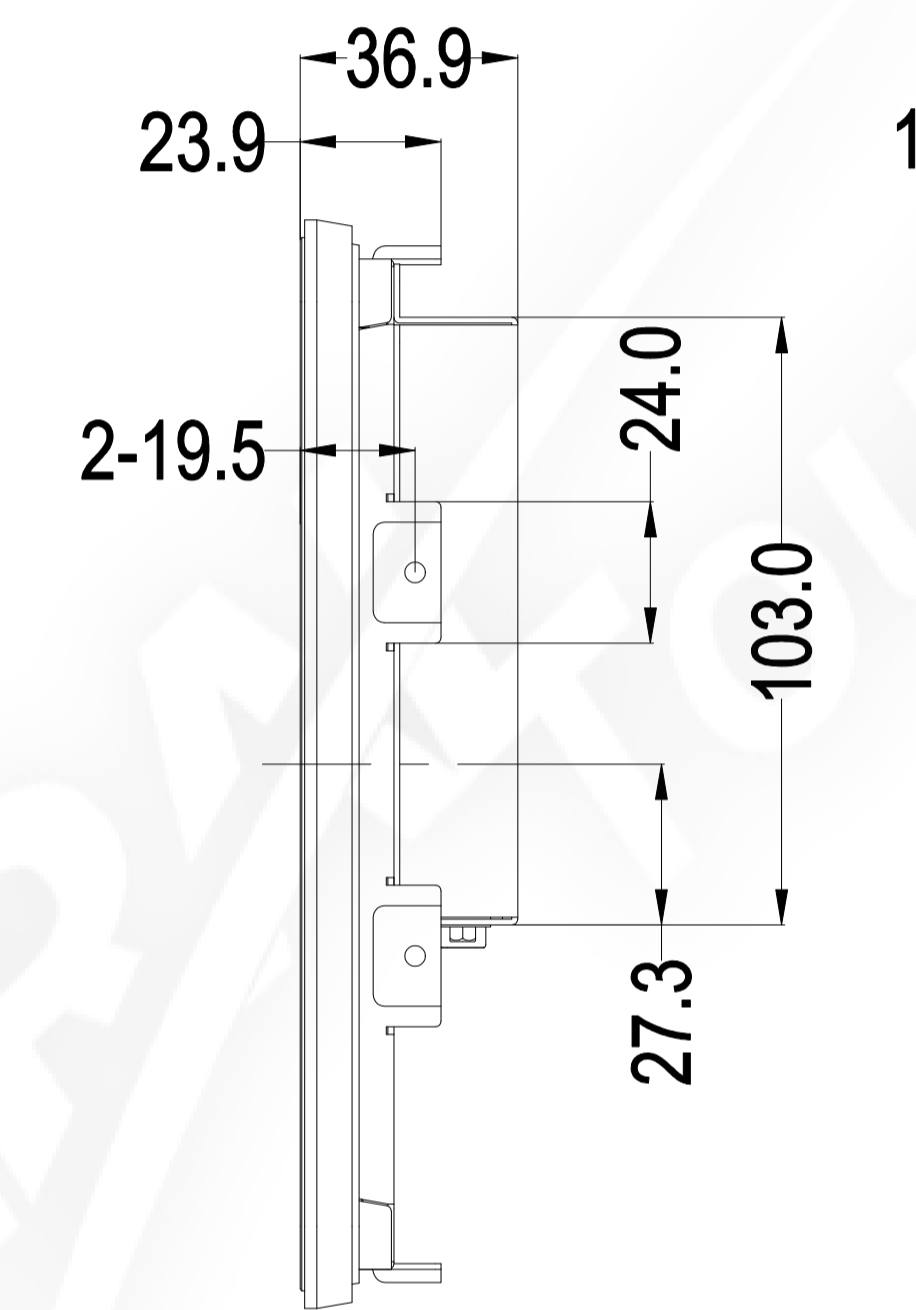

TITLE: RTL106-RC4000-UD5A00-1.0 ROHS

Mark	Revised Contents	Signature
⚠		

M4 Threads, X8
Max Screw Depth=8mm
From Mounting Surface

M4 Threads, X4
Max Screw Depth=6mm
From Mounting Surface

ALL DIMENSIONS ARE IN MILLIMETERS

GENERAL Touch		GeneralTouch Co., Ltd.			
Specification	External Dimensions	261.8*184.5*36.9	Anti-Glare	Y <input type="checkbox"/> N <input checked="" type="checkbox"/>	Designer: Han Jin
Unit	Date	Active Area	DustProof	Y <input type="checkbox"/> N <input checked="" type="checkbox"/>	
mm	2022/04/12	Glass Thickness			Checked By: Wang Zhenghua
Projection:		Silk Print Color			
Sheet 1 of 1		Mounting	VESA <input checked="" type="checkbox"/> Bracket <input type="checkbox"/>		Approved By: Zhou Bolin
VER: 0.1	Scale: 1:1	Notes			
Tolerance: ±1.0mm		Touch Technology	P-CAP <input checked="" type="checkbox"/> SAW <input type="checkbox"/>	IR/PIT <input type="checkbox"/> Resistive <input type="checkbox"/>	
			Non-Touch <input type="checkbox"/>		