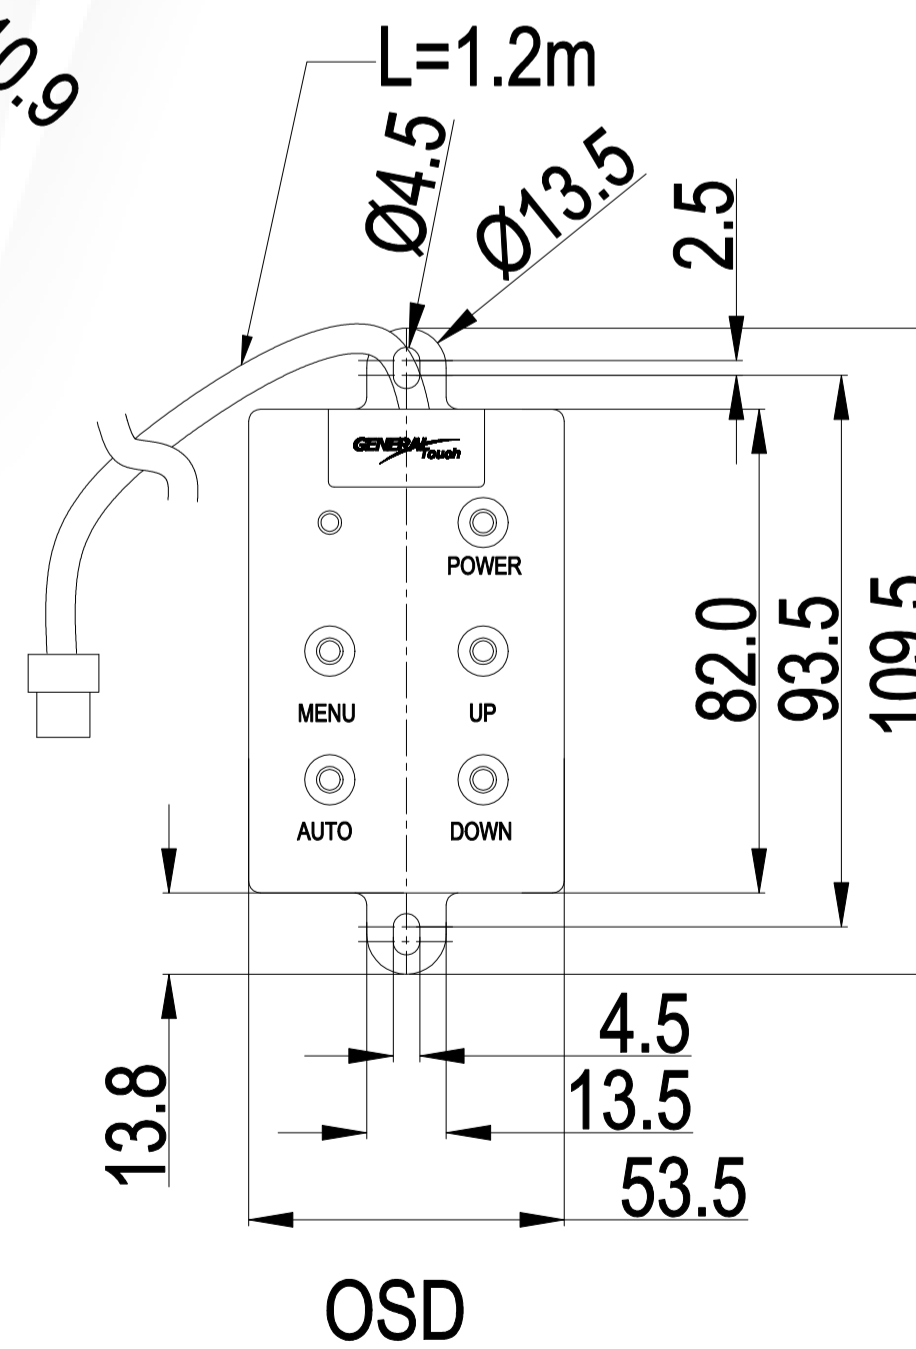

TITLE: RTL106-RC4000-UD5A00-1.0 ROHS

Mark	Revised Contents	Signature
⚠		

M4 Threads, X8
Max Screw Depth=8mm
From Mounting Surface

M4 Threads, X4
Max Screw Depth=6mm
From Mounting Surface

ALL DIMENSIONS ARE IN MILLIMETERS

GENERAL Touch		GeneralTouch Co., Ltd.			
Specification	External Dimensions	261.8*184.5*36.9	Anti-Glare	Y <input type="checkbox"/> N <input checked="" type="checkbox"/>	Designer: Han Jin
Unit	Date	Active Area	DustProof	Y <input type="checkbox"/> N <input checked="" type="checkbox"/>	
mm	2022/04/12	Glass Thickness			Checked By: Wang Zhenghua
Projection:		Silk Print Color			
Sheet 1 of 1		Mounting	VESA <input checked="" type="checkbox"/> Bracket <input type="checkbox"/>		Approved By: Zhou Bolin
VER: 0.1	Scale: 1:1	Notes			
Tolerance: ±1.0mm		Touch Technology	P-CAP <input checked="" type="checkbox"/> SAW <input type="checkbox"/>	IR/PIT <input type="checkbox"/> Resistive <input type="checkbox"/>	
			Non-Touch <input type="checkbox"/>		