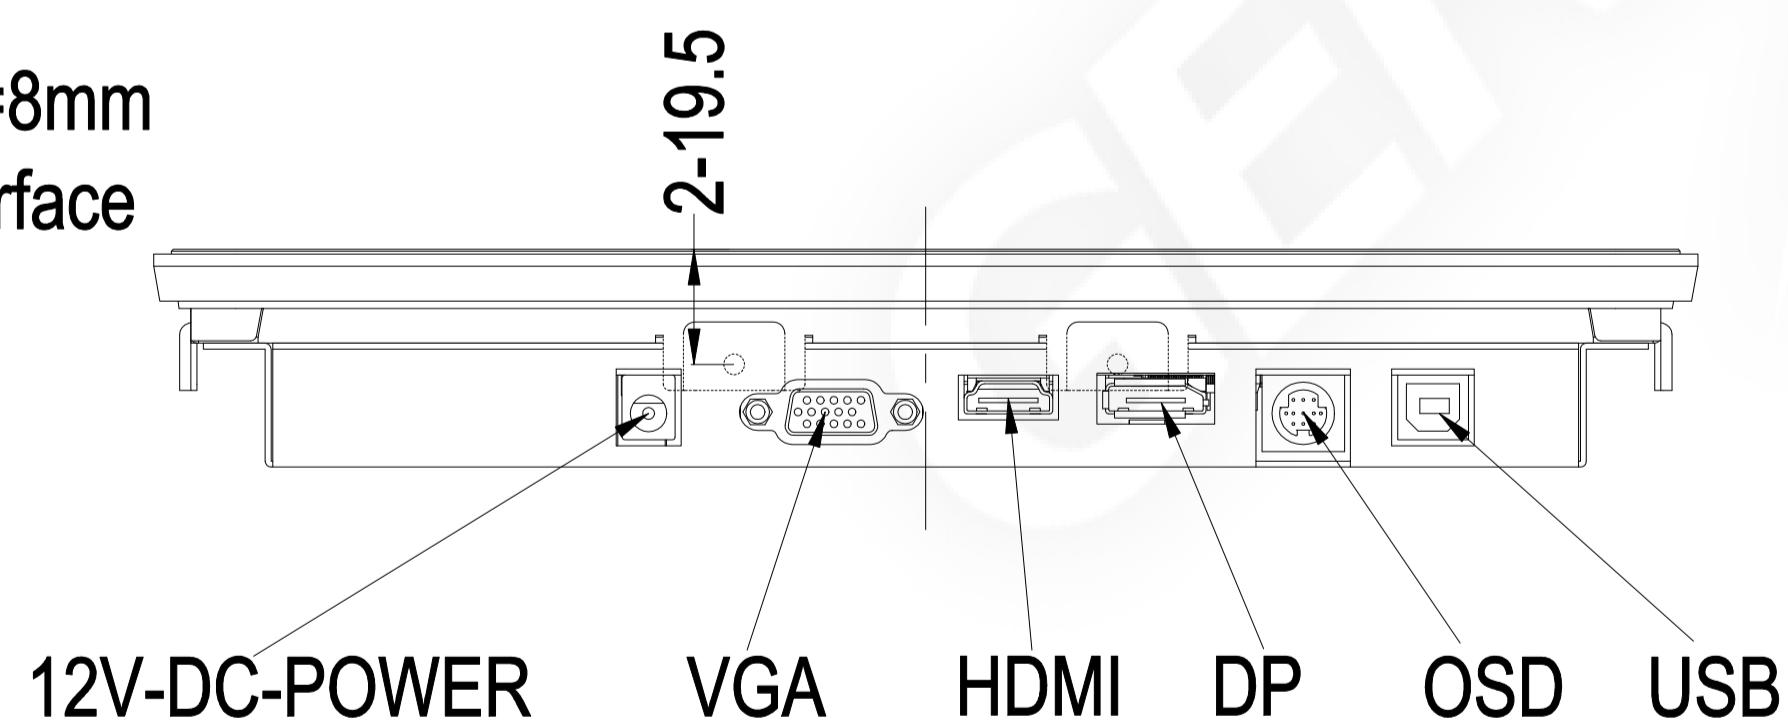

TITLE: RTL106-RC4000-UD5A00-1.0 ROHS

Mark	Revised Contents	Signature
⚠		

M4 Threads, X8
Max Screw Depth=8mm
From Mounting Surface

M4 Threads, X4
Max Screw Depth=6mm
From Mounting Surface

ALL DIMENSIONS ARE IN MILLIMETERS

GENERAL Touch		GeneralTouch Co., Ltd.			
Specification	External Dimensions	261.8*184.5*36.9	Anti-Glare	Y <input type="checkbox"/> N <input checked="" type="checkbox"/>	Designer: Han Jin
Unit	Date	Active Area	DustProof	Y <input type="checkbox"/> N <input checked="" type="checkbox"/>	
mm	2022/04/12	Glass Thickness			Checked By: Wang Zhenghua
Projection:		Silk Print Color			
Sheet 1 of 1		Mounting	VESA <input checked="" type="checkbox"/> Bracket <input type="checkbox"/>		Approved By: Zhou Bolin
VER: 0.1	Scale: 1:1	Notes			
Tolerance: ±1.0mm		Touch Technology	P-CAP <input checked="" type="checkbox"/> SAW <input type="checkbox"/>	IR/PIT <input type="checkbox"/> Resistive <input type="checkbox"/>	
			Non-Touch <input type="checkbox"/>		