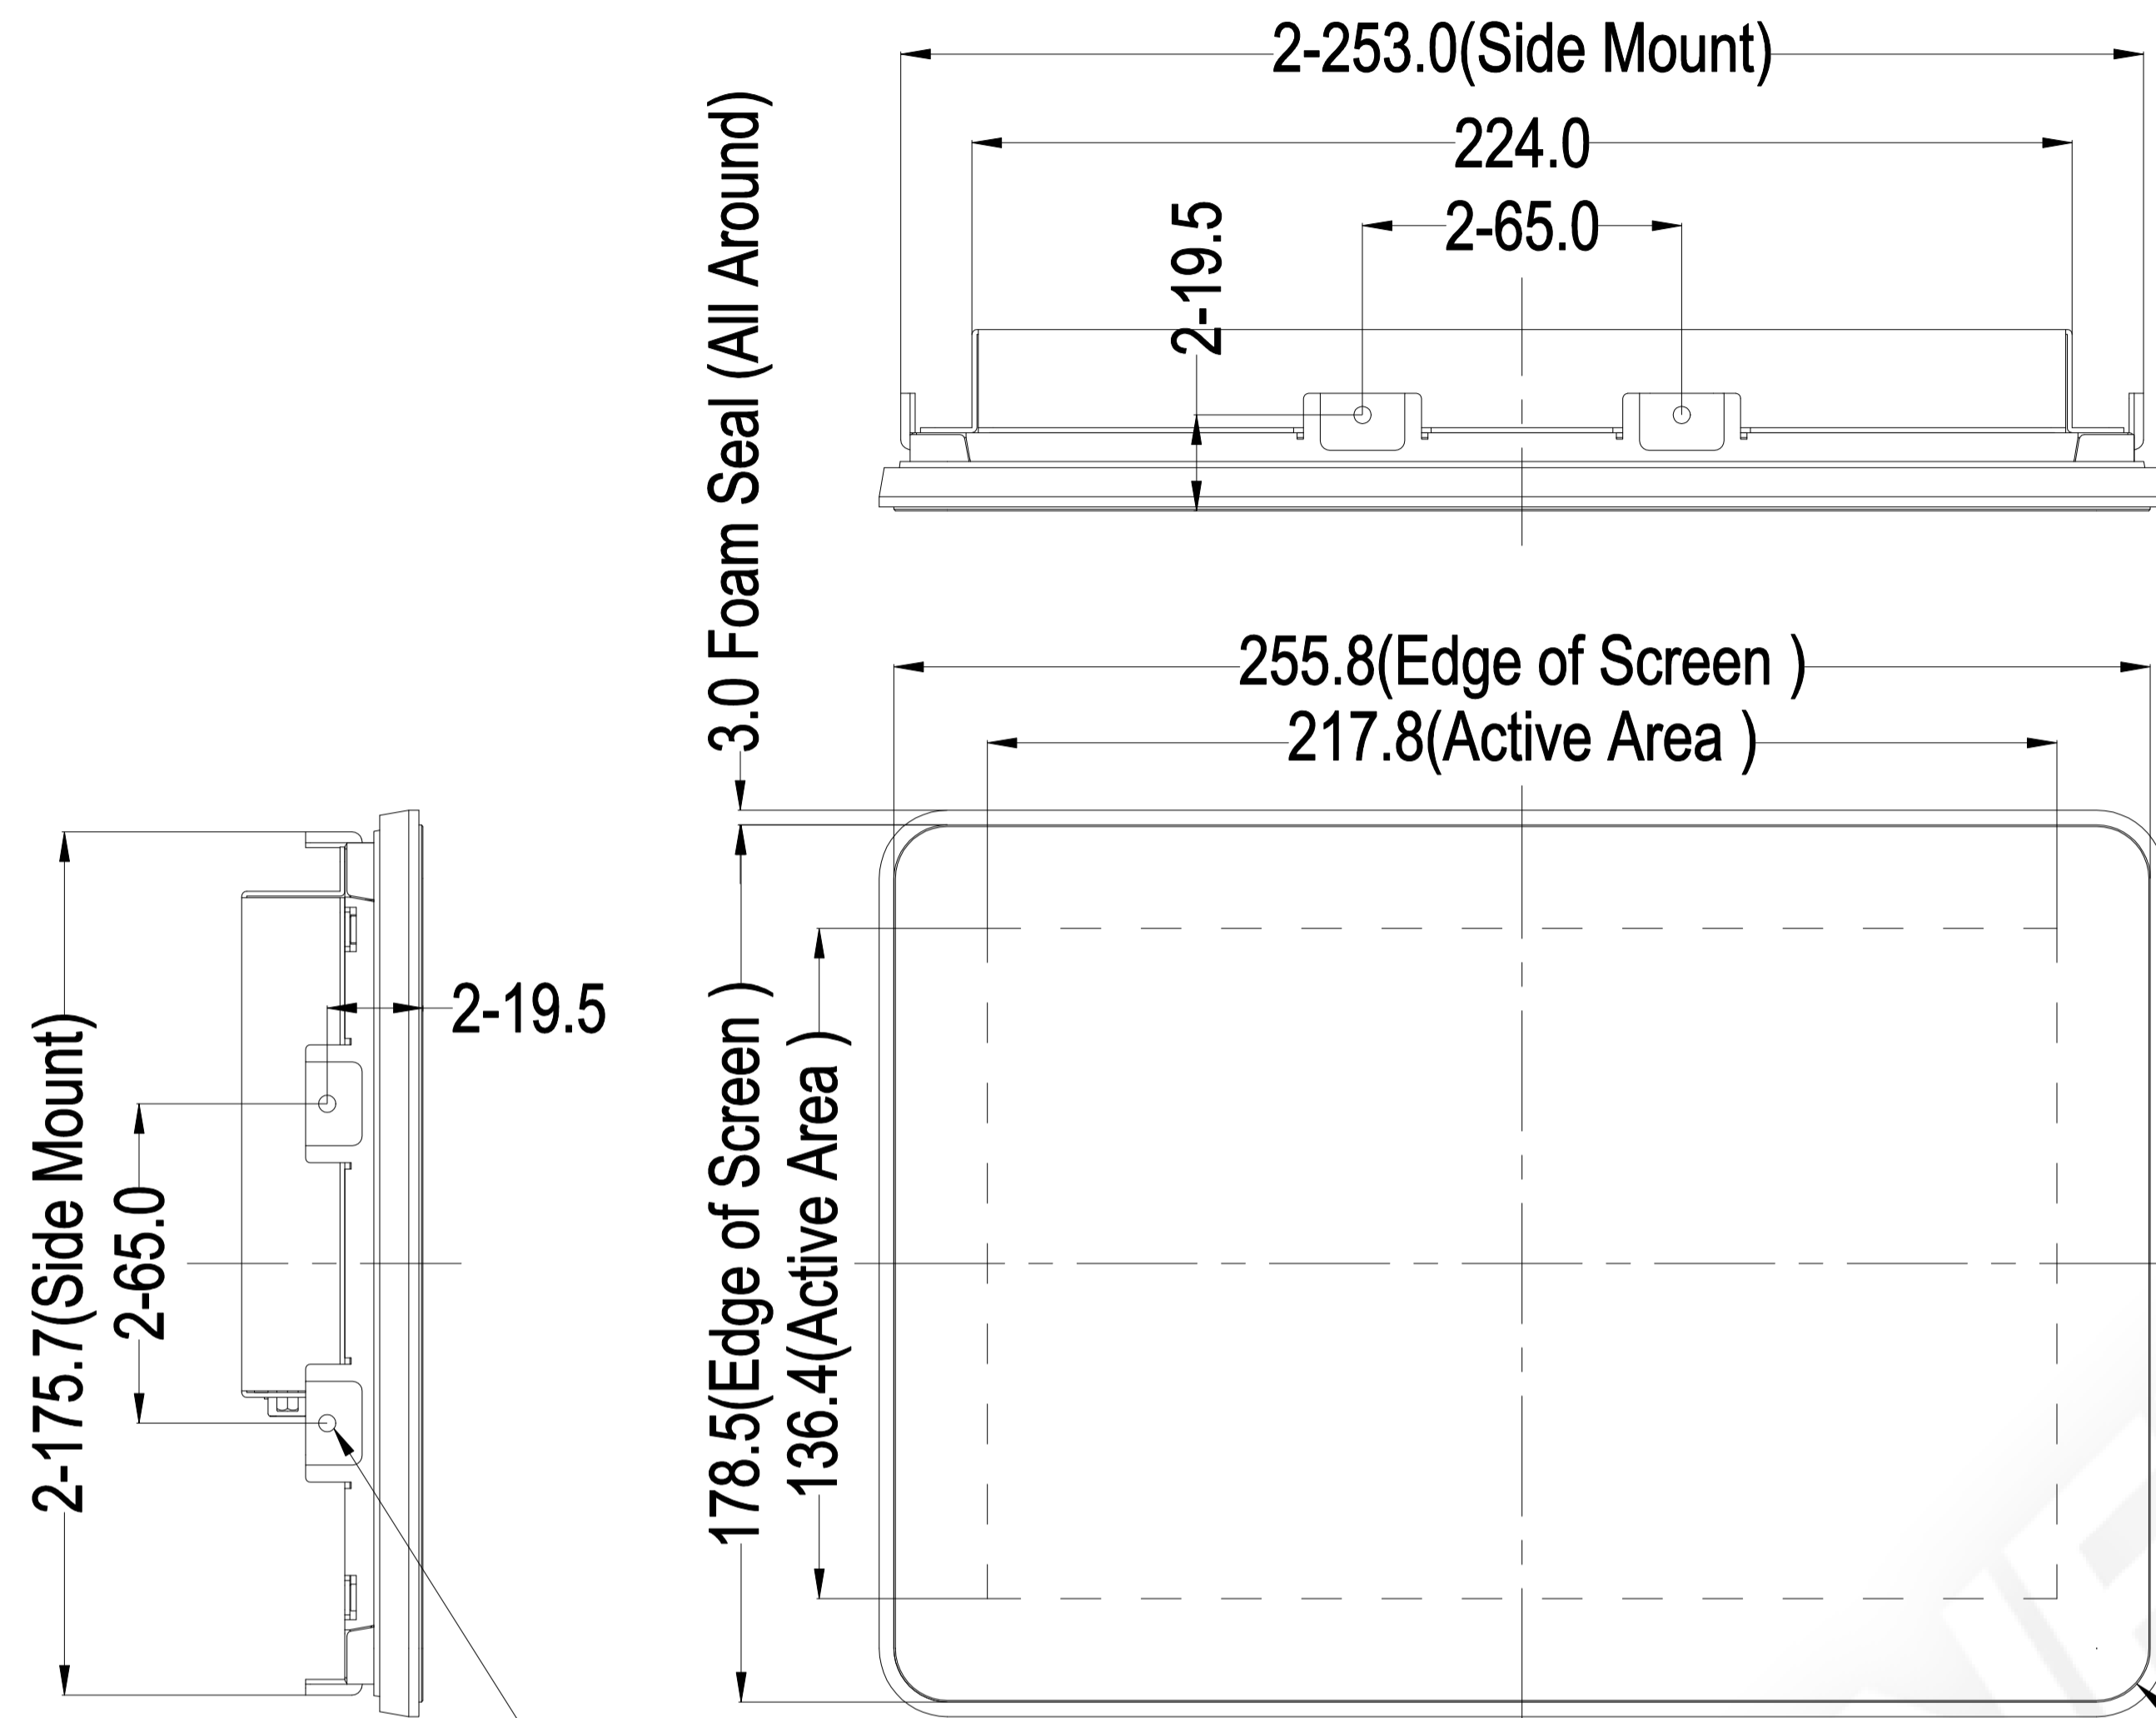

TITLE: RTL106-RC4000-UD5A00-1.0 ROHS

Mark	Revised Contents	Signature
⚠		

M4 Threads, X8
Max Screw Depth=8mm
From Mounting Surface

M4 Threads, X4
Max Screw Depth=6mm
From Mounting Surface

ALL DIMENSIONS ARE IN MILLIMETERS

GENERAL Touch		GeneralTouch Co., Ltd.			
Specification	External Dimensions	261.8*184.5*36.9	Anti-Glare	Y <input type="checkbox"/> N <input checked="" type="checkbox"/>	Designer: Han Jin
Unit	Date	Active Area	DustProof	Y <input type="checkbox"/> N <input checked="" type="checkbox"/>	
mm	2022/04/12	Glass Thickness			Checked By: Wang Zhenghua
Projection:		Silk Print Color			
Sheet 1 of 1		Mounting	VESA <input checked="" type="checkbox"/> Bracket <input type="checkbox"/>		Approved By: Zhou Bolin
VER: 0.1	Scale: 1:1	Notes			
Tolerance: ±1.0mm		Touch Technology	P-CAP <input checked="" type="checkbox"/> SAW <input type="checkbox"/>	IR/PIT <input type="checkbox"/> Resistive <input type="checkbox"/>	
			Non-Touch <input type="checkbox"/>		